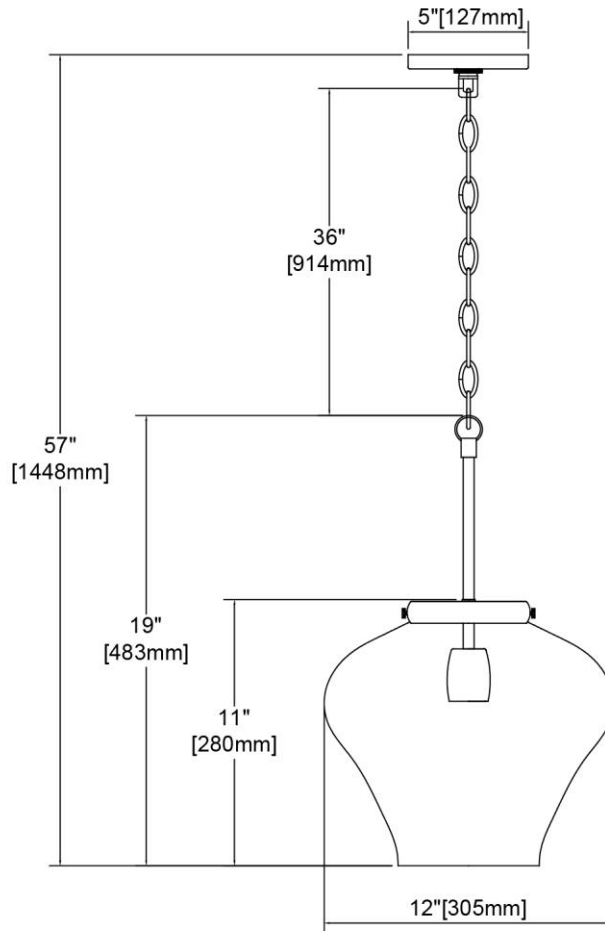


	ITEM #:	30090/1
	UPC	748119137674
	Description	Amore 1-Light Pendant in Oil Rubbed Bronze with Clear Glass
	Finish	Oil Rubbed Bronze
	Materials	Glass, Steel
	Brand	ELK Lighting
	Collection	Amore
	Category	Indoor Lighting
	Type	Pendant

ITEM DIMENSIONS				RATINGS & SPECIFICATIONS				
Width	12 inches			Safety Rating	ETL		Certification	Dry locations
Depth	12 inches			ADA Compliant	N/A		Voltage	120 volts
Height	13 inches			BULBS / SOCKETS				
Weight	6 pounds			Quantity	1	Wattage	60 watts	
ADDITIONAL DIMENSIONS				Included	No	Type	A19 (E26 Medium Base)	
Backplate / Canopy	5 diameter			Other	N/A			
HCWO	N/A			CHAIN / CORD INFORMATION				
Min. Extension	N/A			Chain	36 inches	Cord	72 inches - Brown	
Max. Extension	N/A			SHADE / GLASS DETAILS				
OVERALL HEIGHT				Shade/Glass Description	Clear Glass			
Min.	22 inches	Max.	57 inches					
EXTENSION ROD(S)				Width	12 inches		Height	11 inches
Rods: 1-6				Width at Top	N/A		Width at Bottom	N/A