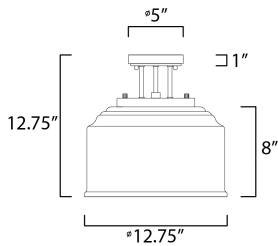

PRODUCT DESCRIPTION

A clean and simple frame features arms that gently bend to support a Clear Seedy glass in a traditional bell shape. An easy choice for a transitional look, available in matte Black or Satin Nickel.

MEASUREMENTS

DIMENSION : 12.75" L x 12.75" W x 12.75" H
 CANOPY : 5" W x 1" H x 5" L
 HANGING WEIGHT : 5.5 lb

LAMPING

INPUT VOLTAGE : 120V
 BULB : 3 x 60W Incandescent E26 Medium , 180W Total
 BULB INCLUDED : (Not Included)
 DIMMABLE : Yes