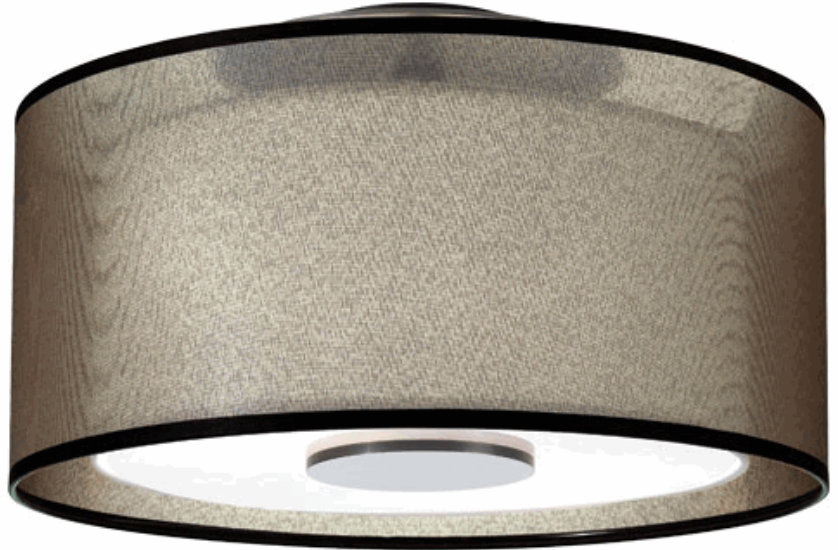

SATURNIA

Z2187

Semi-Flush Mount

2 - 100W Max.

Bulb Type: A

Direct Wire Only

Deep Patina Bronze Finish over Metal

Bronze Transparent Fabric Exterior Shade w/ Ascot

White Fabric Interior Shade

13.5" Dia. White Acrylic Diffuser

FINISH / SHADE OPTION

S2197 - Stainless Steel Finish

Silver Transparent Fabric Exterior Shade

w/ Ascot White Fabric Interior Shade