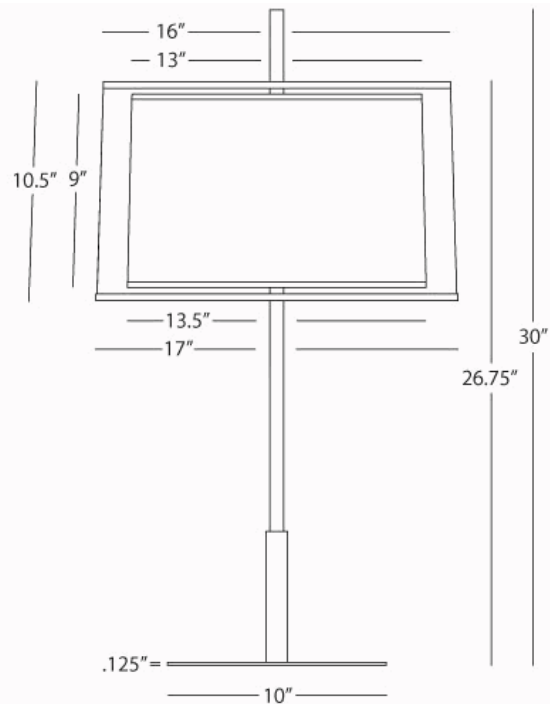

SATURNIA

Z2180

Table Lamp

1 - 150W Max.

Bulb Type: A

Switch: 3-Way

Deep Patina Bronze Finish over Metal

Bronze Transparent Fabric Exterior Shade w/ Ascot

White Fabric Interior Shade

FINISH / SHADE OPTION

S2190 - Stainless Steel Finish

Silver Transparent Fabric Exterior Shade

w/ Ascot White Fabric Interior Shade

** Available for Quick SHIP **