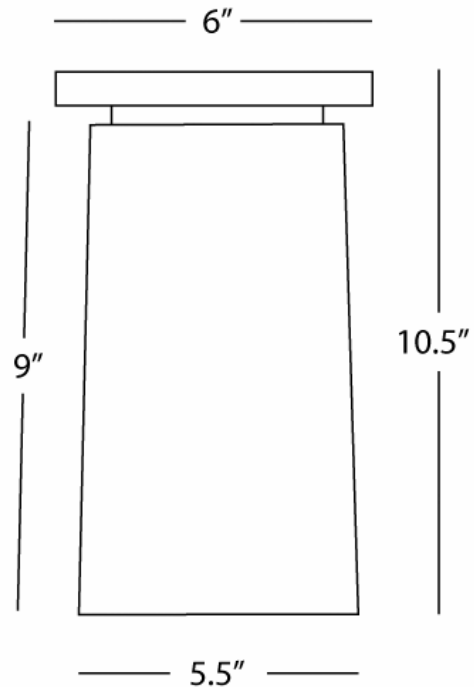

RICO ESPINET

NINA

Z2043

Flush Mount

1-100W Max.

Bulb Type: A

Direct Wire Only

Deep Patina Bronze over Metal

Frosted White Cased Glass Shade

FINISH OPTIONS:

2043 - Polished Nickel

** Available for Quick SHIP **