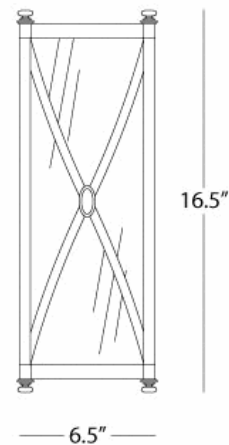

CHASE

Z1986

Half Round Sconce

2-40W Max.

Bulb Type: A

Direct Wire Only

Deep Patina Bronze over Steel

Frosted White Cased Glass Shade

Can Be Mounted Horizontally or Vertically

FINISH OPTIONS:

1986 - Antique Brass

D1986 - Dark Antique Nickel

S1986 - Polished Nickel

** Available for Quick SHIP **