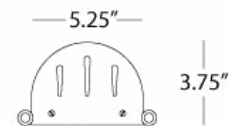

CHASE

Z1986

Half Round Sconce

2-40W Max.

Bulb Type: A

Direct Wire Only

Deep Patina Bronze over Steel

Frosted White Cased Glass Shade

Can Be Mounted Horizontally or Vertically

FINISH OPTIONS:

1986 - Antique Brass

D1986 - Dark Antique Nickel

S1986 - Polished Nickel

** Available for Quick SHIP **