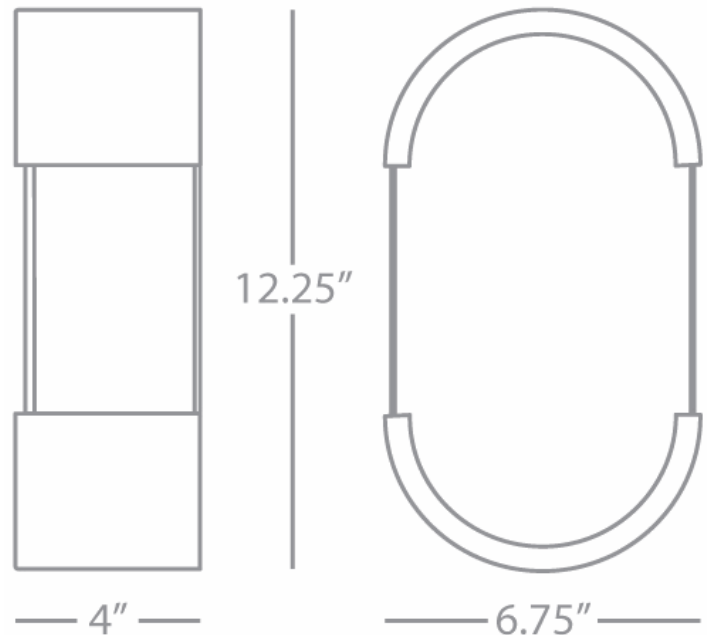

BRYCE

Z1318

Wall Sconce

2-60W Max.

Bulb Type: B, Medium Base

Direct Wire Only

Deep Patina Bronze Finish

White Frosted Glass Shade

FINISH OPTIONS:

1318 - Antique Brass

B1318 - Brushed Nickel

C1318 - Polished Chrome

S1318 - Polished Nickel

** Available for Quick SHIP **