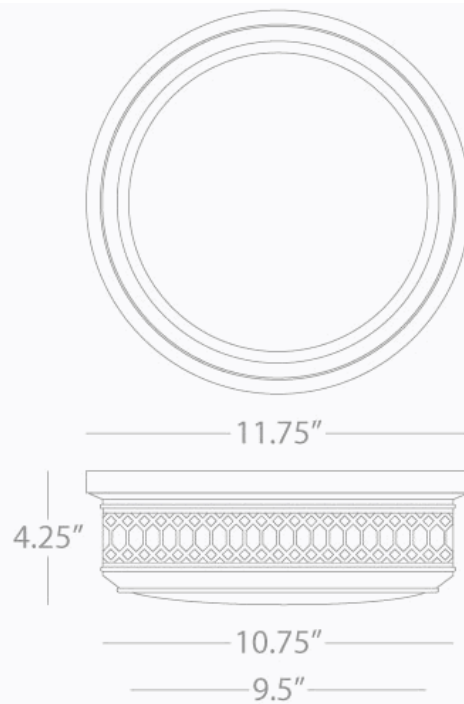

WILLIAMSBURG

TUCKER

S306

Small Flush Mount

2-40W Max.

Bulb Type: B, Medium Base

Direct Wire

Polished Nickel Finish

Frosted White Cased Glass Shade

FINISH OPTIONS:

306 - Antique Brass

Z306 - Deep Patina Bronze

**** Available for Quick SHIP ****