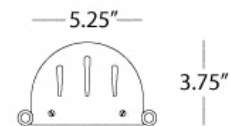

** Available for Quick SHIP **