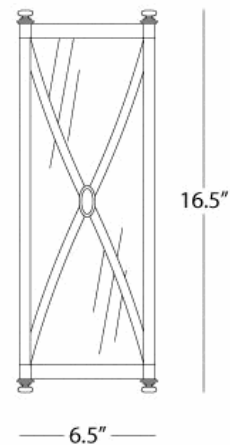

** Available for Quick SHIP **