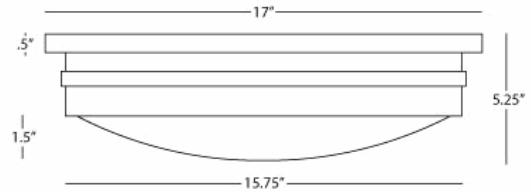

** Available for Quick SHIP **