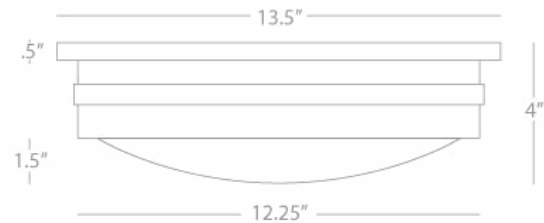

** Available for Quick SHIP **