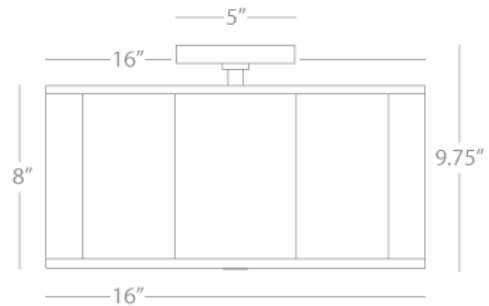

** Available for Quick SHIP **