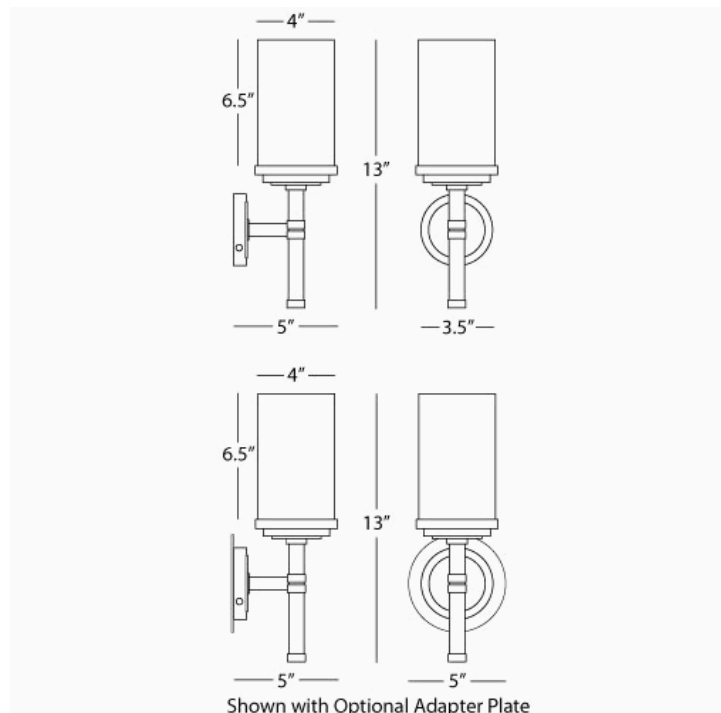

HALO

C1324

Single Sconce

1 - 60W Max.

Bulb Type: A

Direct Wire Only

Brushed Chrome Finish w/

Polished Chrome Accents

Cased White Glass Shade

FINISH OPTIONS:

1324 - Brushed Brass Finish w/

Polished Brass Accents

B1324 - Brushed Nickel Finish w/

Polished Nickel Accents

*Metal Junction Box Cover Plate in Matching Finish

Included

** Available for Quick SHIP **