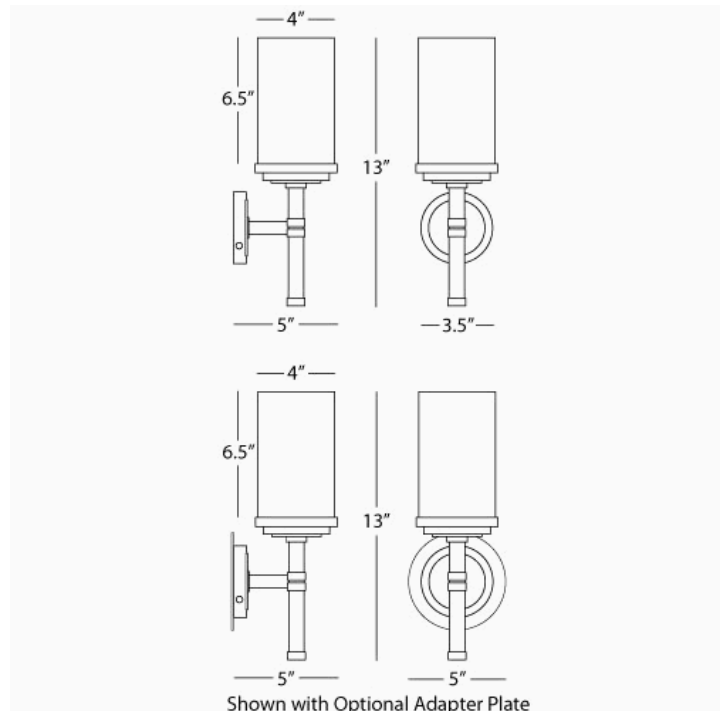

HALO

B1324

Single Sconce

1 - 60W Max.

Bulb Type: A

Direct Wire Only

Brushed Nickel Finish w/

Polished Nickel Accents

Cased White Glass Shade

FINISH OPTIONS:

1324 - Brushed Brass Finish w/

Polished Brass Accents

C1324 - Brushed Chrome Finish w/

Polished Chrome Accents

*Metal Junction Box Cover Plate in Matching Finish

Included