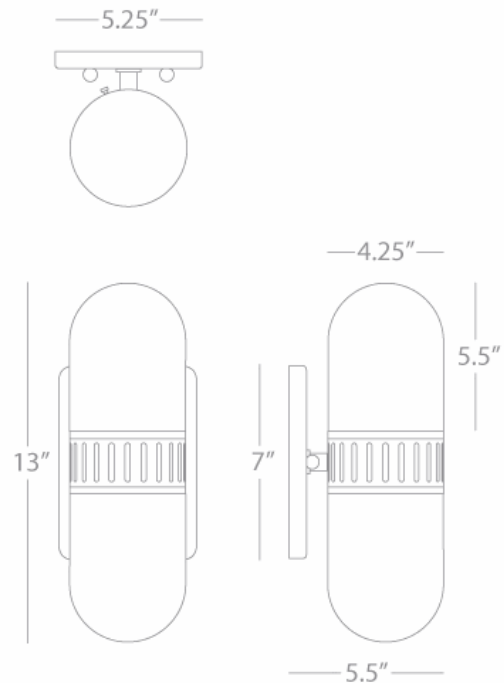

** Available for Quick SHIP **