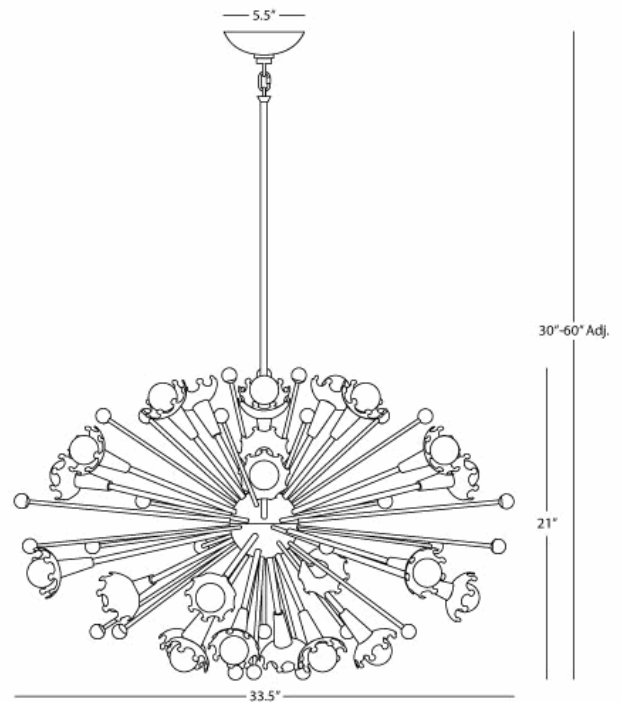

JONATHAN ADLER

SPUTNIK

710

Chandelier

24 - 40W Max.

Bulb Type: G16.5 Candelabra

Direct Wire

Antique Brass Finish w/

Crystal Accents

Susp. Hardware: 3pcs-1/2" x 12" &

1pc -1/2" x 6" Extension Rods

FINISH OPTION:

S710 - Polished Nickel

**** Available for Quick SHIP ****