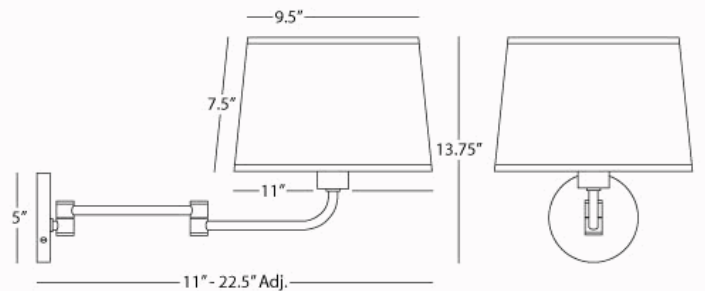

KOLEMAN

464

Swing Arm Sconce

1-100W Max.

Bulb Type: A

Switch: Hi-Lo Dimming

24" Cord Cover/ Direct Wire

Aged Brass Finish

Oyster Linen Shade

FINISH OPTIONS:

S464 - Polished Nickel

Z464 - Deep Patina Bronze

** Available for Quick SHIP **