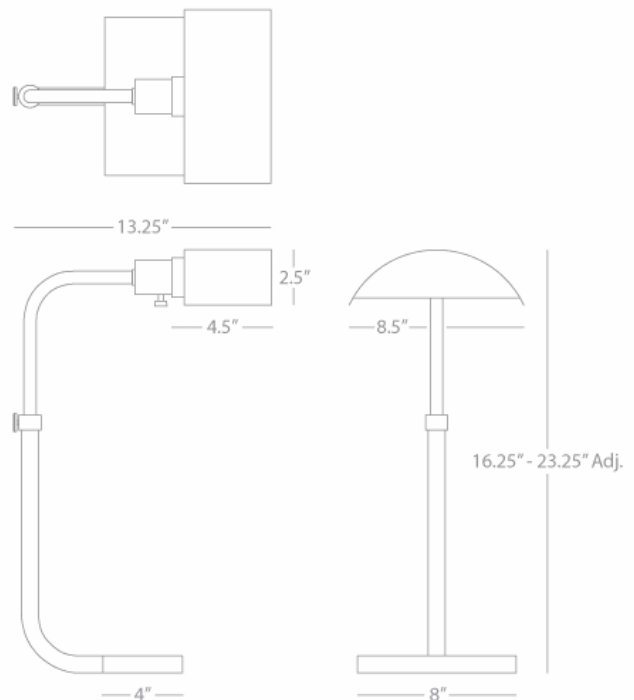

KOLEMAN

460

Adjustable Task Table Lamp

1-60W Max.

Bulb Type: B11 Torpedo

Switch: Hi-Lo Dimming

Aged Brass Finish

Metal Shade

FINISH OPTIONS:

S460 - Polished Nickel

Z460 - Deep Patina Bronze

** Available for Quick SHIP **