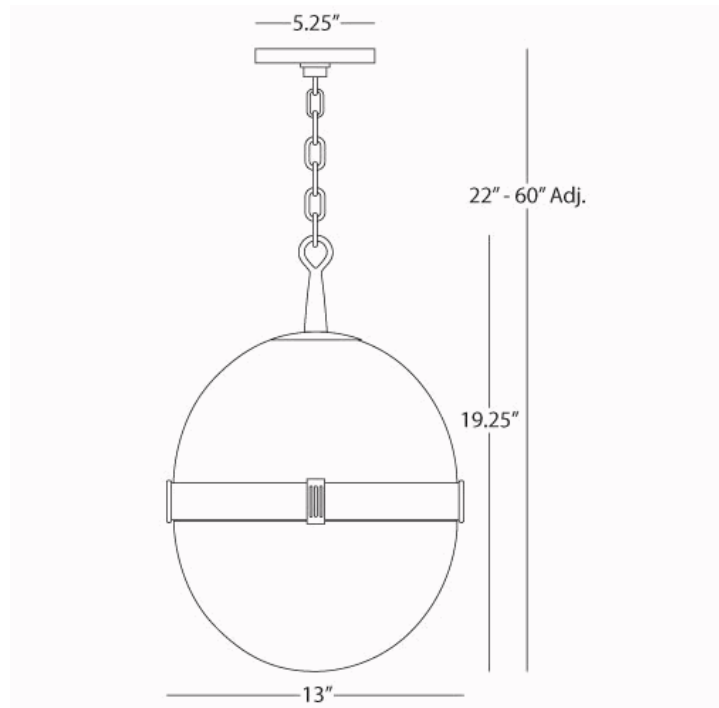

BRIGHTON

3393

Ball Pendant

1-100W Max.

Bulb Type: A

Direct Wire

Modern Brass Finish

Clear Halophane Glass Shade

Susp. Hardware: 3ft of Chain

FINISH OPTION:

S3393 - Polished Nickel

**** Available for Quick SHIP ****