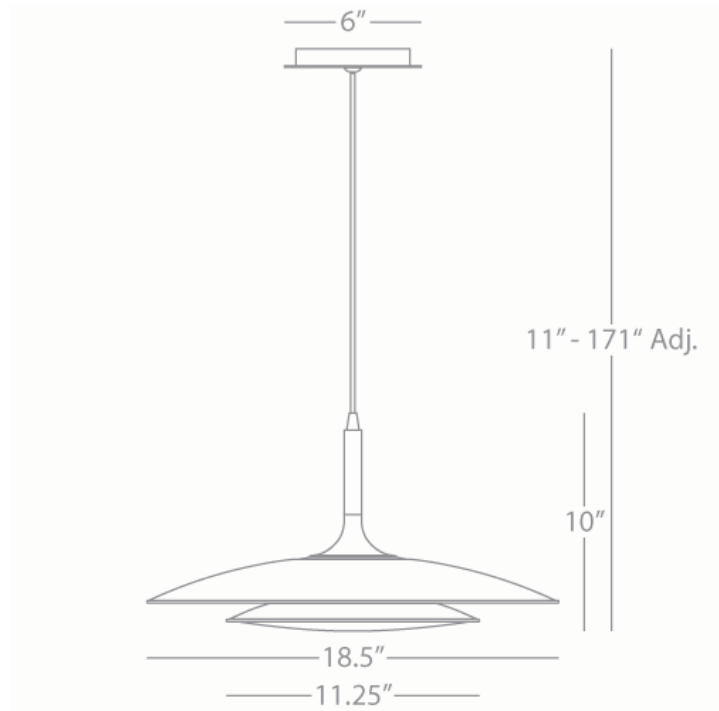

AXIOM

3390

Pendant

3 - 35W Max.

Bulb Type: 120V G9 Bi-Pin Halogen

Bulbs Included

Direct Wire

Polished Gold Finish

Frosted, White Cased Glass Diffuser

Susp. Hardware: 12ft Black Fabric Wrapped Cord

FINISH OPTIONS:

B3390 - Gloss Black

S3390 - Polished Nickel

**\*\* Available for Quick SHIP \*\***