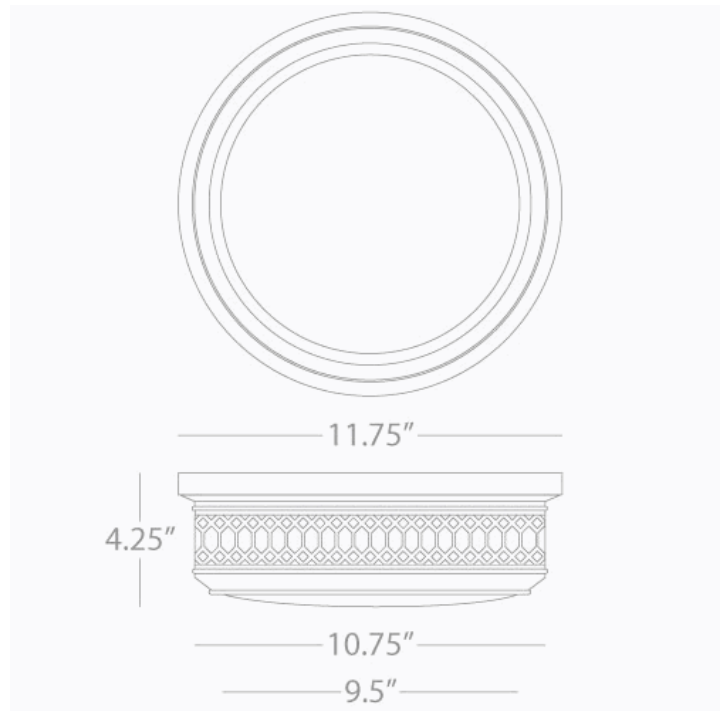

WILLIAMSBURG

TUCKER

306

Small Flush Mount

2-40W Max.

Bulb Type: B, Medium Base

Direct Wire

Antique Brass Finish

Frosted White Cased Glass Shade

FINISH OPTIONS:

S306 - Polished Nickel

Z306 - Deep Patina Bronze

**\*\* Available for Quick SHIP \*\***