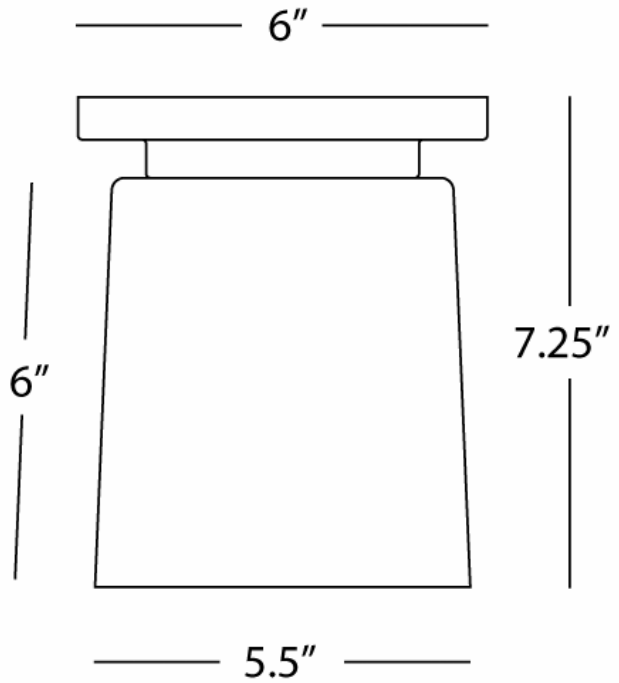

RICO ESPINET

NINA

2058

Corta Flush Mount

1 - 60W Max.

Bulb Type: B11 Torpedo

Direct Wire Only

Polished Nickel Finish over Metal

Frosted White Cased Glass Shade

FINISH OPTION:

Z2058 - Deep Patina Bronze

** Available for Quick SHIP **