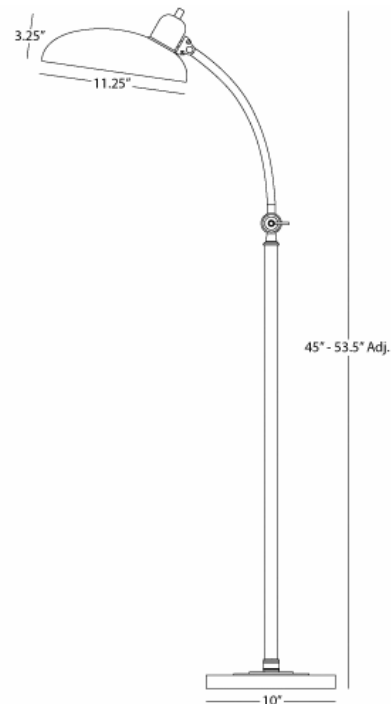

BRUNO

1847

Adjustable "C" Arm Task Floor Lamp

1-60W Max.

Bulb Type: G25 Silver Crown

Switch: On-Off

Lead Bronze Finish w/

Ebonized Nickel Accents

Metal Shade

FINISH OPTION:

W1847 - White Powder Coat w/

Polished Nickel Accents

** Available for Quick SHIP **