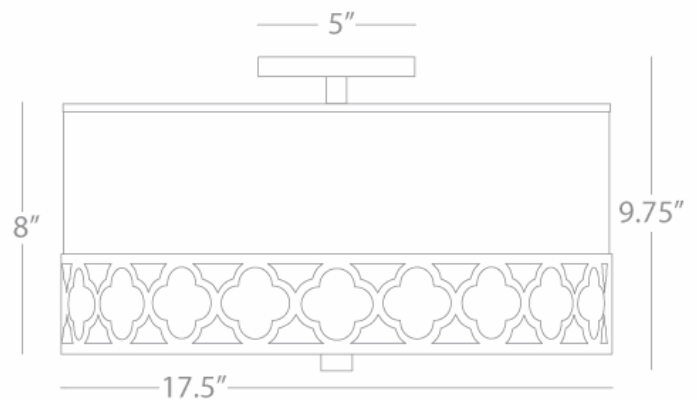

** Available for Quick SHIP **