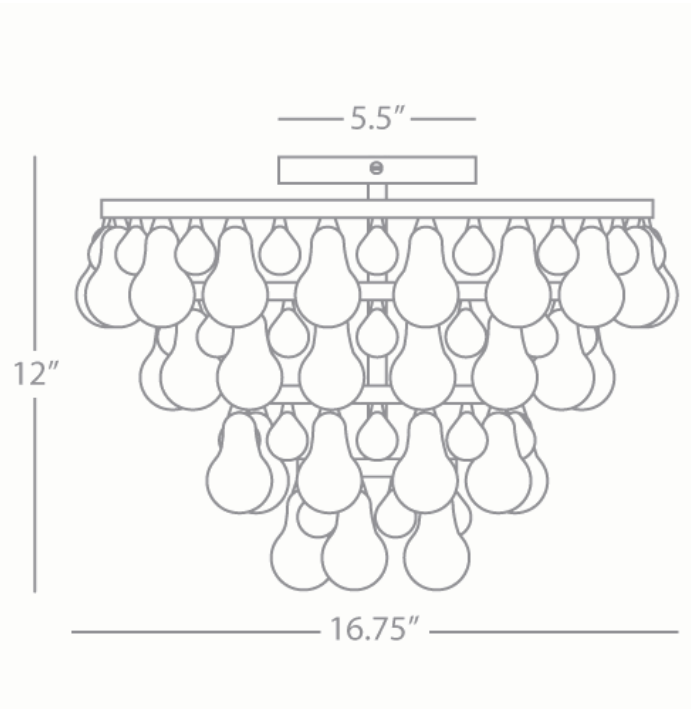

** Available for Quick SHIP **