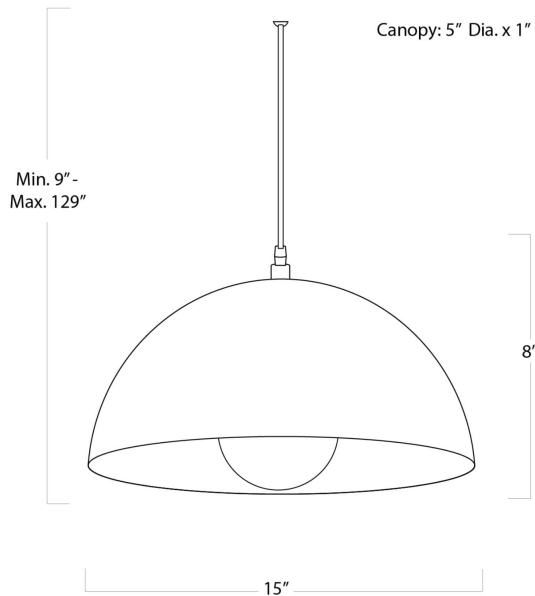

REGINA ANDREW

DETROIT

SPECIFICATION SHEET

Sigmund Pendant Small (Black and Gold) 16-1090BLK

HEIGHT	9
WIDTH	15
DEPTH	15
SHADE DIMS	N/A
SHADE COLOR	N/A
BULB QTY	1
BULB TYPE	A Type Medium Base (E26)
SOCKET	E26 Keyless
WATTAGE	60 Watt Max
WIRING TYPE	Hard Wire
MATERIAL	Steel
FINISH	N/A
NOTES	10 ft of cord
FREIGHT ONLY	No