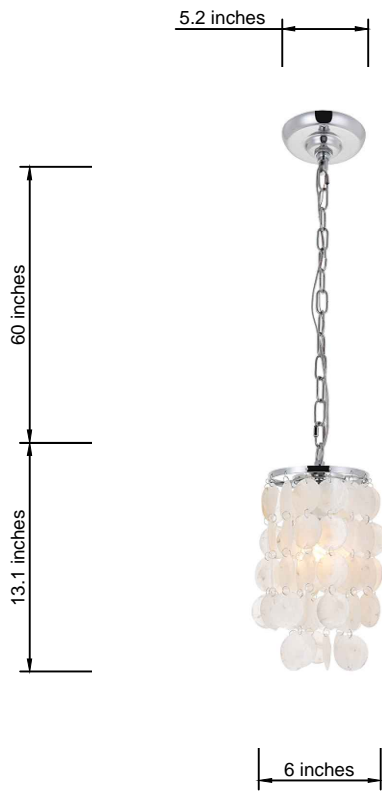

## SELENE COLLECTION

Selene 1-Light Chrome Pendant

Chrome  
Item No:LD5050D6C

Brass  
Item No:LD5050D6BR

Available Finishes

### Dimensions

Canopy Size(in)	D5.2"*H1.2"
Chain/Rod Length	60"
Length	N/A
Width	6"
Height	13.1"
Maximum Height	73.5"

### Specifications

Finish	2 Finishes
Material	Iron/Shell
Glass Color	N/A
Type	Pendant
Hanging Device	Chain
Voltage	110-125V
Dimmable	Yes
Warranty	2 Year Limited
Shipment Type	Small Parcel

### Bulb / Socket

Socket Type	E12
Number of Lights	1
Wattage/Bulb	40W
Included	No