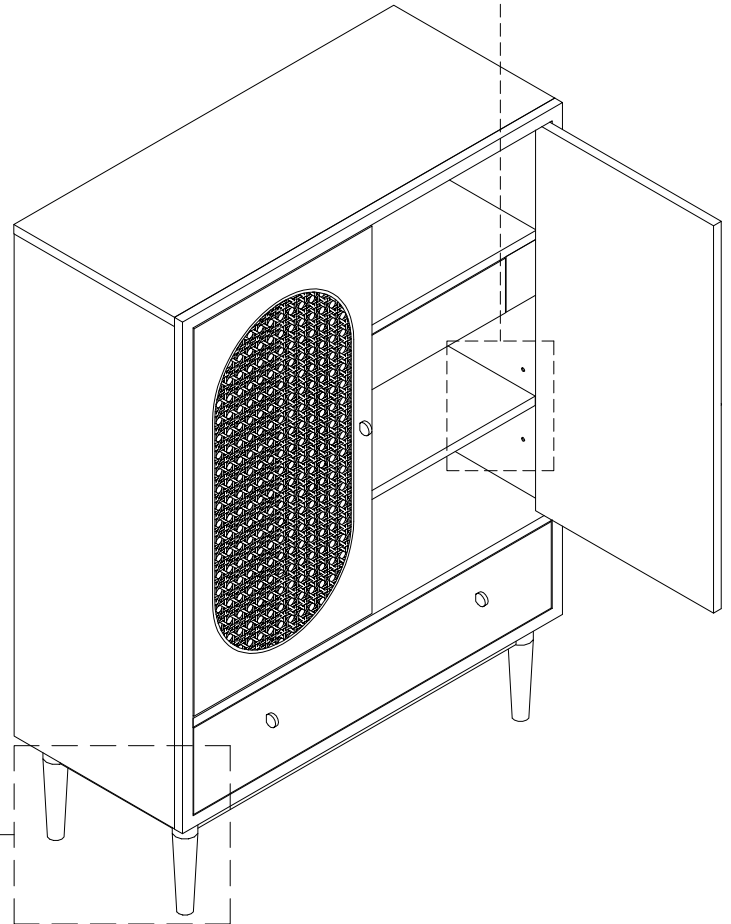

Thank you for purchasing this quality product from A.R.T. Furniture. Be sure to check all packing material for parts which may have come loose inside the carton during shipment. Identify and count all parts and compare with the parts list below.

Note: Some furniture is heavy, it is recommended that two people assembly this item to avoid injury or damage.

No.	Hardware List		Qt.
A		5/16" Flat Washer	8
B		5/16" Lock Washer	8
C		5/16" X 2 1/2" Bolt	8
D		5mm Allen Wrench	1

Parts List			
1		Bar Cabinet	1
2		Leg	4