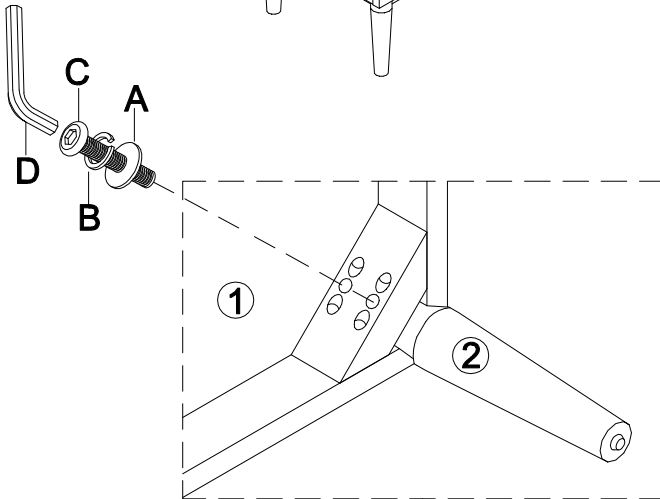

Note: Some furniture is heavy, it is recommended that two people assembly this item to avoid injury or damage.

No.	Hardware List		Qt.
A		5/16" Flat Washer	8
B		5/16" Lock Washer	8
C		5/16" X 2 1/2" Bolt	8
D		5mm Allen Wrench	1

Parts List			
1		Bar Cabinet	1
2		Leg	4