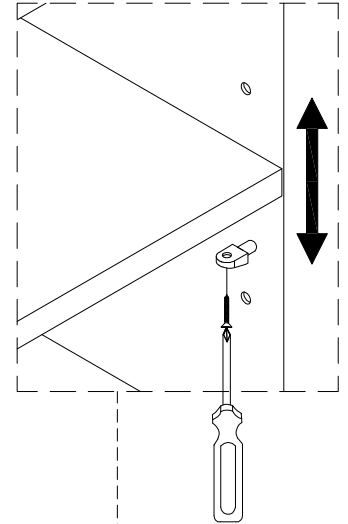

Thank you for purchasing this quality product from A.R.T. Furniture. Be sure to check all packing material for parts which may have come loose inside the carton during shipment. Identify and count all parts and compare with the parts list below.

Note: Some furniture is heavy, it is recommended that two people assembly this item to avoid injury or damage.

No.	Hardware List		Qt.
A		5/16" Flat Washer	8
B		5/16" Lock Washer	8
C		5/16" X 2 1/2" Bolt	8
D		5mm Allen Wrench	1

Parts List			
1		Bar Cabinet	1
2		Leg	4