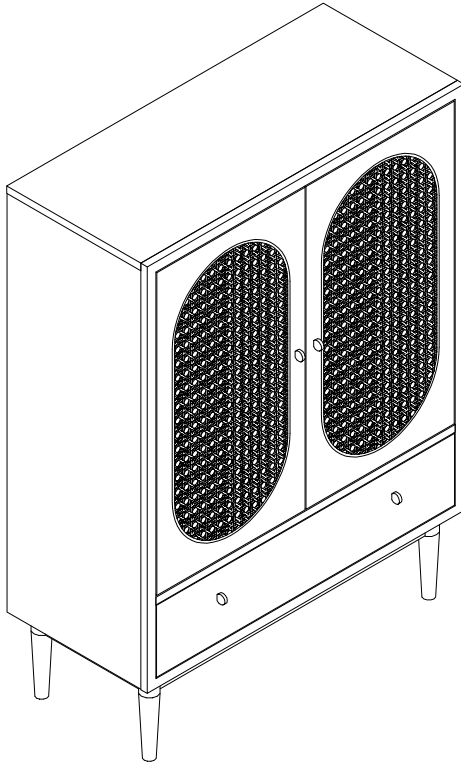

Thank you for purchasing this quality product from A.R.T. Furniture. Be sure to check all packing material for parts which may have come loose inside the carton during shipment. Identify and count all parts and compare with the parts list below.

Note: Some furniture is heavy, it is recommended that two people assembly this item to avoid injury or damage.

No.	Hardware List		Qt.
A		5/16" Flat Washer	8
B		5/16" Lock Washer	8
C		5/16" X 2 1/2" Bolt	8
D		5mm Allen Wrench	1

Parts List			
1		Bar Cabinet	1
2		Leg	4