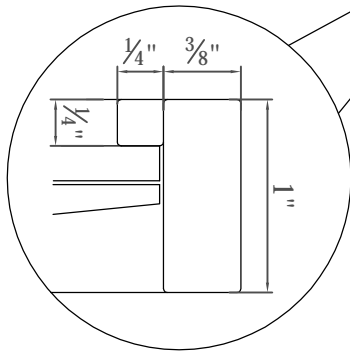

Front view

Side view

Back view

DWG. NO.

MODEL NO:

MR41460BR

SPEC NO:

QUANTITY:

500-550 E. Erie Avenue

Philadelphia PA 19134

1-888-388-3390

Model #	Product Type	Style	Product Width (in)	Product Depth (in)	Product Height (in)	Mirror Width	Mirror Depth
MR41460BR	Mirror	Contemporary	14	1	60	13.25"	0.16"
Mirror Height	Frame shape	Orientation	Frame finish	Frame material	Mounting / attachment type	Number of brackets	Beveled glass
59.25"	Rectangle	Vertical and Horizontal	Brass	Metal and MDF	Metal Inset hanger	6	Yes
Frames	Package LENGTH	Package WIDTH	Package HEIGHT	Package Weight	Product weight	Shipment Type	
No	18.75	65.25	4.5	68.4	25.6	Small Parcel	