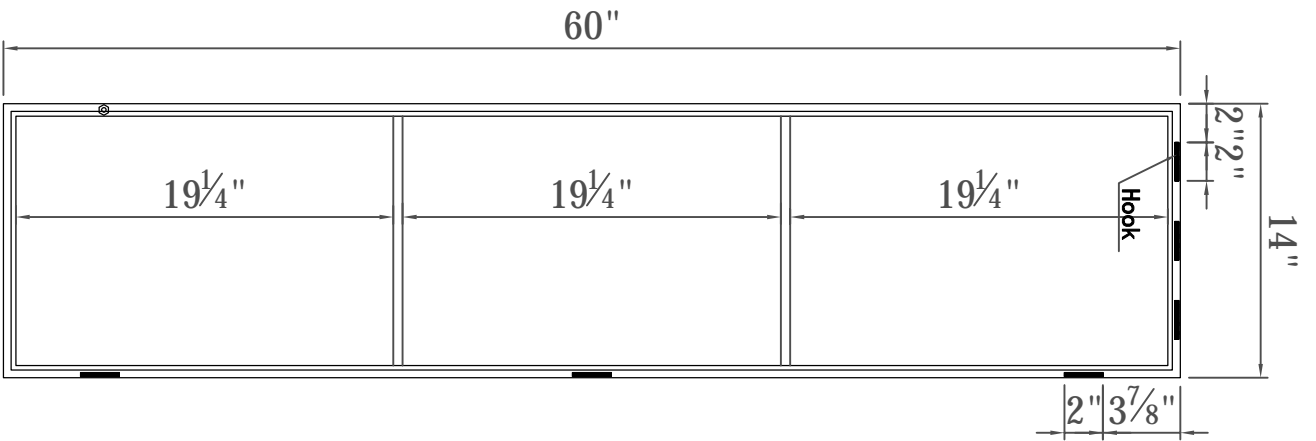

Front view

Side view

Back view

DWG. NO.

MODEL NO:

MR41460BR

SPEC NO:

QUANTITY:

500-550 E. Erie Avenue

Philadelphia PA 19134

1-888-388-3390

Model #	Product Type	Style	Product Width (in)	Product Depth (in)	Product Height (in)	Mirror Width	Mirror Depth
MR41460BR	Mirror	Contemporary	14	1	60	13.25"	0.16"
Mirror Height	Frame shape	Orientation	Frame finish	Frame material	Mounting / attachment type	Number of brackets	Beveled glass
59.25"	Rectangle	Vertical and Horizontal	Brass	Metal and MDF	Metal Inset hanger	6	Yes
Frames	Package LENGTH	Package WIDTH	Package HEIGHT	Package Weight	Product weight	Shipment Type	
No	18.75	65.25	4.5	68.4	25.6	Small Parcel	