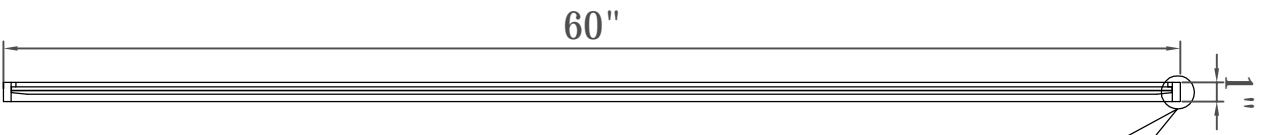

Front view

Side view

Back view

DWG. NO.

MODEL NO:

MR41460BR

SPEC NO:

QUANTITY:

500-550 E. Erie Avenue

Philadelphia PA 19134

1-888-388-3390

Model #	Product Type	Style	Product Width (in)	Product Depth (in)	Product Height (in)	Mirror Width	Mirror Depth
MR41460BR	Mirror	Contemporary	14	1	60	13.25"	0.16"
Mirror Height	Frame shape	Orientation	Frame finish	Frame material	Mounting / attachment type	Number of brackets	Beveled glass
59.25"	Rectangle	Vertical and Horizontal	Brass	Metal and MDF	Metal Inset hanger	6	Yes
Frames	Package LENGTH	Package WIDTH	Package HEIGHT	Package Weight	Product weight	Shipment Type	
No	18.75	65.25	4.5	68.4	25.6	Small Parcel	