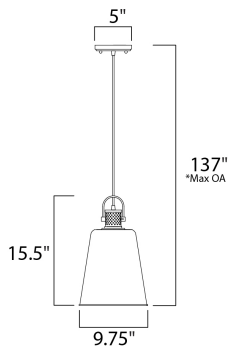

PRODUCT DESCRIPTION

*max overall height

MEASUREMENTS

- DIMENSION : 9.75" L x 9.75" W x 15.5" H
- MAX OAH : 137" OAH
- CANOPY : 5" W x 0.75" H x 5" L
- HANGING WEIGHT : 3.74 lb

LAMPING

- INPUT VOLTAGE : 120V
- BULB : 1 x 60W Incandescent E26 Medium , 60W Total
- BULB INCLUDED : (Not Included)
- DIMMABLE : Yes

FINISHES OPTION

 Oil Rubbed Bronze / Antique Brass

MATERIAL

Steel

RATINGS

cULus
Dry Location

ADDITIONAL

ADJUSTABLE
SLOPE: 120
OPERATING TEMPERATURE:
-20°C (-4°F), 40°C (104°F)