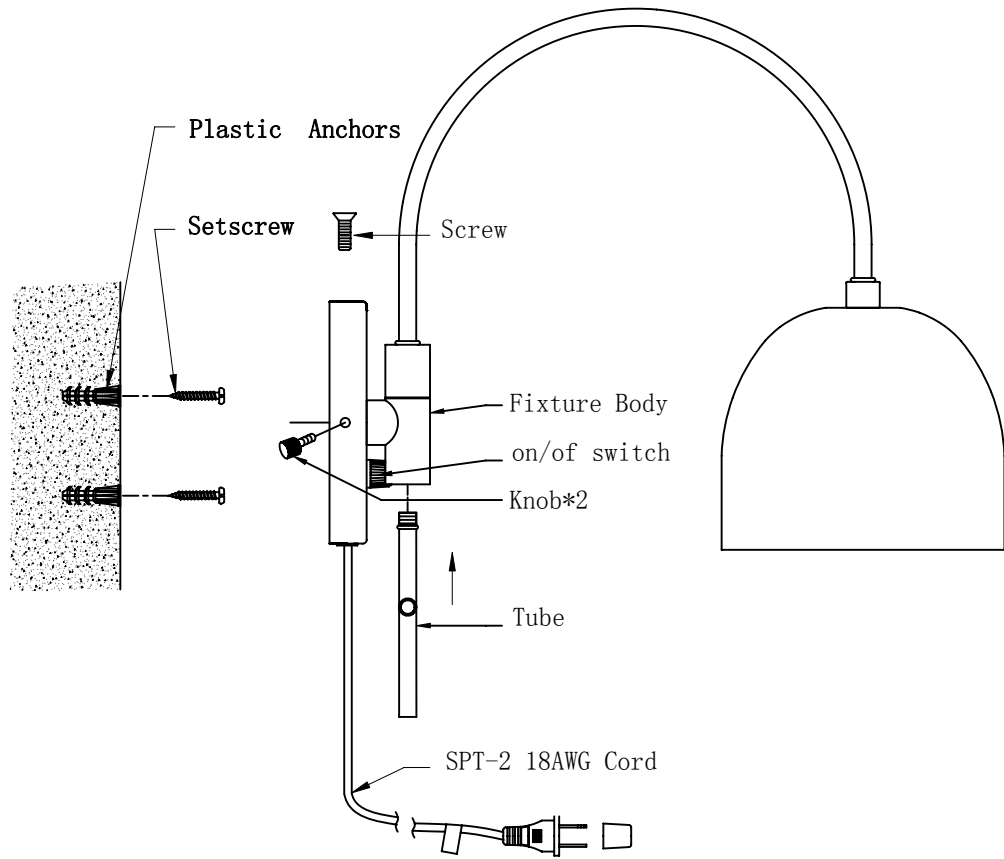

MERIDIAN

LITE TRENDS

ITEM NO: M90045

Noto:
This product cannot be installed on the
plasterboard .Advised to install on the
wooden board.