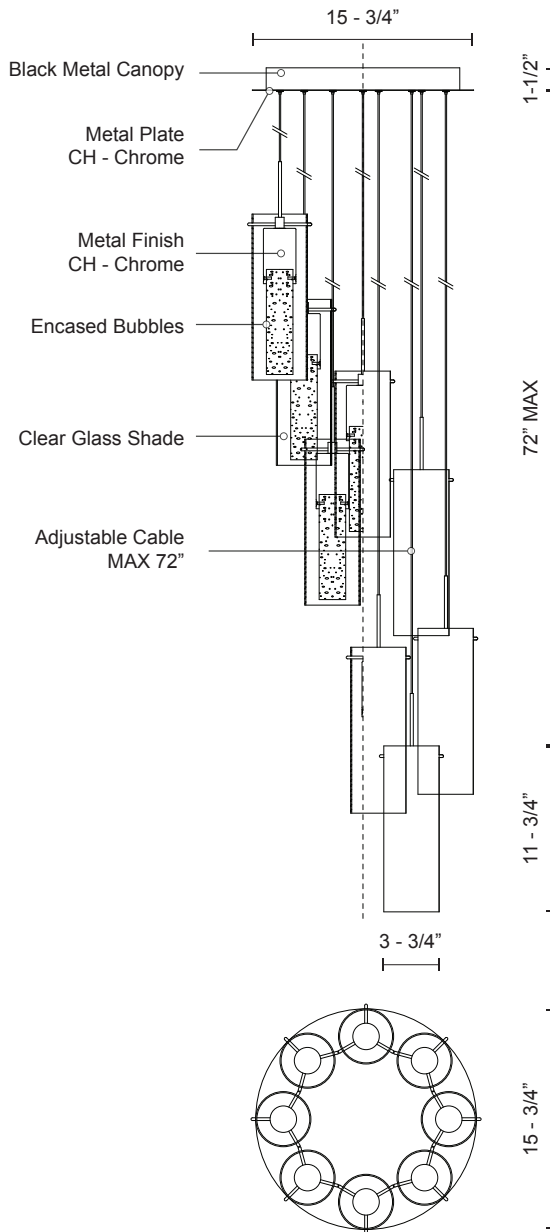

PD4408-CH

SPECIFICATION SHEET

Sophisticated LED technology meets pendants with modern design

- Encased bubble crystal in a clear glass shade with chrome accents
- Chrome metal details
- Canopy Included
- Dimmable with ELV dimmer (Not included)
- 120V

Color Temp 3000K
 CRI (Ra) >80
 Dimming 100% - 10%
 Rated Life 50,000 hours

Voltage	Watt	LED Lumens	Delivered Lumens	Finish(es)
120V	64W	4800lm	3600lm*	CH - Chrome

PROJECT	
DATE	TYPE

*Subject to testing confirmation