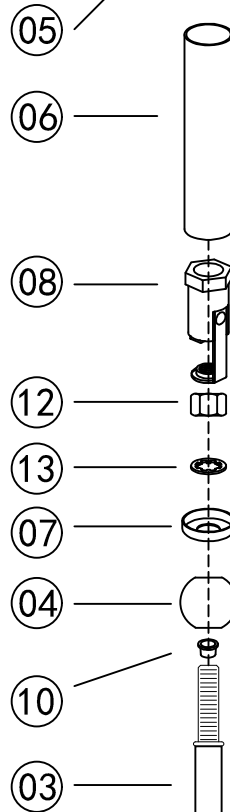

CAPITAL

LIGHTING FIXTURE COMPANY

619311AD-674

Capital Part#HD119321AD
REF#17 GREEN SCREW (8/32)
REF#19 WIRE NUT / (P3) *3QTY
REF#18 SCREW (8/32) (1") *3QTY
REF#01 CROSS BAR
REF#15 SCREW (1.26") (5/32) *2QTY
REF#16 Allen Wrench (L2.1")

Capital Part#SH674
REF#05 6.10" *5.98"

Capital Part#CS050AD
REF#06 0.87" *1.97" (50mm) *1QTY

Release:	2016 /10 /06
Rev A:	
Rev B:	
Rev C:	

Rev#	Part#	Original Spec	Rev Spec
A			
B			
C			