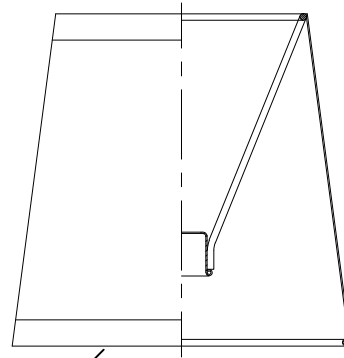

CAPITAL

LIGHTING FIXTURE COMPANY

619311AD-674

Capital Part#HD119321AD
REF#17 GREEN SCREW (8/32)
REF#19 WIRE NUT / (P3) *3QTY
REF#18 SCREW (8/32) (1") *3QTY
REF#01 CROSS BAR
REF#15 SCREW (1.26") (5/32) *2QTY
REF#16 Allen Wrench (L2.1")

Capital Part#SH674
REF#05 6.10" *5.98"

Capital Part#CS050AD
REF#06 0.87" *1.97" (50mm) *1QTY

Release:	2016 /10 /06
Rev A:	
Rev B:	
Rev C:	

Rev#	Part#	Original Spec	Rev Spec
A			
B			
C			