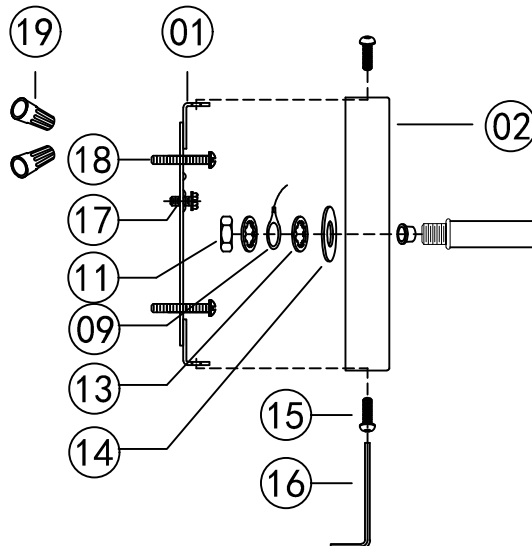

CAPITAL

LIGHTING FIXTURE COMPANY

619311AD-674

Capital Part#HD119321AD
REF#17 GREEN SCREW (8/32)
REF#19 WIRE NUT / (P3) *3QTY
REF#18 SCREW (8/32) (1") *3QTY
REF#01 CROSS BAR
REF#15 SCREW (1.26") (5/32) *2QTY
REF#16 Allen Wrench (L2.1")

Capital Part#SH674
REF#05 6.10" *5.98"

Capital Part#CS050AD
REF#06 0.87" *1.97" (50mm) *1QTY

Release:	2016 /10 /06
Rev A:	
Rev B:	
Rev C:	

Rev#	Part#	Original Spec	Rev Spec
A			
B			
C			