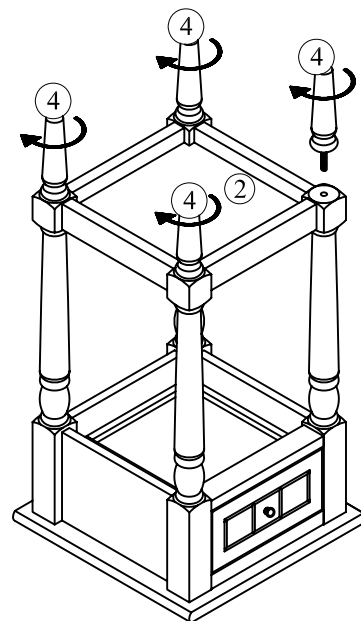

CONVENIENCE CONCEPTS

Chloe Accent Table

Item No. 6052201BL 6052201W
6052201GY 6052201SF 6052201BE

HARDWARE LIST

CODE	NAME	FIGURE	Q'TY
A	COLOR STICK		1PC

PARTS LIST

CODE	NAME	FIGURE	Q'TY
①	TABLE TOP		1PC
②	BOTTOM SHELF		1PC
③	LEGS		4PCS
④	FEET		4PCS

Please do not return to the store

If you have any questions just call 1-800-468-6447 or email us at

parts@convenience-concepts.com

***** PLACE TABLE TOP (1) ON CARPET OR OTHER SOFT SURFACE BEFORE ASSEMBLY.**

STEP 1

SCREW LEGS (3) INTO TABLE TOP (1) .

STEP 2

PLACE BOTTOM SHELF (2) ONTO LEGS AND SCREW FEET (4), BOTTOM LEG (5) INTO ASSEMBLY.

STEP 3

ENJOY YOUR NEW CHLOE ACCENT TABLE !

*****SAVE COLOR STICK FOR FUTURE TOUCH-UPS!**