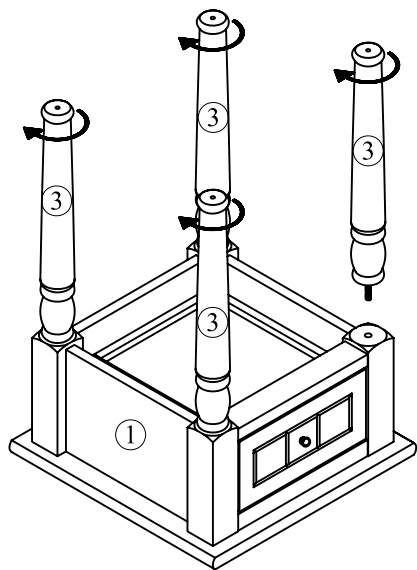

CONVENIENCE CONCEPTS

Chloe Accent Table

Item No. 6052201BL 6052201W
6052201GY 6052201SF 6052201BE

HARDWARE LIST

CODE	NAME	FIGURE	Q'TY
A	COLOR STICK		1PC

PARTS LIST

CODE	NAME	FIGURE	Q'TY
①	TABLE TOP		1PC
②	BOTTOM SHELF		1PC
③	LEGS		4PCS
④	FEET		4PCS

Please do not return to the store

If you have any questions just call 1-800-468-6447 or email us at

parts@convenience-concepts.com

***** PLACE TABLE TOP (1) ON CARPET OR OTHER SOFT SURFACE BEFORE ASSEMBLY.**

STEP 1

SCREW LEGS (3) INTO TABLE TOP (1) .

STEP 2

PLACE BOTTOM SHELF (2) ONTO LEGS AND SCREW FEET (4), BOTTOM LEG (5) INTO ASSEMBLY.

STEP 3

ENJOY YOUR NEW CHLOE ACCENT TABLE !

*****SAVE COLOR STICK FOR FUTURE TOUCH-UPS!**