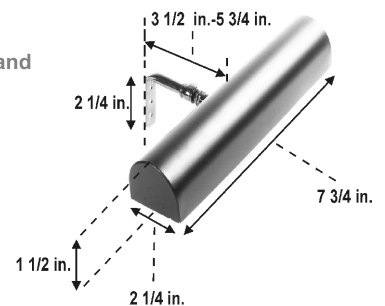

CONCEPT CORDLESS PICTURE LIGHT | LED Remote Control

These Cordless Picture Lights way outshines any others: bright, dimmable, superb battery life AND Remote Control!

PATENTED DESIGN:

Advanced solid state circuit uses PWM (Pulse Width Modulation)

Bright, efficient SMD LED technology for superior color rendition

Over 100 hours of life (on brightest setting!)

Remote Control with dimming included (Light can be controlled by remote or on main unit)
Use one controller for multiple lights

Solid metal construction

Minimum Vertical Profile-looks like a conventional picture light

Works great with rechargeable batteries also

11.5 in Cordless Picture Light Dimensions

Our original 11.5 light

- Uses 4 D batteries (lamp) and 2 AAA batteries (remote) (not included)
- Over 100 hours of life (on the brightest setting)

101L: Polished Brass
102L: Antique Brass
103L: Black
105L: Satin-Nickel

7 3/4 in Cordless Picture Light Dimensions

Compact and sleek- 7 3/4 in. light

- Uses 3 C batteries (lamp) and 2 AAA batteries (remote) (not included)
- Over 80 hours of life (on the brightest setting)

201L: Polished Brass
202L: Antique Brass
203L: Black
205L: Satin-Nickel

Side view

18 in Cordless Picture Light Dimensions

Wide-ranging 18 in. light

- Uses 8 C batteries (lamp) and 2 AAA batteries (remote) (not included)
- Over 80 hours of life (on the brightest setting)

301L: Polished Brass
302L: Antique Brass
303L: Black
305L: Satin-Nickel

Specifications / Notes

www.conceptpicturelights.com

Made in China

Patent 5934787 AND Patent Pending