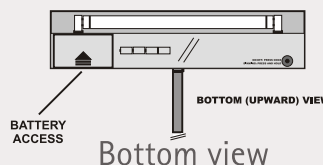

Specifications / Notes

Bottom view

www.conceptpicturelights.com

Made in China

Patent 5934787 AND Patent Pending

Batteries: 100 hour rating measured by cycling at 12 hours of operation with a 2 hour rest period in between (on brightest setting), using alkaline batteries. Better performance--up to 150 hours total operation--under realistic conditions of 4-5 hours (one evening's use) at a time. Similarly, for the 80 hour rating, up to 120 hours of operation is expected under realistic conditions.

LEDs: The maintenance free LED's last virtually forever due to their 50,000 hour rating. They provide an unparalleled warm white color temperature and superior dispersion of light as compared to traditional LED's for a warm, even glow over artwork