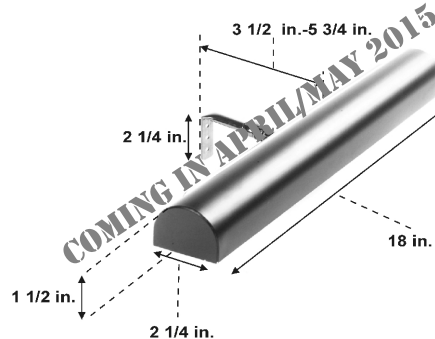

18 in Cordless Picture Light Dimensions

Wide-ranging 18 in. light

- Uses 8 C batteries (lamp) and 2 AAA batteries (remote) (not included)
- Over 80 hours of life (on the brightest setting)

301L: Polished Brass
302L: Antique Brass
303L: Black
305L: Satin-Nickel

Specifications / Notes

www.conceptpicturelights.com

Made in China

Patent 5934787 AND Patent Pending

Batteries: 100 hour rating measured by cycling at 12 hours of operation with a 2 hour rest period in between (on brightest setting), using alkaline batteries. Better performance--up to 150 hours total operation--under realistic conditions of 4-5 hours (one evening's use) at a time. Similarly, for the 80 hour rating, up to 120 hours of operation is expected under realistic conditions.

LEDs: The maintenance free LED's last virtually forever due to their 50,000 hour rating. They provide an unparalleled warm white color temperature and superior dispersion of light as compared to traditional LED's for a warm, even glow over artwork