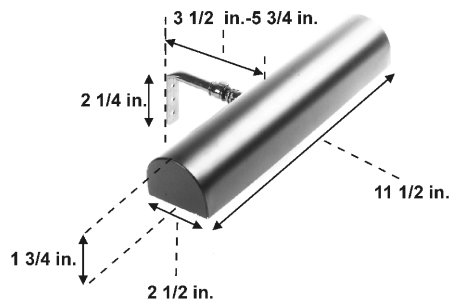

CONCEPT CORDLESS PICTURE LIGHT | LED Remote Control

These Cordless Picture Lights way outshines any others: bright, dimmable, superb battery life AND Remote Control!

PATENTED DESIGN:

Advanced solid state circuit uses PWM (Pulse Width Modulation)

Bright, efficient SMD LED technology for superior color rendition

Over 100 hours of life (on brightest setting!)

Remote Control with dimming included (Light can be controlled by remote or on main unit)
Use one controller for multiple lights

Solid metal construction

Minimum Vertical Profile-looks like a conventional picture light

Works great with rechargeable batteries also

11.5 in Cordless Picture Light Dimensions

Our original 11.5 light

- Uses 4 D batteries (lamp) and 2 AAA batteries (remote) (not included)
- Over 100 hours of life (on the brightest setting)

101L: Polished Brass
102L: Antique Brass
103L: Black
105L: Satin-Nickel

7 3/4 in Cordless Picture Light Dimensions

Compact and sleek- 7 3/4 in. light

- Uses 3 C batteries (lamp) and 2 AAA batteries (remote) (not included)
- Over 80 hours of life (on the brightest setting)

201L: Polished Brass
202L: Antique Brass
203L: Black
205L: Satin-Nickel