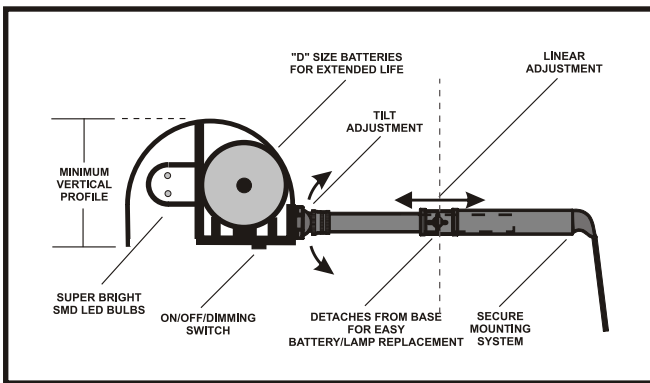

CONCEPT CORDLESS PICTURE LIGHT | LED Remote Control

These Cordless Picture Lights way outshines any others: bright, dimmable, superb battery life AND Remote Control!

PATENTED DESIGN:

Advanced solid state circuit uses PWM (Pulse Width Modulation)

Bright, efficient SMD LED technology for superior color rendition

Over 100 hours of life (on brightest setting!)

Remote Control with dimming included (Light can be controlled by remote or on main unit)
Use one controller for multiple lights

Solid metal construction

Minimum Vertical Profile-looks like a conventional picture light

Works great with rechargeable batteries also

11.5 in Cordless Picture Light Dimensions

Our original 11.5 light

- Uses 4 D batteries (lamp) and 2 AAA batteries (remote) (not included)
- Over 100 hours of life (on the brightest setting)

101L: Polished Brass
102L: Antique Brass
103L: Black
105L: Satin-Nickel

7 3/4 in Cordless Picture Light Dimensions

Compact and sleek- 7 3/4 in. light

- Uses 3 C batteries (lamp) and 2 AAA batteries (remote) (not included)
- Over 80 hours of life (on the brightest setting)

201L: Polished Brass
202L: Antique Brass
203L: Black
205L: Satin-Nickel

Side view

18 in Cordless Picture Light Dimensions

Wide-ranging 18 in. light

- Uses 8 C batteries (lamp) and 2 AAA batteries (remote) (not included)
- Over 80 hours of life (on the brightest setting)

301L: Polished Brass
302L: Antique Brass
303L: Black
305L: Satin-Nickel

Specifications / Notes

www.conceptpicturelights.com

Made in China

Patent 5934787 AND Patent Pending