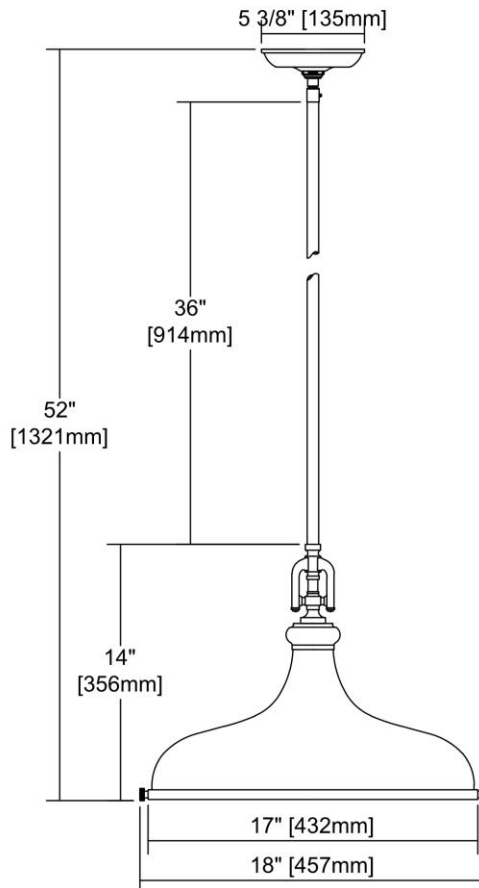

<b>ITEM #:</b>	57072/1
<b>UPC</b>	748119114507
<b>Description</b>	Rutherford 1-Light Pendant in Satin Black with Metal Shade
<b>Finish</b>	Satin Black
<b>Materials</b>	Glass, Metal
<b>Brand</b>	ELK Lighting
<b>Collection</b>	Rutherford
<b>Category</b>	Indoor Lighting
<b>Type</b>	Pendant

ITEM DIMENSIONS				RATINGS & SPECIFICATIONS				
<b>Width</b>	18 inches			<b>Safety Rating</b>	UL		<b>Certification</b>	N/A
<b>Depth</b>	18 inches			<b>ADA Compliant</b>	N/A		<b>Voltage</b>	N/A
<b>Height</b>	14 inches			<b>BULBS / SOCKETS</b>				
<b>Weight</b>	8 pounds			<b>Quantity</b>	1		<b>Wattage</b>	100 watts
ADDITIONAL DIMENSIONS				<b>Included</b>	No		<b>Type</b>	A19 (E26 Medium Base)
<b>Backplate / Canopy</b>	5.5x5.5			<b>Other</b>	N/A			
<b>HCWO</b>	N/A			CHAIN / CORD INFORMATION				
<b>Min. Extension</b>	N/A			<b>Chain</b>	N/A		<b>Cord</b>	N/A
<b>Max. Extension</b>	N/A			SHADE / GLASS DETAILS				
OVERALL HEIGHT				<b>Shade/Glass Description</b>	Metal Shade with Frosted Glass Diffuser			
<b>Min.</b>	N/A		<b>Max.</b>	N/A				
EXTENSION ROD(S)				<b>Width</b>	N/A		<b>Height</b>	N/A
Rods: 1-6, 1-12, 1-18				<b>Width at Top</b>	N/A		<b>Width at Bottom</b>	N/A