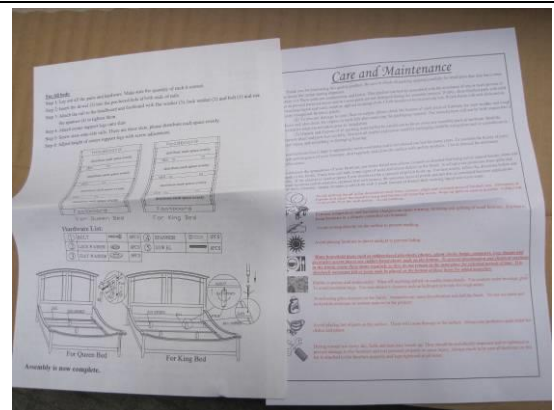

Dimensions:

Headboard: 67-3/4" x 4-1/4" x 56"H
Footboard: 67-1/4" x 3-7/8" x 29"H
Side rails: 82" x 1-1/8" x 8"H

The Overall Dimensions follow the drawing.

The carton

Close-up view

The label

The package method

The package method

AI

Production sticker/Label/QC sticker

Headboard view

The carton

Close-up view

The label

The package method

Production sticker/Label/QC sticker

AI

The carton

Close-up view

The package method

Center legs

Hardware package

Production sticker/Label/QC sticker