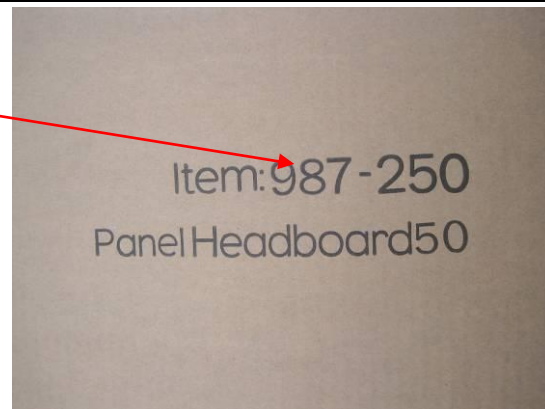

Teardown Sample Review

Customer : Universal
Vendor : LCJS
Collection : 987-250/25F/25R
Reviewed by : David Huang
Date : 2-29-2012

General Comments:

Solids : Rubber wood
Veneer : Maple veneers

987-250/25F/25R Panel Bed 5 0

Dimensions:

Headboard: 67-3/4" x 4-1/4" x 56"H
Footboard: 67-1/4" x 3-7/8" x 29"H
Side rails: 82" x 1-1/8" x 8"H

The Overall Dimensions follow the drawing.

The carton

Close-up view

The label

The package method

The package method

AI

Production sticker/Label/QC sticker

Headboard view

The carton

Close-up view

The label

The package method