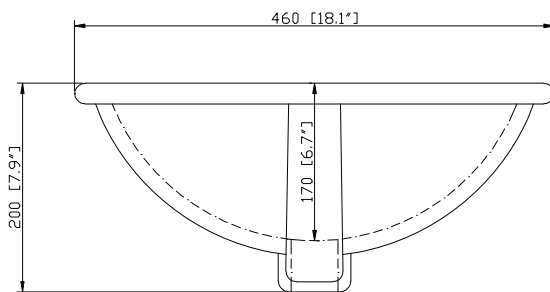

Colors / Finishes

- White

Nominal Dimension

- 72W x 21D x 34H (inches)

Components

Mirror	MODERO-M28-WT	MODERO-MC28-WT	
Vanity Top	SUT73BK	SUT73CW	SUT73GB
Sink	CUM18WT	CUM18LN	

Product Diagrams

Front

Colors / Finishes

- BK - Black
- CW - Carrera White
- GB - Galala Beige

Nominal Dimension

- 73W x 22D x 0.75H inches
- 1854 x 560 x 18 mm

Components

Drain	CUM18WT	CUM18LN
Vanity	MADISON-V72-LE	MADISON-V72-TO

- WT - White
- LN - Linen

Nominal Dimension

- 18W x 15D x 7.7H inches
- 458 x 381 x 196 mm

Components

Drain	VC-DRAIN-CP	VC-DRAIN-BN					
Vanity Top	SUT25BK	SUT25CW	SUT25GB	SUT31BK	SUT31CW	SUT31GB	SUT37BK
	SUT37GB	SUT49BK	SUT49CW	SUT49GB	SUT37CW	SUT61BK	SUT61CW
	SUT61GB	SUT73BK	SUT73CW	SUT73GB			

Product Diagrams

Front

Side