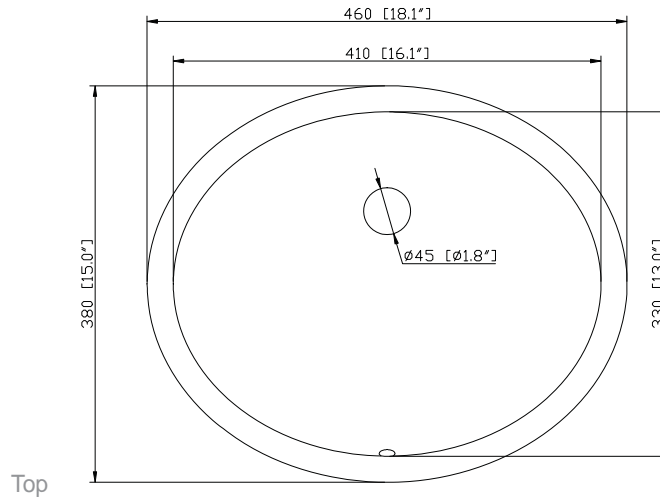

Colors / Finishes

- White

Nominal Dimension

- 72W x 21D x 34H (inches)

Components

Mirror	MODERO-M28-WT	MODERO-MC28-WT	
Vanity Top	SUT73BK	SUT73CW	SUT73GB
Sink	CUM18WT	CUM18LN	

Product Diagrams

Front

Colors / Finishes

- BK - Black
- CW - Carrera White
- GB - Galala Beige

Nominal Dimension

- 73W x 22D x 0.75H inches
- 1854 x 560 x 18 mm

Components

Drain	CUM18WT	CUM18LN
Vanity	MADISON-V72-LE	MADISON-V72-TO

- WT - White
- LN - Linen

Nominal Dimension

- 18W x 15D x 7.7H inches
- 458 x 381 x 196 mm

Components

Drain	VC-DRAIN-CP	VC-DRAIN-BN					
Vanity Top	SUT25BK	SUT25CW	SUT25GB	SUT31BK	SUT31CW	SUT31GB	SUT37BK
	SUT37GB	SUT49BK	SUT49CW	SUT49GB	SUT37CW	SUT61BK	SUT61CW
	SUT61GB	SUT73BK	SUT73CW	SUT73GB			

Product Diagrams

Front

Side