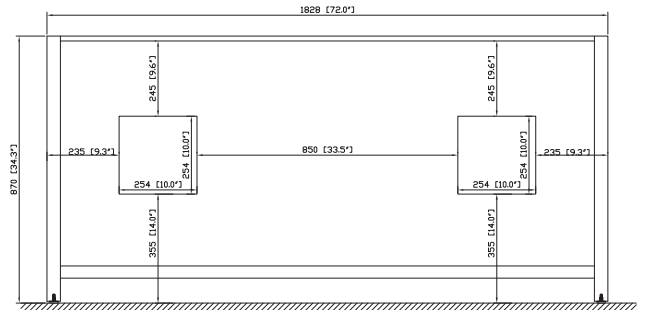

Colors / Finishes

- White

Nominal Dimension

- 72W x 21D x 34H (inches)

Components

Mirror	MODERO-M28-WT	MODERO-MC28-WT	
Vanity Top	SUT73BK	SUT73CW	SUT73GB
Sink	CUM18WT	CUM18LN	

Product Diagrams

Front

Colors / Finishes

- BK - Black
- CW - Carrera White
- GB - Galala Beige

Nominal Dimension

- 73W x 22D x 0.75H inches
- 1854 x 560 x 18 mm

Components

Drain	CUM18WT	CUM18LN
Vanity	MADISON-V72-LE	MADISON-V72-TO

- WT - White
- LN - Linen

Nominal Dimension

- 18W x 15D x 7.7H inches
- 458 x 381 x 196 mm

Components

Drain	VC-DRAIN-CP	VC-DRAIN-BN					
Vanity Top	SUT25BK	SUT25CW	SUT25GB	SUT31BK	SUT31CW	SUT31GB	SUT37BK
	SUT37GB	SUT49BK	SUT49CW	SUT49GB	SUT37CW	SUT61BK	SUT61CW
	SUT61GB	SUT73BK	SUT73CW	SUT73GB			