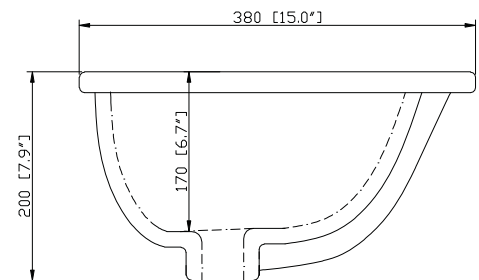

Colors / Finishes

- White

Nominal Dimension

- 72W x 21D x 34H (inches)

Components

Mirror	MODERO-M28-WT	MODERO-MC28-WT	
Vanity Top	SUT73BK	SUT73CW	SUT73GB
Sink	CUM18WT	CUM18LN	

Product Diagrams

Front

Colors / Finishes

- BK - Black
- CW - Carrera White
- GB - Galala Beige

Nominal Dimension

- 73W x 22D x 0.75H inches
- 1854 x 560 x 18 mm

Components

Drain	CUM18WT	CUM18LN
Vanity	MADISON-V72-LE	MADISON-V72-TO

- WT - White
- LN - Linen

Nominal Dimension

- 18W x 15D x 7.7H inches
- 458 x 381 x 196 mm

Components

Drain	VC-DRAIN-CP	VC-DRAIN-BN					
Vanity Top	SUT25BK	SUT25CW	SUT25GB	SUT31BK	SUT31CW	SUT31GB	SUT37BK
	SUT37GB	SUT49BK	SUT49CW	SUT49GB	SUT37CW	SUT61BK	SUT61CW
	SUT61GB	SUT73BK	SUT73CW	SUT73GB			

Product Diagrams

Front

Side