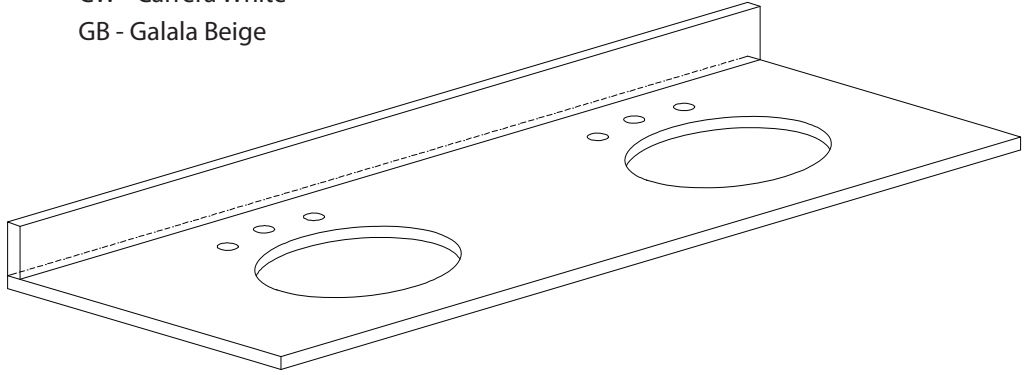

Colors / Finishes

- White

Nominal Dimension

- 72W x 21D x 34H (inches)

Components

Mirror	MODERO-M28-WT	MODERO-MC28-WT	
Vanity Top	SUT73BK	SUT73CW	SUT73GB
Sink	CUM18WT	CUM18LN	

Product Diagrams

Front

Back

Side

Top

For customer support please call 626 404 7678 weekdays 9:00 to 6:00 PST

SUT73BK / SUT73CW / SUT73GB

Features

- BK - Natural black granite
- CW - Natural Carrera White marble
- GB - Natural Galala Beige marble
- Top cutout for dual undermount sinks
- Top pre-drilled for 8" widespread faucet
- 4" backsplash included

Colors / Finishes

- BK - Black
- CW - Carrera White
- GB - Galala Beige

Nominal Dimension

- 73W x 22D x 0.75H inches
- 1854 x 560 x 18 mm

Components

Drain	CUM18WT	CUM18LN
Vanity	MADISON-V72-LE	MADISON-V72-TO

- WT - White
- LN - Linen

Nominal Dimension

- 18W x 15D x 7.7H inches
- 458 x 381 x 196 mm

Components

Drain	VC-DRAIN-CP	VC-DRAIN-BN					
Vanity Top	SUT25BK	SUT25CW	SUT25GB	SUT31BK	SUT31CW	SUT31GB	SUT37BK
	SUT37GB	SUT49BK	SUT49CW	SUT49GB	SUT37CW	SUT61BK	SUT61CW
	SUT61GB	SUT73BK	SUT73CW	SUT73GB			