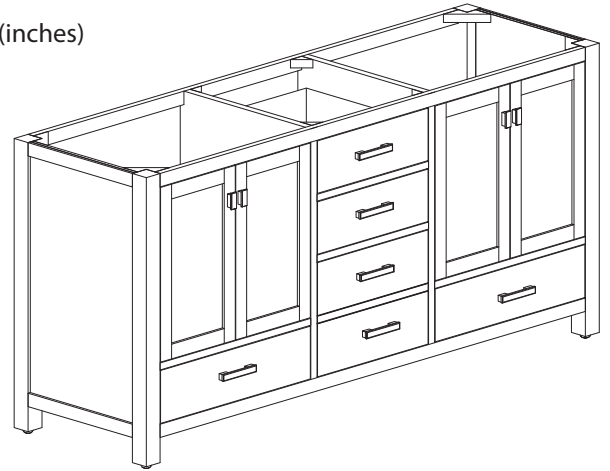

Avanity

MODERO-V72-WT

Features

- Solid Poplar frame and Birch veneer with plywood
- 4 soft-close doors
- 5 soft-close drawers
- Brushed nickel finished hardware
- Vanity accomodates dual undermount sinks
- Adjustable height levelers
- Under counter application

Colors / Finishes

- White

Nominal Dimension

- 72W x 21D x 34H (inches)

Components

Mirror	MODERO-M28-WT	MODERO-MC28-WT	
Vanity Top	SUT73BK	SUT73CW	SUT73GB
Sink	CUM18WT	CUM18LN	

Product Diagrams

Front

Colors / Finishes

- BK - Black
- CW - Carrera White
- GB - Galala Beige

Nominal Dimension

- 73W x 22D x 0.75H inches
- 1854 x 560 x 18 mm

Components

Drain	CUM18WT	CUM18LN
Vanity	MADISON-V72-LE	MADISON-V72-TO

- WT - White
- LN - Linen

Nominal Dimension

- 18W x 15D x 7.7H inches
- 458 x 381 x 196 mm

Components

Drain	VC-DRAIN-CP	VC-DRAIN-BN					
Vanity Top	SUT25BK	SUT25CW	SUT25GB	SUT31BK	SUT31CW	SUT31GB	SUT37BK
	SUT37GB	SUT49BK	SUT49CW	SUT49GB	SUT37CW	SUT61BK	SUT61CW
	SUT61GB	SUT73BK	SUT73CW	SUT73GB			