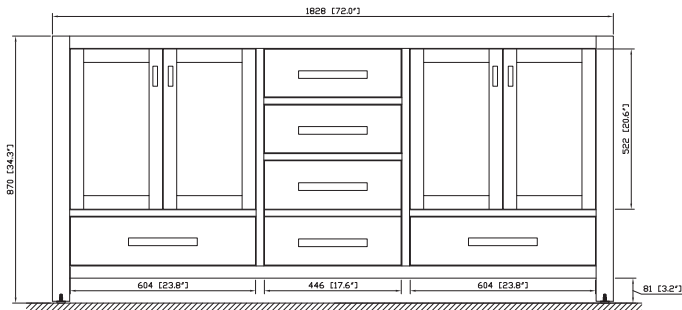

Avanity

MODERO-V72-WT

Features

- Solid Poplar frame and Birch veneer with plywood
- 4 soft-close doors
- 5 soft-close drawers
- Brushed nickel finished hardware
- Vanity accomodates dual undermount sinks
- Adjustable height levelers
- Under counter application

Colors / Finishes

- White

Nominal Dimension

- 72W x 21D x 34H (inches)

Components

Mirror	MODERO-M28-WT	MODERO-MC28-WT	
Vanity Top	SUT73BK	SUT73CW	SUT73GB
Sink	CUM18WT	CUM18LN	

Product Diagrams

Front

Colors / Finishes

- BK - Black
- CW - Carrera White
- GB - Galala Beige

Nominal Dimension

- 73W x 22D x 0.75H inches
- 1854 x 560 x 18 mm

Components

Drain	CUM18WT	CUM18LN
Vanity	MADISON-V72-LE	MADISON-V72-TO

- WT - White
- LN - Linen

Nominal Dimension

- 18W x 15D x 7.7H inches
- 458 x 381 x 196 mm

Components

Drain	VC-DRAIN-CP	VC-DRAIN-BN					
Vanity Top	SUT25BK	SUT25CW	SUT25GB	SUT31BK	SUT31CW	SUT31GB	SUT37BK
	SUT37GB	SUT49BK	SUT49CW	SUT49GB	SUT37CW	SUT61BK	SUT61CW
	SUT61GB	SUT73BK	SUT73CW	SUT73GB			