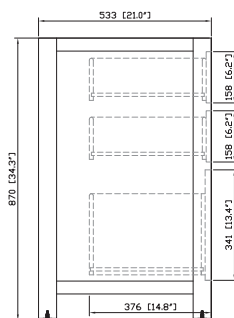

Avanity

MODERO-V72-WT

Features

- Solid Poplar frame and Birch veneer with plywood
- 4 soft-close doors
- 5 soft-close drawers
- Brushed nickel finished hardware
- Vanity accomodates dual undermount sinks
- Adjustable height levelers
- Under counter application

Colors / Finishes

- White

Nominal Dimension

- 72W x 21D x 34H (inches)

Components

Mirror	MODERO-M28-WT	MODERO-MC28-WT	
Vanity Top	SUT73BK	SUT73CW	SUT73GB
Sink	CUM18WT	CUM18LN	

Product Diagrams

Front

Side

Top

For customer support please call 626 404 7678 weekdays 9:00 to 6:00 PST