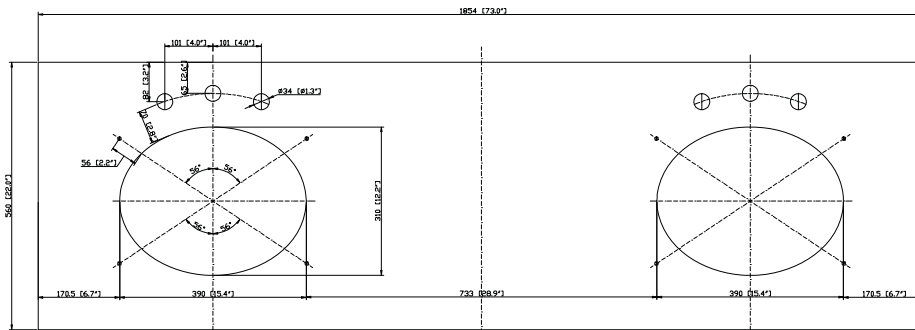

Product Diagrams

Top