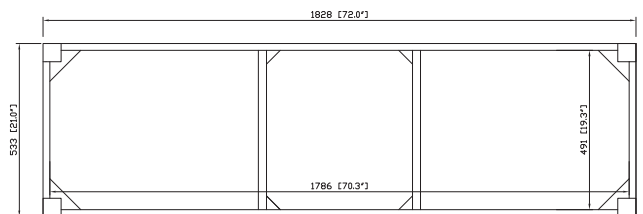

Colors / Finishes

- White

Nominal Dimension

- 72W x 21D x 34H (inches)

Components

Mirror	MODERO-M28-WT	MODERO-MC28-WT	
Vanity Top	SUT73BK	SUT73CW	SUT73GB
Sink	CUM18WT	CUM18LN	

Product Diagrams

Front

Back

Side

Top

For customer support please call 626 404 7678 weekdays 9:00 to 6:00 PST

SUT73BK / SUT73CW / SUT73GB

Features

- BK - Natural black granite
- CW - Natural Carrera White marble
- GB - Natural Galala Beige marble
- Top cutout for dual undermount sinks
- Top pre-drilled for 8" widespread faucet
- 4" backsplash included

Colors / Finishes

- BK - Black
- CW - Carrera White
- GB - Galala Beige

Nominal Dimension

- 73W x 22D x 0.75H inches
- 1854 x 560 x 18 mm

Components

Drain	CUM18WT	CUM18LN
Vanity	MADISON-V72-LE	MADISON-V72-TO

- WT - White
- LN - Linen

Nominal Dimension

- 18W x 15D x 7.7H inches
- 458 x 381 x 196 mm

Components

Drain	VC-DRAIN-CP	VC-DRAIN-BN					
Vanity Top	SUT25BK	SUT25CW	SUT25GB	SUT31BK	SUT31CW	SUT31GB	SUT37BK
	SUT37GB	SUT49BK	SUT49CW	SUT49GB	SUT37CW	SUT61BK	SUT61CW
	SUT61GB	SUT73BK	SUT73CW	SUT73GB			