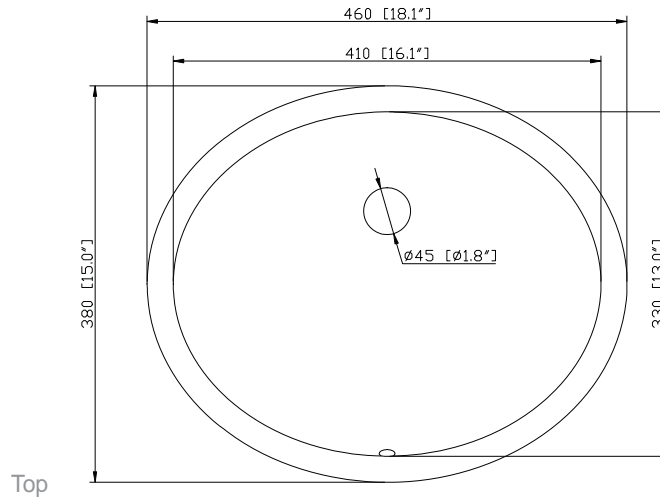

Colors / Finishes

- White

Nominal Dimension

- 36W x 21D x 34H (inches)

Components

Mirror	MODERO-M28-WT	MODERO-MC28-WT	
Vanity Top	SUT37BK	SUT37CW	SUT37GB
Sink	CUM18WT	CUM18LN	

Product Diagrams

Front

Colors / Finishes

- BK - Black
- CW - Carrera White
- GB - Galala Beige

Nominal Dimension

- 37W x 22D x 0.75H inches
- 940 x 560 x 18 mm

Components

Drain	CUM18WT	CUM18LN	
Vanity	LEXINGTON-V36-LE	LOFT-V36-DW	MERLOT-V36-ES
	MADISON-V36-LE	MADISON-V36-TO	MODERO-V36-ES

- WT - White
- LN - Linen

Nominal Dimension

- 18W x 15D x 7.7H inches
- 458 x 381 x 196 mm

Components

Drain	VC-DRAIN-CP	VC-DRAIN-BN					
Vanity Top	SUT25BK	SUT25CW	SUT25GB	SUT31BK	SUT31CW	SUT31GB	SUT37BK
	SUT37GB	SUT49BK	SUT49CW	SUT49GB	SUT37CW	SUT61BK	SUT61CW
	SUT61GB	SUT73BK	SUT73CW	SUT73GB			

Product Diagrams

Front

Side