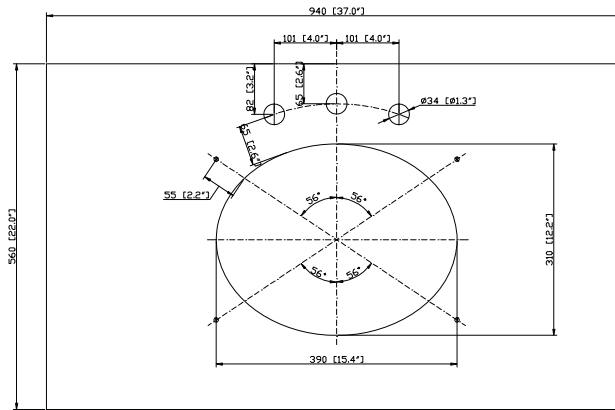

Product Diagrams

Top

Side