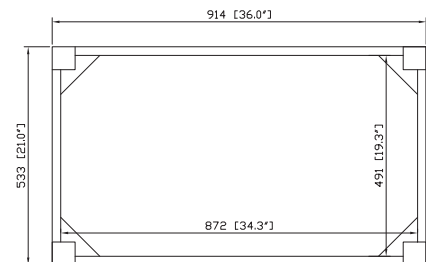

Top

For customer support please call 626 404 7678 weekdays 9:00 to 6:00 PST