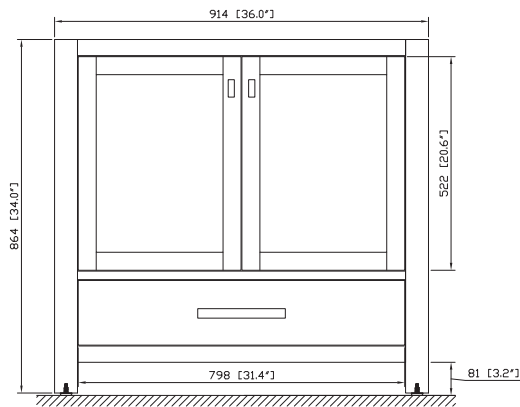

Avanity

MODERO-V36-WT

Features

- Solid Poplar frame and Birch veneer with plywood
- 2 soft-close doors
- 1 soft-close drawer
- Brushed nickel finished hardware
- Adjustable height levelers
- Under counter application

Colors / Finishes

- White

Nominal Dimension

- 36W x 21D x 34H (inches)

Components

Mirror	MODERO-M28-WT	MODERO-MC28-WT	
Vanity Top	SUT37BK	SUT37CW	SUT37GB
Sink	CUM18WT	CUM18LN	

Product Diagrams

Front

Colors / Finishes

- BK - Black
- CW - Carrera White
- GB - Galala Beige

Nominal Dimension

- 37W x 22D x 0.75H inches
- 940 x 560 x 18 mm

Components

Drain	CUM18WT	CUM18LN	
Vanity	LEXINGTON-V36-LE	LOFT-V36-DW	MERLOT-V36-ES
	MADISON-V36-LE	MADISON-V36-TO	MODERO-V36-ES

- WT - White
- LN - Linen

Nominal Dimension

- 18W x 15D x 7.7H inches
- 458 x 381 x 196 mm

Components

Drain	VC-DRAIN-CP	VC-DRAIN-BN					
Vanity Top	SUT25BK	SUT25CW	SUT25GB	SUT31BK	SUT31CW	SUT31GB	SUT37BK
	SUT37GB	SUT49BK	SUT49CW	SUT49GB	SUT37CW	SUT61BK	SUT61CW
	SUT61GB	SUT73BK	SUT73CW	SUT73GB			