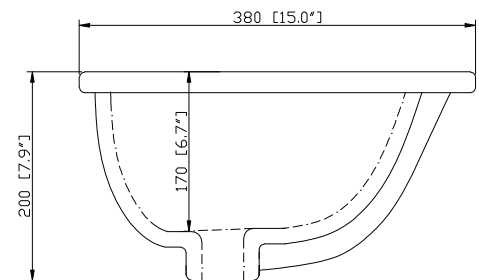

Colors / Finishes

- White

Nominal Dimension

- 36W x 21D x 34H (inches)

Components

Mirror	MODERO-M28-WT	MODERO-MC28-WT	
Vanity Top	SUT37BK	SUT37CW	SUT37GB
Sink	CUM18WT	CUM18LN	

Product Diagrams

Front

Colors / Finishes

- BK - Black
- CW - Carrera White
- GB - Galala Beige

Nominal Dimension

- 37W x 22D x 0.75H inches
- 940 x 560 x 18 mm

Components

Drain	CUM18WT	CUM18LN	
Vanity	LEXINGTON-V36-LE	LOFT-V36-DW	MERLOT-V36-ES
	MADISON-V36-LE	MADISON-V36-TO	MODERO-V36-ES

- WT - White
- LN - Linen

Nominal Dimension

- 18W x 15D x 7.7H inches
- 458 x 381 x 196 mm

Components

Drain	VC-DRAIN-CP	VC-DRAIN-BN					
Vanity Top	SUT25BK	SUT25CW	SUT25GB	SUT31BK	SUT31CW	SUT31GB	SUT37BK
	SUT37GB	SUT49BK	SUT49CW	SUT49GB	SUT37CW	SUT61BK	SUT61CW
	SUT61GB	SUT73BK	SUT73CW	SUT73GB			

Product Diagrams

Front

Side