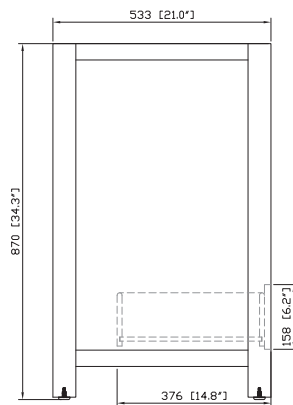

Avanity

MODERO-V36-WT

Features

- Solid Poplar frame and Birch veneer with plywood
- 2 soft-close doors
- 1 soft-close drawer
- Brushed nickel finished hardware
- Adjustable height levelers
- Under counter application

Colors / Finishes

- White

Nominal Dimension

- 36W x 21D x 34H (inches)

Components

Mirror	MODERO-M28-WT	MODERO-MC28-WT	
Vanity Top	SUT37BK	SUT37CW	SUT37GB
Sink	CUM18WT	CUM18LN	

Product Diagrams

Front

Back

Side

Top

For customer support please call 626 404 7678 weekdays 9:00 to 6:00 PST