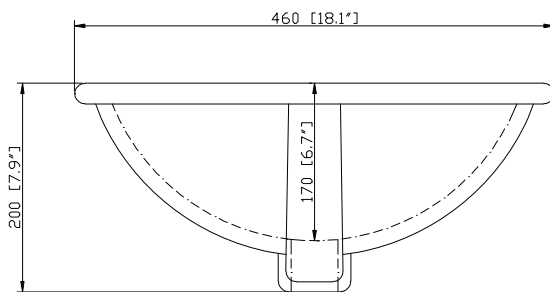

Colors / Finishes

- White

Nominal Dimension

- 36W x 21D x 34H (inches)

Components

Mirror	MODERO-M28-WT	MODERO-MC28-WT	
Vanity Top	SUT37BK	SUT37CW	SUT37GB
Sink	CUM18WT	CUM18LN	

Product Diagrams

Front

Colors / Finishes

- BK - Black
- CW - Carrera White
- GB - Galala Beige

Nominal Dimension

- 37W x 22D x 0.75H inches
- 940 x 560 x 18 mm

Components

Drain	CUM18WT	CUM18LN	
Vanity	LEXINGTON-V36-LE	LOFT-V36-DW	MERLOT-V36-ES
	MADISON-V36-LE	MADISON-V36-TO	MODERO-V36-ES

- WT - White
- LN - Linen

Nominal Dimension

- 18W x 15D x 7.7H inches
- 458 x 381 x 196 mm

Components

Drain	VC-DRAIN-CP	VC-DRAIN-BN					
Vanity Top	SUT25BK	SUT25CW	SUT25GB	SUT31BK	SUT31CW	SUT31GB	SUT37BK
	SUT37GB	SUT49BK	SUT49CW	SUT49GB	SUT37CW	SUT61BK	SUT61CW
	SUT61GB	SUT73BK	SUT73CW	SUT73GB			

Product Diagrams

Front

Side