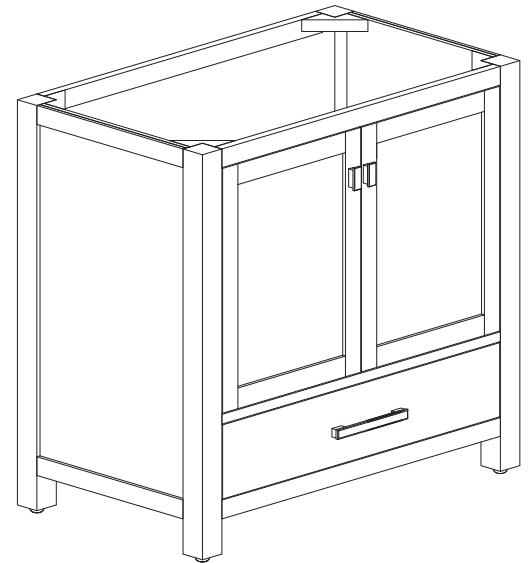

Avanity

MODERO-V36-WT

Features

- Solid Poplar frame and Birch veneer with plywood
- 2 soft-close doors
- 1 soft-close drawer
- Brushed nickel finished hardware
- Adjustable height levelers
- Under counter application

Colors / Finishes

- White

Nominal Dimension

- 36W x 21D x 34H (inches)

Components

Mirror	MODERO-M28-WT	MODERO-MC28-WT	
Vanity Top	SUT37BK	SUT37CW	SUT37GB
Sink	CUM18WT	CUM18LN	

Product Diagrams

Front

Back

Side

Top

For customer support please call 626 404 7678 weekdays 9:00 to 6:00 PST

SUT37BK / SUT37CW / SUT37GB

Features

- BK - Natural black granite
- CW - Natural Carrera White marble
- GB - Natural Galala Beige marble
- Top cutout for single undermount sink
- Top pre-drilled for 8" widespread faucet
- 4" backsplash included

- WT - White
- LN - Linen

Nominal Dimension

- 18W x 15D x 7.7H inches
- 458 x 381 x 196 mm

Components

Drain	VC-DRAIN-CP	VC-DRAIN-BN					
Vanity Top	SUT25BK	SUT25CW	SUT25GB	SUT31BK	SUT31CW	SUT31GB	SUT37BK
	SUT37GB	SUT49BK	SUT49CW	SUT49GB	SUT37CW	SUT61BK	SUT61CW
	SUT61GB	SUT73BK	SUT73CW	SUT73GB			