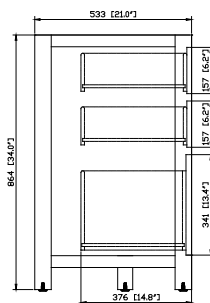

Colors / Finishes

- White

Nominal Dimension

- 60W x 21D x 34H (inches)

Components

| | | | |
|------------|---------------|----------------|---------|
| Mirror | MODERO-M28-WT | MODERO-MC28-WT | |
| Vanity Top | SUT60BK | SUT60CW | SUT60GB |
| Sink | CUM18WT | CUM18LN | |

Product Diagrams

Front

Back

Side

Top

For customer support please call 626 404 7678 weekdays 9:00 to 6:00 PST

Avanity

CUM18LN / CUM18WT

Features

- Vitreous China
- Undermount application

Colors / Finishes

- WT - White
- LN - Linen

Nominal Dimension

- 18.1W x 15D x 7.9H inches
- 458 x 380 x 200 mm

Components

| | | | | | | | |
|-------------------|-------------|-------------|---------|---------|---------|---------|---------|
| Drain | VC-DRAIN-CP | VC-DRAIN-BN | | | | | |
| Vanity Top | SUT25BK | SUT25CW | SUT25GB | SUT31BK | SUT31CW | SUT31GB | SUT37BK |
| | SUT37GB | SUT49BK | SUT49CW | SUT49GB | SUT37CW | SUT61BK | SUT61CW |
| | SUT61GB | SUT73BK | SUT73CW | SUT73GB | | | |