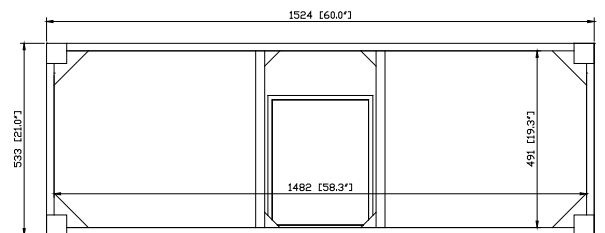

Colors / Finishes

- White

Nominal Dimension

- 60W x 21D x 34H (inches)

Components

| | | | |
|------------|---------------|----------------|---------|
| Mirror | MODERO-M28-WT | MODERO-MC28-WT | |
| Vanity Top | SUT60BK | SUT60CW | SUT60GB |
| Sink | CUM18WT | CUM18LN | |

Product Diagrams

Front

Back

Side

Top

For customer support please call 626 404 7678 weekdays 9:00 to 6:00 PST

Avanity

CUM18LN / CUM18WT

Features

- Vitreous China
- Undermount application

Colors / Finishes

- WT - White
- LN - Linen

Nominal Dimension

- 18.1W x 15D x 7.9H inches
- 458 x 380 x 200 mm

Components

| | | | | | | | |
|-------------------|-------------|-------------|---------|---------|---------|---------|---------|
| Drain | VC-DRAIN-CP | VC-DRAIN-BN | | | | | |
| Vanity Top | SUT25BK | SUT25CW | SUT25GB | SUT31BK | SUT31CW | SUT31GB | SUT37BK |
| | SUT37GB | SUT49BK | SUT49CW | SUT49GB | SUT37CW | SUT61BK | SUT61CW |
| | SUT61GB | SUT73BK | SUT73CW | SUT73GB | | | |