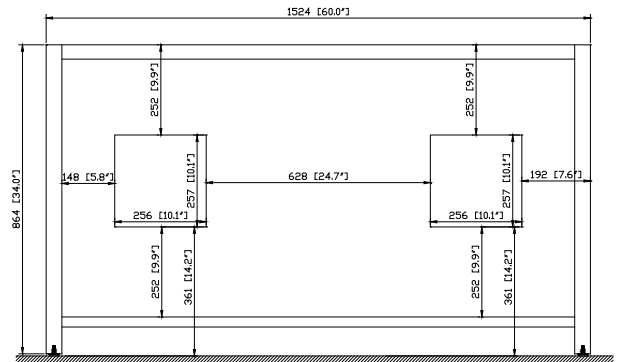

Colors / Finishes

- White

Nominal Dimension

- 60W x 21D x 34H (inches)

Components

| | | | |
|------------|---------------|----------------|---------|
| Mirror | MODERO-M28-WT | MODERO-MC28-WT | |
| Vanity Top | SUT60BK | SUT60CW | SUT60GB |
| Sink | CUM18WT | CUM18LN | |

Product Diagrams

Front

Back

Side

Top

For customer support please call 626 404 7678 weekdays 9:00 to 6:00 PST

Avanity

CUM18LN / CUM18WT

Features

- Vitreous China
- Undermount application

Colors / Finishes

- WT - White
- LN - Linen

Nominal Dimension

- 18.1W x 15D x 7.9H inches
- 458 x 380 x 200 mm

Components

| | | | | | | | |
|-------------------|-------------|-------------|---------|---------|---------|---------|---------|
| Drain | VC-DRAIN-CP | VC-DRAIN-BN | | | | | |
| Vanity Top | SUT25BK | SUT25CW | SUT25GB | SUT31BK | SUT31CW | SUT31GB | SUT37BK |
| | SUT37GB | SUT49BK | SUT49CW | SUT49GB | SUT37CW | SUT61BK | SUT61CW |
| | SUT61GB | SUT73BK | SUT73CW | SUT73GB | | | |