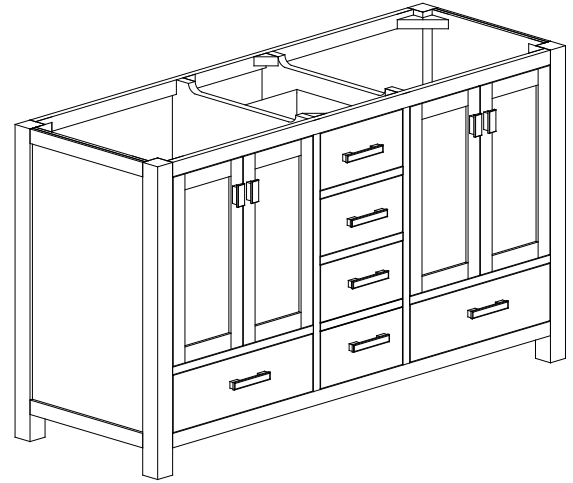

Avanity

MODERO-V60-WT

Features

- Solid poplar frame and birch veneer plywood
- 4 soft-close doors
- 5 soft-close drawers
- Brushed nickel finished hardware
- Vanity accomodates dual undermount sinks
- Adjustable height levelers
- Under counter application

Colors / Finishes

- White

Nominal Dimension

- 60W x 21D x 34H (inches)

Components

| | | | |
|------------|---------------|----------------|---------|
| Mirror | MODERO-M28-WT | MODERO-MC28-WT | |
| Vanity Top | SUT60BK | SUT60CW | SUT60GB |
| Sink | CUM18WT | CUM18LN | |

Features

- Vitreous China
- Undermount application

Colors / Finishes

- WT - White
- LN - Linen

Nominal Dimension

- 18.1W x 15D x 7.9H inches
- 458 x 380 x 200 mm

Components

| | | | | | | | |
|-------------------|-------------|-------------|---------|---------|---------|---------|---------|
| Drain | VC-DRAIN-CP | VC-DRAIN-BN | | | | | |
| Vanity Top | SUT25BK | SUT25CW | SUT25GB | SUT31BK | SUT31CW | SUT31GB | SUT37BK |
| | SUT37GB | SUT49BK | SUT49CW | SUT49GB | SUT37CW | SUT61BK | SUT61CW |
| | SUT61GB | SUT73BK | SUT73CW | SUT73GB | | | |