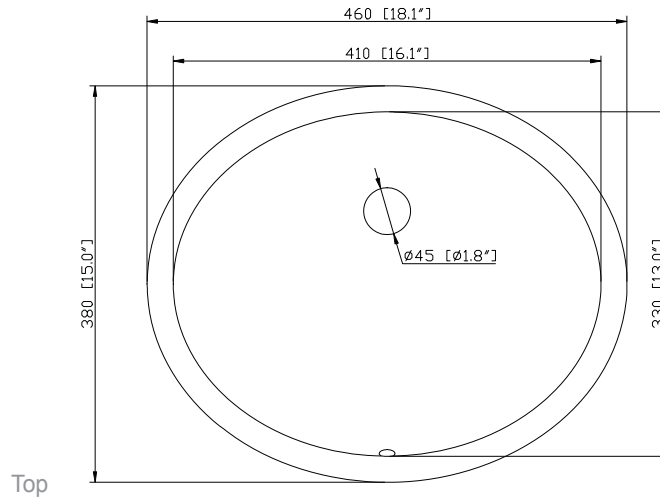

Colors / Finishes

- White

Nominal Dimension

- 60W x 21D x 34H (inches)

Components

| | | | |
|------------|---------------|----------------|---------|
| Mirror | MODERO-M28-WT | MODERO-MC28-WT | |
| Vanity Top | SUT60BK | SUT60CW | SUT60GB |
| Sink | CUM18WT | CUM18LN | |

Product Diagrams

Front

Back

Side

Top

For customer support please call 626 404 7678 weekdays 9:00 to 6:00 PST

Avanity

CUM18LN / CUM18WT

Features

- Vitreous China
- Undermount application

Colors / Finishes

- WT - White
- LN - Linen

Nominal Dimension

- 18.1W x 15D x 7.9H inches
- 458 x 380 x 200 mm

Components

| | | | | | | | |
|-------------------|-------------|-------------|---------|---------|---------|---------|---------|
| Drain | VC-DRAIN-CP | VC-DRAIN-BN | | | | | |
| Vanity Top | SUT25BK | SUT25CW | SUT25GB | SUT31BK | SUT31CW | SUT31GB | SUT37BK |
| | SUT37GB | SUT49BK | SUT49CW | SUT49GB | SUT37CW | SUT61BK | SUT61CW |
| | SUT61GB | SUT73BK | SUT73CW | SUT73GB | | | |

Product Diagrams

Front

Side