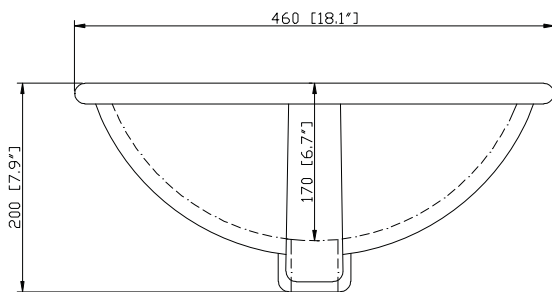

Colors / Finishes

- White

Nominal Dimension

- 60W x 21D x 34H (inches)

Components

| | | | |
|------------|---------------|----------------|---------|
| Mirror | MODERO-M28-WT | MODERO-MC28-WT | |
| Vanity Top | SUT60BK | SUT60CW | SUT60GB |
| Sink | CUM18WT | CUM18LN | |

Features

- Vitreous China
- Undermount application

Colors / Finishes

- WT - White
- LN - Linen

Nominal Dimension

- 18.1W x 15D x 7.9H inches
- 458 x 380 x 200 mm

Components

| | | | | | | | |
|-------------------|-------------|-------------|---------|---------|---------|---------|---------|
| Drain | VC-DRAIN-CP | VC-DRAIN-BN | | | | | |
| Vanity Top | SUT25BK | SUT25CW | SUT25GB | SUT31BK | SUT31CW | SUT31GB | SUT37BK |
| | SUT37GB | SUT49BK | SUT49CW | SUT49GB | SUT37CW | SUT61BK | SUT61CW |
| | SUT61GB | SUT73BK | SUT73CW | SUT73GB | | | |

Product Diagrams

Front

Side