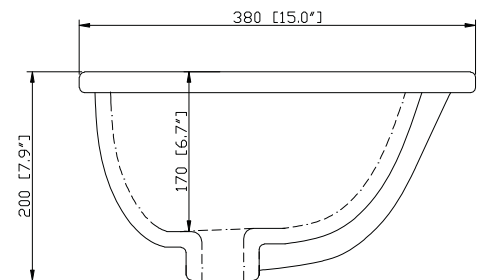

Colors / Finishes

- White

Nominal Dimension

- 60W x 21D x 34H (inches)

Components

| | | | |
|------------|---------------|----------------|---------|
| Mirror | MODERO-M28-WT | MODERO-MC28-WT | |
| Vanity Top | SUT60BK | SUT60CW | SUT60GB |
| Sink | CUM18WT | CUM18LN | |

Features

- Vitreous China
- Undermount application

Colors / Finishes

- WT - White
- LN - Linen

Nominal Dimension

- 18.1W x 15D x 7.9H inches
- 458 x 380 x 200 mm

Components

| | | | | | | | |
|-------------------|-------------|-------------|---------|---------|---------|---------|---------|
| Drain | VC-DRAIN-CP | VC-DRAIN-BN | | | | | |
| Vanity Top | SUT25BK | SUT25CW | SUT25GB | SUT31BK | SUT31CW | SUT31GB | SUT37BK |
| | SUT37GB | SUT49BK | SUT49CW | SUT49GB | SUT37CW | SUT61BK | SUT61CW |
| | SUT61GB | SUT73BK | SUT73CW | SUT73GB | | | |

Product Diagrams

Front

Side