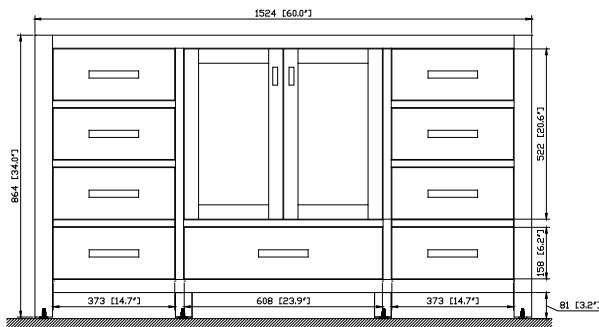

Avanity

MODERO-V60-WT-A

Features

- Solid poplar frame and birch veneer plywood
- 2 soft-close doors
- 7 soft-close drawers
- Brushed nickel finished hardware
- Vanity accomodates dual undermount sinks
- Adjustable height levelers
- Vanity accomodates single undermount sink

Colors / Finishes

- White

Nominal Dimension

- 60W x 21D x 34H (inches)

Components

Mirror	MODERO-M28-WT	MODERO-MC28-WT	
Vanity Top	SUT60BK	SUT60CW	SUT60GB
Sink	CUM18WT	CUM18LN	

Product Diagrams

Front

Nominal Dimension

- 61W x 22D x 1H inches
- 1550 x 560 x 25 mm

Colors / Finishes

- BK - Black
- CW - Carrera White
- GB - Galala Beige

Components

Sink	CUM18WT	CUM18LN	
Vanity	MODERO-V60-ES-A	MODERO-V60-WT-A	

- WT - White
- LN - Linen

Nominal Dimension

- 18.1W x 15D x 7.9H inches
- 458 x 380 x 200 mm

Components

Drain	VC-DRAIN-CP	VC-DRAIN-BN					
Vanity Top	SUT25BK	SUT25CW	SUT25GB	SUT31BK	SUT31CW	SUT31GB	SUT37BK
	SUT37GB	SUT49BK	SUT49CW	SUT49GB	SUT37CW	SUT61BK	SUT61CW
	SUT61GB	SUT73BK	SUT73CW	SUT73GB			