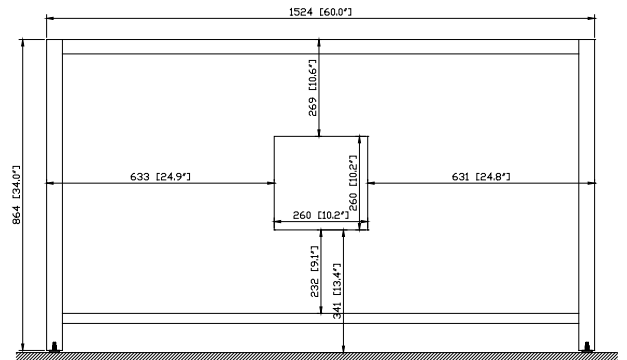

Colors / Finishes

- White

Nominal Dimension

- 60W x 21D x 34H (inches)

Components

Mirror	MODERO-M28-WT	MODERO-MC28-WT	
Vanity Top	SUT60BK	SUT60CW	SUT60GB
Sink	CUM18WT	CUM18LN	

Product Diagrams

Front

Nominal Dimension

- 61W x 22D x 1H inches
- 1550 x 560 x 25 mm

Colors / Finishes

- BK - Black
- CW - Carrera White
- GB - Galala Beige

Components

Sink	CUM18WT	CUM18LN	
Vanity	MODERO-V60-ES-A	MODERO-V60-WT-A	

- WT - White
- LN - Linen

Nominal Dimension

- 18.1W x 15D x 7.9H inches
- 458 x 380 x 200 mm

Components

Drain	VC-DRAIN-CP	VC-DRAIN-BN					
Vanity Top	SUT25BK	SUT25CW	SUT25GB	SUT31BK	SUT31CW	SUT31GB	SUT37BK
	SUT37GB	SUT49BK	SUT49CW	SUT49GB	SUT37CW	SUT61BK	SUT61CW
	SUT61GB	SUT73BK	SUT73CW	SUT73GB			