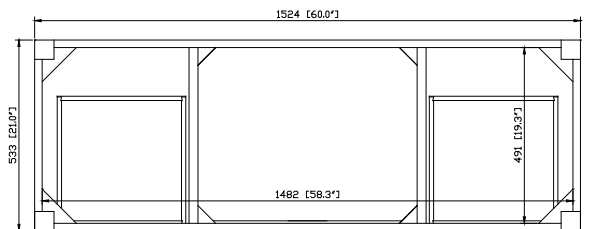

Colors / Finishes

- White

Nominal Dimension

- 60W x 21D x 34H (inches)

Components

Mirror	MODERO-M28-WT	MODERO-MC28-WT	
Vanity Top	SUT60BK	SUT60CW	SUT60GB
Sink	CUM18WT	CUM18LN	

Product Diagrams

Front

Back

Side

Top

SUT61BK-1 / SUT61CW-1/ SUT61GB-1

Features

- BK - Natural black granite
- CW - Natural Carrera White marble
- GB - Natural Galala Beige marble
- Top cutout for single undermount sink
- Top pre-drilled for 8" widespread faucet
- 4" backsplash included

Nominal Dimension

- 61W x 22D x 1H inches
- 1550 x 560 x 25 mm

Colors / Finishes

- BK - Black
- CW - Carrera White
- GB - Galala Beige

Components

Sink	CUM18WT	CUM18LN	
Vanity	MODERO-V60-ES-A	MODERO-V60-WT-A	

- WT - White
- LN - Linen

Nominal Dimension

- 18.1W x 15D x 7.9H inches
- 458 x 380 x 200 mm

Components

Drain	VC-DRAIN-CP	VC-DRAIN-BN					
Vanity Top	SUT25BK	SUT25CW	SUT25GB	SUT31BK	SUT31CW	SUT31GB	SUT37BK
	SUT37GB	SUT49BK	SUT49CW	SUT49GB	SUT37CW	SUT61BK	SUT61CW
	SUT61GB	SUT73BK	SUT73CW	SUT73GB			