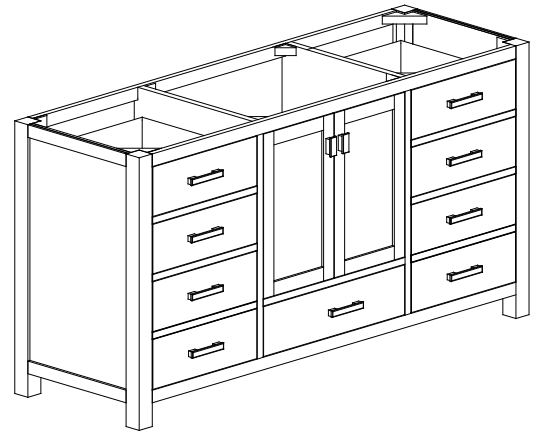

Avanity

MODERO-V60-WT-A

Features

- Solid poplar frame and birch veneer plywood
- 2 soft-close doors
- 7 soft-close drawers
- Brushed nickel finished hardware
- Vanity accomodates dual undermount sinks
- Adjustable height levelers
- Vanity accomodates single undermount sink

Colors / Finishes

- White

Nominal Dimension

- 60W x 21D x 34H (inches)

Components

Mirror	MODERO-M28-WT	MODERO-MC28-WT	
Vanity Top	SUT60BK	SUT60CW	SUT60GB
Sink	CUM18WT	CUM18LN	

Product Diagrams

Front

Nominal Dimension

- 61W x 22D x 1H inches
- 1550 x 560 x 25 mm

Colors / Finishes

- BK - Black
- CW - Carrera White
- GB - Galala Beige

Components

Sink	CUM18WT	CUM18LN	
Vanity	MODERO-V60-ES-A	MODERO-V60-WT-A	

- WT - White
- LN - Linen

Nominal Dimension

- 18.1W x 15D x 7.9H inches
- 458 x 380 x 200 mm

Components

Drain	VC-DRAIN-CP	VC-DRAIN-BN					
Vanity Top	SUT25BK	SUT25CW	SUT25GB	SUT31BK	SUT31CW	SUT31GB	SUT37BK
	SUT37GB	SUT49BK	SUT49CW	SUT49GB	SUT37CW	SUT61BK	SUT61CW
	SUT61GB	SUT73BK	SUT73CW	SUT73GB			