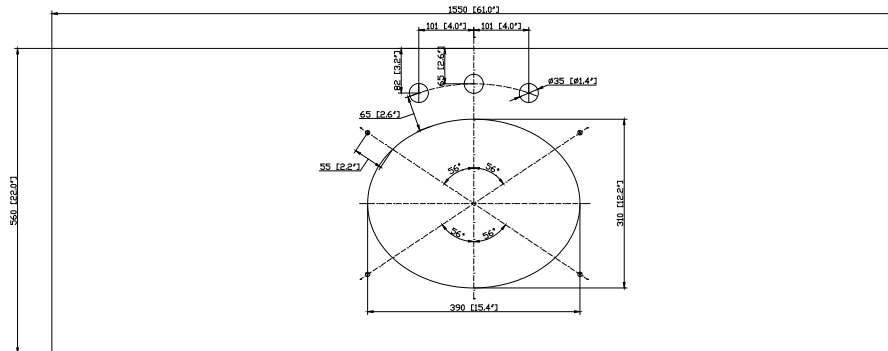

Product Diagrams

Top