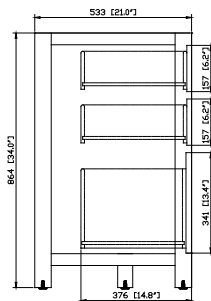

Avanity

MODERO-V60-WT-A

Features

- Solid poplar frame and birch veneer plywood
- 2 soft-close doors
- 7 soft-close drawers
- Brushed nickel finished hardware
- Vanity accomodates dual undermount sinks
- Adjustable height levelers
- Vanity accomodates single undermount sink

Colors / Finishes

- White

Nominal Dimension

- 60W x 21D x 34H (inches)

Components

Mirror	MODERO-M28-WT	MODERO-MC28-WT	
Vanity Top	SUT60BK	SUT60CW	SUT60GB
Sink	CUM18WT	CUM18LN	

Product Diagrams

Front

Side