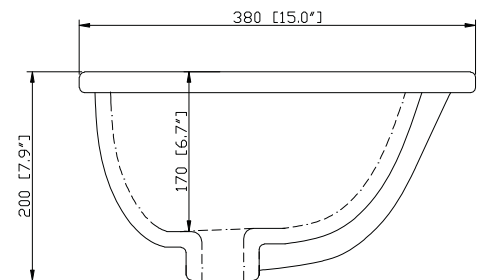

Colors / Finishes

- White

Nominal Dimension

- 60W x 21D x 34H (inches)

Components

Mirror	MODERO-M28-WT	MODERO-MC28-WT	
Vanity Top	SUT60BK	SUT60CW	SUT60GB
Sink	CUM18WT	CUM18LN	

Product Diagrams

Front

Nominal Dimension

- 61W x 22D x 1H inches
- 1550 x 560 x 25 mm

Colors / Finishes

- BK - Black
- CW - Carrera White
- GB - Galala Beige

Components

Sink	CUM18WT	CUM18LN	
Vanity	MODERO-V60-ES-A	MODERO-V60-WT-A	

- WT - White
- LN - Linen

Nominal Dimension

- 18.1W x 15D x 7.9H inches
- 458 x 380 x 200 mm

Components

Drain	VC-DRAIN-CP	VC-DRAIN-BN					
Vanity Top	SUT25BK	SUT25CW	SUT25GB	SUT31BK	SUT31CW	SUT31GB	SUT37BK
	SUT37GB	SUT49BK	SUT49CW	SUT49GB	SUT37CW	SUT61BK	SUT61CW
	SUT61GB	SUT73BK	SUT73CW	SUT73GB			

Product Diagrams

Front

Side