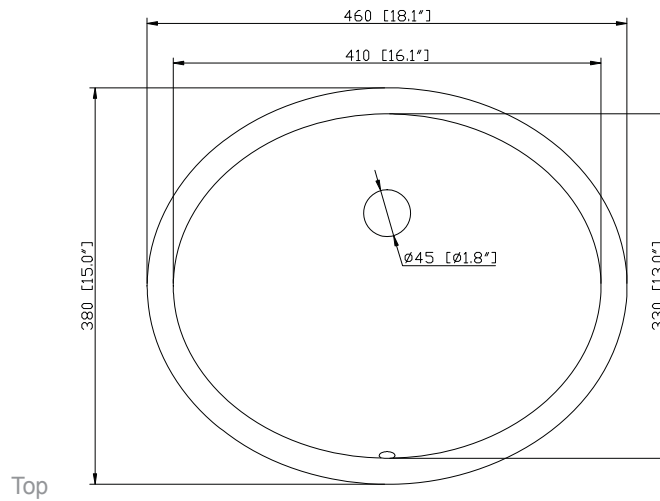

Colors / Finishes

- White

Nominal Dimension

- 60W x 21D x 34H (inches)

Components

Mirror	MODERO-M28-WT	MODERO-MC28-WT	
Vanity Top	SUT60BK	SUT60CW	SUT60GB
Sink	CUM18WT	CUM18LN	

Product Diagrams

Front

Nominal Dimension

- 61W x 22D x 1H inches
- 1550 x 560 x 25 mm

Colors / Finishes

- BK - Black
- CW - Carrera White
- GB - Galala Beige

Components

Sink	CUM18WT	CUM18LN	
Vanity	MODERO-V60-ES-A	MODERO-V60-WT-A	

- WT - White
- LN - Linen

Nominal Dimension

- 18.1W x 15D x 7.9H inches
- 458 x 380 x 200 mm

Components

Drain	VC-DRAIN-CP	VC-DRAIN-BN					
Vanity Top	SUT25BK	SUT25CW	SUT25GB	SUT31BK	SUT31CW	SUT31GB	SUT37BK
	SUT37GB	SUT49BK	SUT49CW	SUT49GB	SUT37CW	SUT61BK	SUT61CW
	SUT61GB	SUT73BK	SUT73CW	SUT73GB			

Product Diagrams

Front

Side