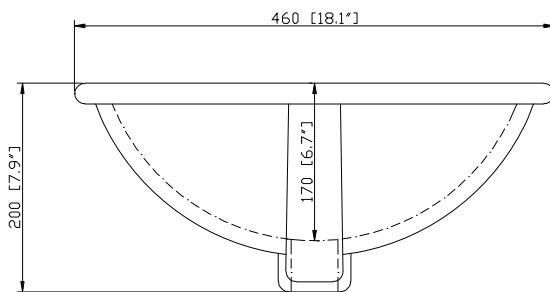

Colors / Finishes

- White

Nominal Dimension

- 60W x 21D x 34H (inches)

Components

Mirror	MODERO-M28-WT	MODERO-MC28-WT	
Vanity Top	SUT60BK	SUT60CW	SUT60GB
Sink	CUM18WT	CUM18LN	

Product Diagrams

Front

Nominal Dimension

- 61W x 22D x 1H inches
- 1550 x 560 x 25 mm

Colors / Finishes

- BK - Black
- CW - Carrera White
- GB - Galala Beige

Components

Sink	CUM18WT	CUM18LN	
Vanity	MODERO-V60-ES-A	MODERO-V60-WT-A	

- WT - White
- LN - Linen

Nominal Dimension

- 18.1W x 15D x 7.9H inches
- 458 x 380 x 200 mm

Components

Drain	VC-DRAIN-CP	VC-DRAIN-BN					
Vanity Top	SUT25BK	SUT25CW	SUT25GB	SUT31BK	SUT31CW	SUT31GB	SUT37BK
	SUT37GB	SUT49BK	SUT49CW	SUT49GB	SUT37CW	SUT61BK	SUT61CW
	SUT61GB	SUT73BK	SUT73CW	SUT73GB			

Product Diagrams

Front

Side