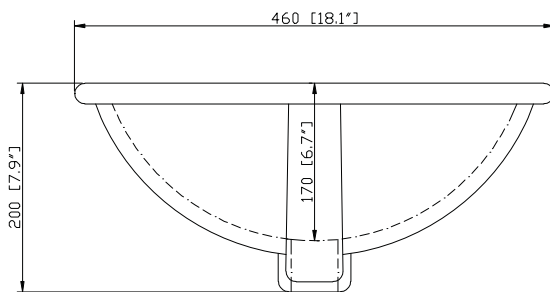

Product Diagrams

Front