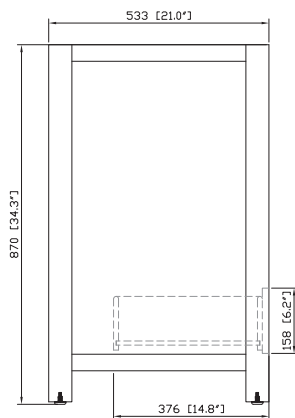

Avanity

MODERO-V48-WT

Features

- Solid Poplar frame and Birch veneer with plywood
- 4 soft-close doors
- 3 soft-close drawers
- Brushed nickel finished hardware
- Adjustable height levelers
- Under counter application

Colors / Finishes

- White

Nominal Dimension

- 48W x 21D x 34H (inches)

Components

Mirror	MODERO-M28-WT	MODERO-MC28-WT	
Vanity Top	SUT49BK	SUT49CW	SUT49GB
Sink	CUM18WT	CUM18LN	

Product Diagrams

Side

Top

For customer support please call 626 404 7678 weekdays 9:00 to 6:00 PST