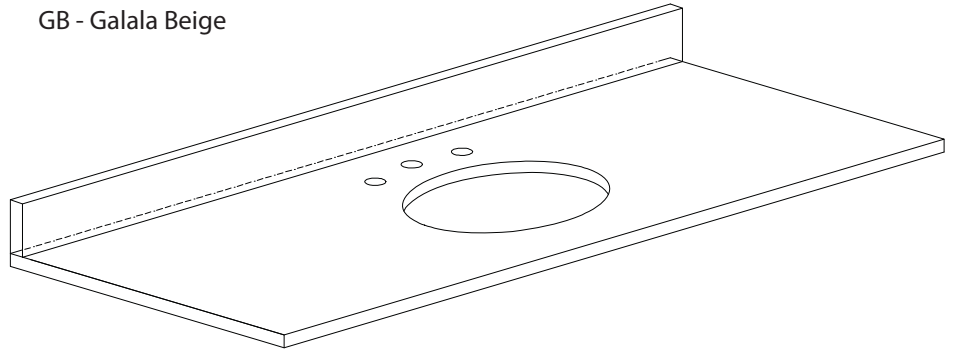

## Nominal Dimension

- 48W x 21D x 34H (inches)

### Features

- BK - Natural black granite
- CW - Natural Carrera White marble
- GB - Natural Galala Beige marble
- Top cutout for single undermount sink
- Top pre-drilled for 8" widespread faucet
- 4" backsplash included

### Nominal Dimension

- 49W x 22D x 0.75H inches
- 1244 x 560 x 18 mm