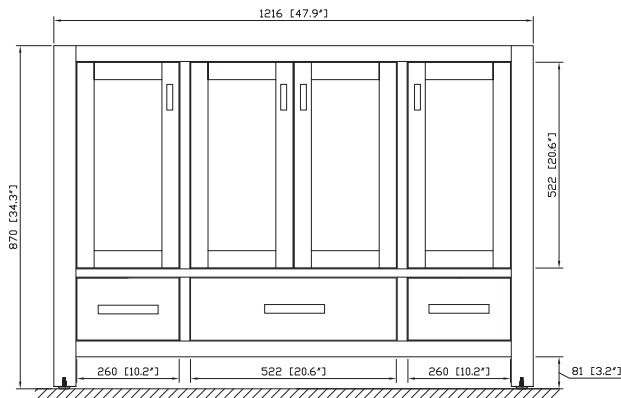

Product Diagrams

Front