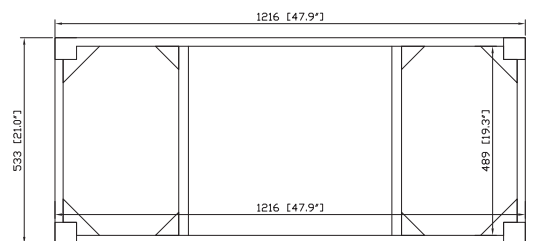

Top

For customer support please call 626 404 7678 weekdays 9:00 to 6:00 PST