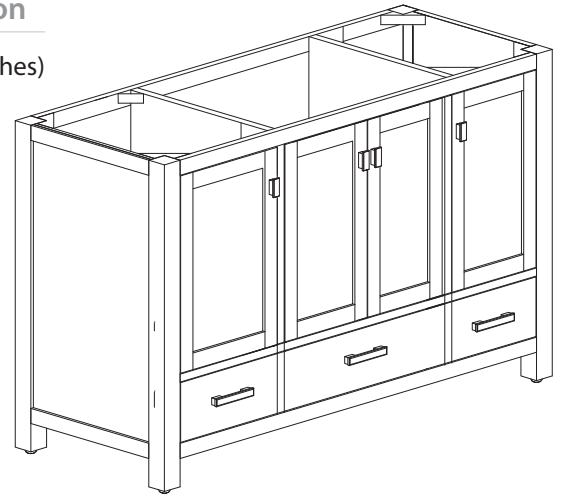

## Features

- Solid Poplar frame and Birch veneer with plywood
- 4 soft-close doors
- 3 soft-close drawers
- Brushed nickel finished hardware
- Adjustable height levelers
- Under counter application

## Nominal Dimension

- 48W x 21D x 34H (inches)

### Nominal Dimension

- 49W x 22D x 0.75H inches
- 1244 x 560 x 18 mm