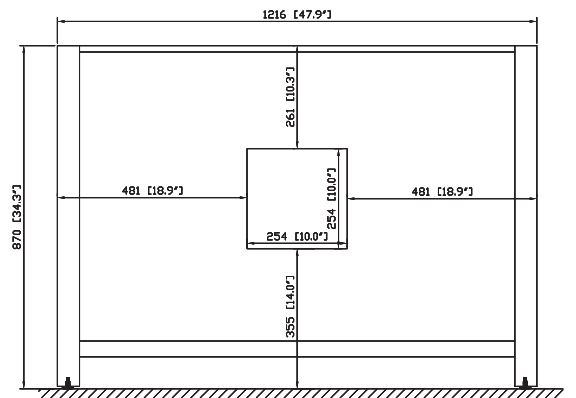

Avanity

MODERO-V48-WT

Features

- Solid Poplar frame and Birch veneer with plywood
- 4 soft-close doors
- 3 soft-close drawers
- Brushed nickel finished hardware
- Adjustable height levelers
- Under counter application

Colors / Finishes

- White

Nominal Dimension

- 48W x 21D x 34H (inches)

Components

Mirror	MODERO-M28-WT	MODERO-MC28-WT	
Vanity Top	SUT49BK	SUT49CW	SUT49GB
Sink	CUM18WT	CUM18LN	

Product Diagrams

Back

Side

Top

For customer support please call 626 404 7678 weekdays 9:00 to 6:00 PST