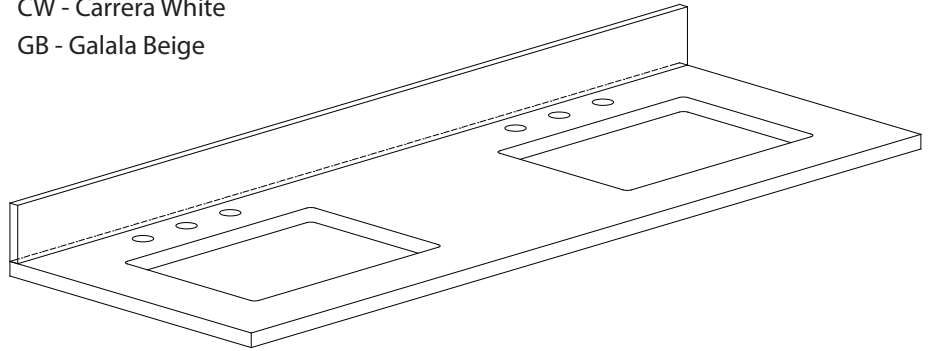

Colors / Finishes

- Chilled Gray

Nominal Dimension

- 72W x 21D x 34H (inches)

Components

Mirror	MODERO-M28-CG	MODERO-MC28-CG	
Vanity Top	SUT73BK	SUT73CW	SUT73GB
	SUT73BK-R	SUT73CW-R	SUT73GB-R
Sink	CUM18WT	CUM18LN	CUM20WT-R
Linen Tower	MODERO-LT24-CG		

- BK - Natural black granite
- CW - Natural Carrera White marble
- GB - Natural Galala Beige marble
- Top cutout for dual undermount sinks
- Top pre-drilled for 8" widespread faucet
- 4" backsplash included

Colors / Finishes

- BK - Black
- CW - Carrera White
- GB - Galala Beige

Nominal Dimension

- 73W x 22D x 1H inches
- 1853 x 560 x 25 mm

Components

Sink	CUM20WT-R	
Vanity	MADISON-V72-TO	MADISON-V72-TO
	MODERO-V72-ES	MODERO-V72-WT

- White

Nominal Dimension

- 20W x 15D x 7.7H inches
- 510 x 381 x 196mm

Components

Drain	VC-DRAIN-CP	VC-DRAIN-BN
-------	-------------	-------------

Product Diagrams

Top

Front