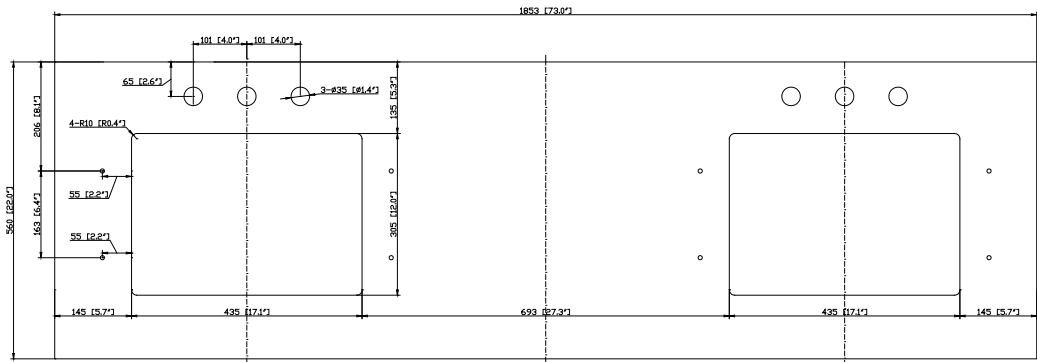

Product Diagrams

Top