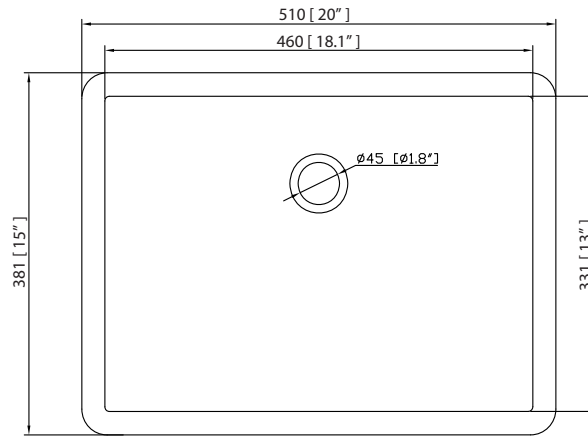

Colors / Finishes

- Chilled Gray

Nominal Dimension

- 72W x 21D x 34H (inches)

Components

Mirror	MODERO-M28-CG	MODERO-MC28-CG	
Vanity Top	SUT73BK	SUT73CW	SUT73GB
	SUT73BK-R	SUT73CW-R	SUT73GB-R
Sink	CUM18WT	CUM18LN	CUM20WT-R
Linen Tower	MODERO-LT24-CG		

Colors / Finishes

- BK - Black
- CW - Carrera White
- GB - Galala Beige

Nominal Dimension

- 73W x 22D x 1H inches
- 1853 x 560 x 25 mm

Components

Sink	CUM20WT-R	
Vanity	MADISON-V72-TO	MADISON-V72-TO
	MODERO-V72-ES	MODERO-V72-WT

- White

Nominal Dimension

- 20W x 15D x 7.7H inches
- 510 x 381 x 196mm

Components

Drain	VC-DRAIN-CP	VC-DRAIN-BN
-------	-------------	-------------

Product Diagrams

Top

Front

Side