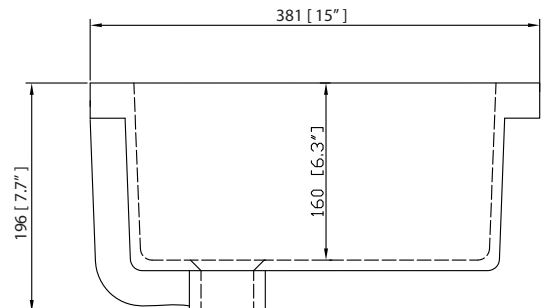

Colors / Finishes

- BK - Black
- CW - Carrera White
- GB - Galala Beige

Nominal Dimension

- 73W x 22D x 1H inches
- 1853 x 560 x 25 mm

Components

Sink	CUM20WT-R	
Vanity	MADISON-V72-TO	MADISON-V72-TO
	MODERO-V72-ES	MODERO-V72-WT

- White

Nominal Dimension

- 20W x 15D x 7.7H inches
- 510 x 381 x 196mm

Components

Drain	VC-DRAIN-CP	VC-DRAIN-BN
-------	-------------	-------------

Product Diagrams

Top

Front

Side