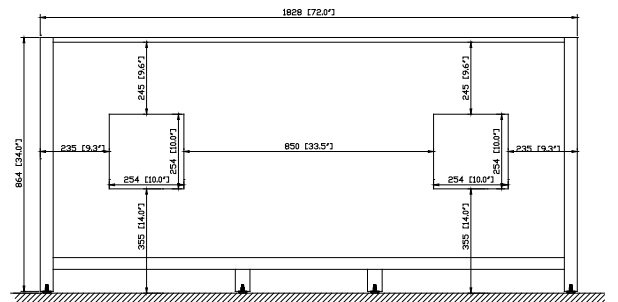

Avanity

MODERO-V72-CG

Features

- Solid poplar frame and birch veneer plywood
- 4 soft-close doors
- 5 soft-close drawers
- Brushed nickel finished hardware
- Vanity accomodates dual undermount sinks
- Adjustable height levelers
- Under counter application

Colors / Finishes

- Chilled Gray

Nominal Dimension

- 72W x 21D x 34H (inches)

Components

Mirror	MODERO-M28-CG	MODERO-MC28-CG	
Vanity Top	SUT73BK	SUT73CW	SUT73GB
	SUT73BK-R	SUT73CW-R	SUT73GB-R
Sink	CUM18WT	CUM18LN	CUM20WT-R
Linen Tower	MODERO-LT24-CG		

Product Diagrams

Back

Side

Top

For customer support please call 866 522 5578 weekdays 9:00 to 6:00 PST