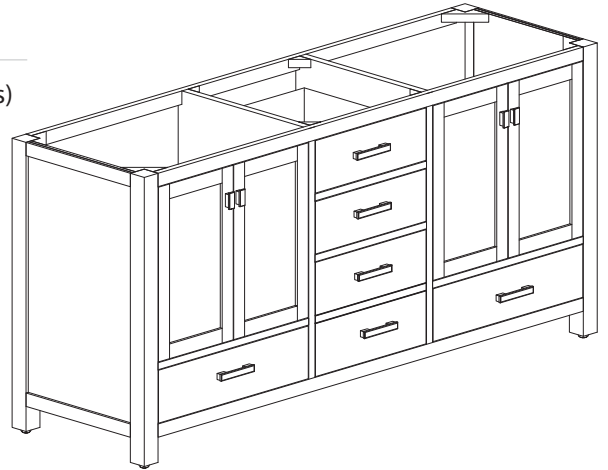

Avanity

MODERO-V72-CG

Features

- Solid poplar frame and birch veneer plywood
- 4 soft-close doors
- 5 soft-close drawers
- Brushed nickel finished hardware
- Vanity accomodates dual undermount sinks
- Adjustable height levelers
- Under counter application

Colors / Finishes

- Chilled Gray

Nominal Dimension

- 72W x 21D x 34H (inches)

Components

Mirror	MODERO-M28-CG	MODERO-MC28-CG	
Vanity Top	SUT73BK	SUT73CW	SUT73GB
	SUT73BK-R	SUT73CW-R	SUT73GB-R
Sink	CUM18WT	CUM18LN	CUM20WT-R
Linen Tower	MODERO-LT24-CG		

Colors / Finishes

- BK - Black
- CW - Carrera White
- GB - Galala Beige

Nominal Dimension

- 73W x 22D x 1H inches
- 1853 x 560 x 25 mm

Components

Sink	CUM20WT-R	
Vanity	MADISON-V72-TO	MADISON-V72-TO
	MODERO-V72-ES	MODERO-V72-WT

- White

Nominal Dimension

- 20W x 15D x 7.7H inches
- 510 x 381 x 196mm

Components

Drain	VC-DRAIN-CP	VC-DRAIN-BN
-------	-------------	-------------

Product Diagrams

Top

Front