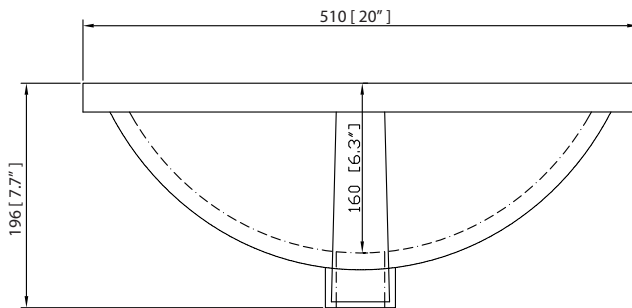

Colors / Finishes

- BK - Black
- CW - Carrera White
- GB - Galala Beige

Nominal Dimension

- 73W x 22D x 1H inches
- 1853 x 560 x 25 mm

Components

Sink	CUM20WT-R	
Vanity	MADISON-V72-TO	MADISON-V72-TO
	MODERO-V72-ES	MODERO-V72-WT

- White

Nominal Dimension

- 20W x 15D x 7.7H inches
- 510 x 381 x 196mm

Components

Drain	VC-DRAIN-CP	VC-DRAIN-BN
-------	-------------	-------------

Product Diagrams

Top

Front

Side