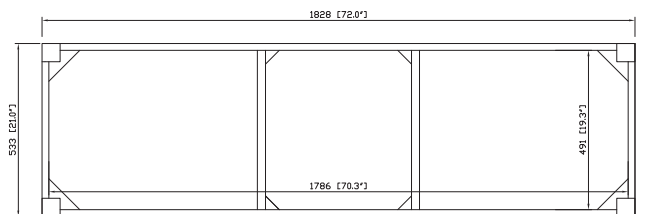

Colors / Finishes

- Chilled Gray

Nominal Dimension

- 72W x 21D x 34H (inches)

Components

Mirror	MODERO-M28-CG	MODERO-MC28-CG	
Vanity Top	SUT73BK	SUT73CW	SUT73GB
	SUT73BK-R	SUT73CW-R	SUT73GB-R
Sink	CUM18WT	CUM18LN	CUM20WT-R
Linen Tower	MODERO-LT24-CG		

Product Diagrams

Front

Back

Side

Top

For customer support please call 866 522 5578 weekdays 9:00 to 6:00 PST

SUT73BK-R / SUT73CW -R / SUT73GB-R

Features

Colors / Finishes

- BK - Black
- CW - Carrera White
- GB - Galala Beige

Nominal Dimension

- 73W x 22D x 1H inches
- 1853 x 560 x 25 mm

Components

Sink	CUM20WT-R	
Vanity	MADISON-V72-TO	MADISON-V72-TO
	MODERO-V72-ES	MODERO-V72-WT

- White

Nominal Dimension

- 20W x 15D x 7.7H inches
- 510 x 381 x 196mm

Components

Drain	VC-DRAIN-CP	VC-DRAIN-BN
-------	-------------	-------------

Product Diagrams

Top

Front