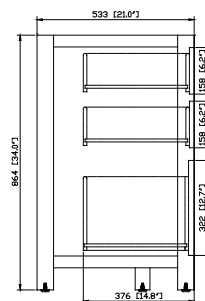

Colors / Finishes

- Chilled Gray

Nominal Dimension

- 72W x 21D x 34H (inches)

Components

Mirror	MODERO-M28-CG	MODERO-MC28-CG	
Vanity Top	SUT73BK	SUT73CW	SUT73GB
	SUT73BK-R	SUT73CW-R	SUT73GB-R
Sink	CUM18WT	CUM18LN	CUM20WT-R
Linen Tower	MODERO-LT24-CG		

Product Diagrams

Front

Back

Side

Top

For customer support please call 866 522 5578 weekdays 9:00 to 6:00 PST

SUT73BK-R / SUT73CW -R / SUT73GB-R

Features

Colors / Finishes

- BK - Black
- CW - Carrera White
- GB - Galala Beige

Nominal Dimension

- 73W x 22D x 1H inches
- 1853 x 560 x 25 mm

Components

Sink	CUM20WT-R	
Vanity	MADISON-V72-TO	MADISON-V72-TO
	MODERO-V72-ES	MODERO-V72-WT

- White

Nominal Dimension

- 20W x 15D x 7.7H inches
- 510 x 381 x 196mm

Components

Drain	VC-DRAIN-CP	VC-DRAIN-BN
-------	-------------	-------------

Product Diagrams

Top

Front