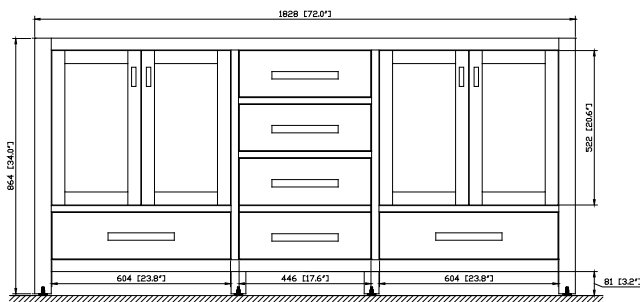

Product Diagrams

Front