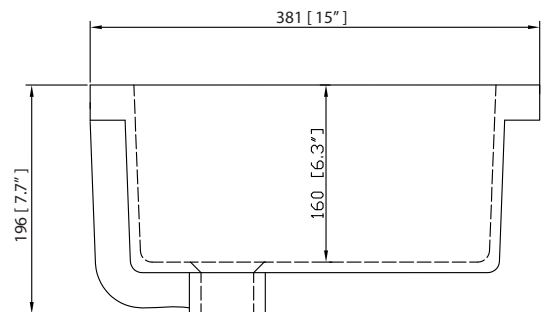

## Nominal Dimension

- 60W x 21D x 34H (inches)

## Nominal Dimension

- 61W x 22D x 1H inches
- 1549 x 560 x 25 mm

## Nominal Dimension

- 20W x 15D x 7.7H inches
- 510 x 381 x 196mm

## Product Diagrams

Top

Front

Side