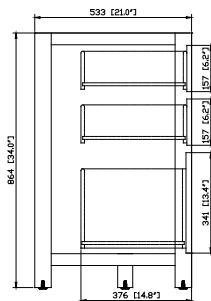

Avanity

MODERO-V60-CG-A

Features

- Solid poplar frame and birch veneer plywood
- 2 soft-close doors
- 7 soft-close drawers
- Brushed nickel finished hardware
- Vanity accomodates dual undermount sinks
- Adjustable height levelers
- Vanity accomodates single undermount sink

Colors / Finishes

- Chilled Gray

Nominal Dimension

- 60W x 21D x 34H (inches)

Components

Mirror	MODERO-M28-CG	MODERO-MC28-CG	
Vanity Top	SUT61BK-1	SUT61CW-1	SUT61GB-1
	SUT61BK-1R	SUT61CW-1R	SUT61GB-1R
Sink	CUM18WT	CUM18LN	CUM20WT-R
Linen Tower	MODERO-LT24-CG		

Product Diagrams

Front

Side

Top

For customer support please call 866 522 5578 weekdays 9:00 to 6:00 PST