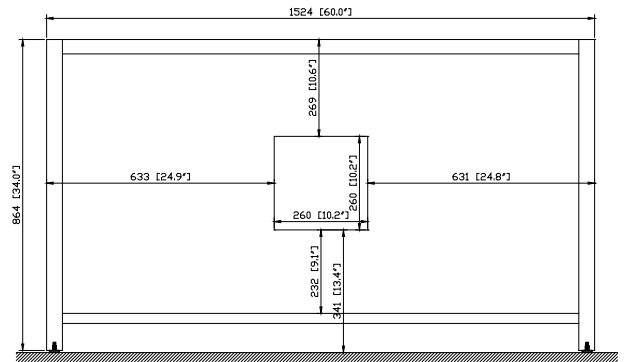

Avanity

MODERO-V60-CG-A

Features

- Solid poplar frame and birch veneer plywood
- 2 soft-close doors
- 7 soft-close drawers
- Brushed nickel finished hardware
- Vanity accomodates dual undermount sinks
- Adjustable height levelers
- Vanity accomodates single undermount sink

Colors / Finishes

- Chilled Gray

Nominal Dimension

- 60W x 21D x 34H (inches)

Components

Mirror	MODERO-M28-CG	MODERO-MC28-CG	
Vanity Top	SUT61BK-1	SUT61CW-1	SUT61GB-1
	SUT61BK-1R	SUT61CW-1R	SUT61GB-1R
Sink	CUM18WT	CUM18LN	CUM20WT-R
Linen Tower	MODERO-LT24-CG		

Product Diagrams

Front

Back

Side

Top

For customer support please call 866 522 5578 weekdays 9:00 to 6:00 PST