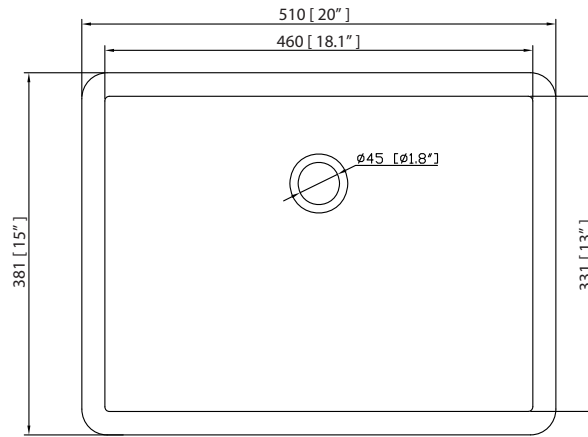

## Nominal Dimension

- 60W x 21D x 34H (inches)

## Nominal Dimension

- 61W x 22D x 1H inches
- 1549 x 560 x 25 mm

## Nominal Dimension

- 20W x 15D x 7.7H inches
- 510 x 381 x 196mm

## Product Diagrams

Top

Front

Side