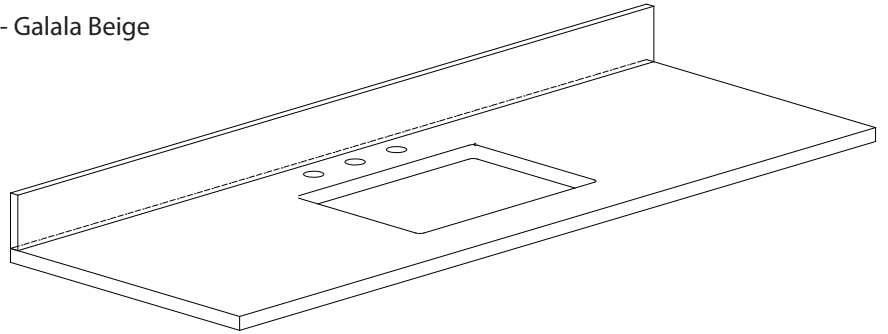

Colors / Finishes

- BK - Black
- CW - Carrera White
- GB - Galala Beige