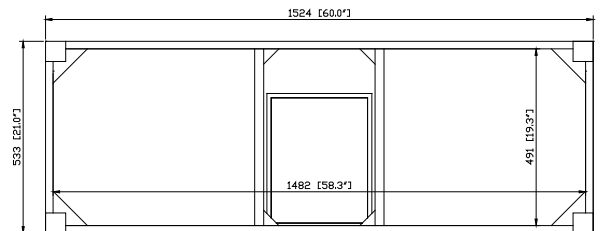

Top

For customer support please call 866 522 5578 weekdays 9:00 to 6:00 PST