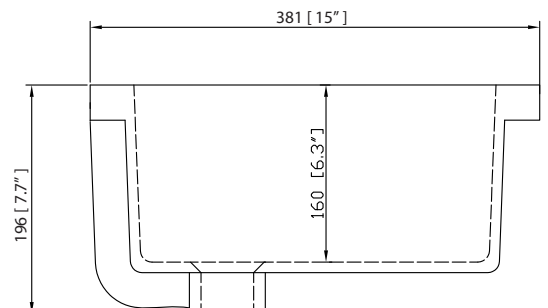

Nominal Dimension

- 61W x 22D x 1H inches
- 1550 x 560 x 25 mm

Colors / Finishes

- BK - Black
- CW - Carrera White
- GB - Galala Beige

Components

Sink	CUM20WT-R	
Vanity	BRENTWOOD-V61-NW	

Product Diagrams

Avanity

CUM20WT-R

Features

- Vitreous China
- Undermount application

Colors / Finishes

- White

Nominal Dimension

- 20W x 15D x 7.7H inches
- 510 x 381 x 196mm

Components

Drain	VC-DRAIN-CP	VC-DRAIN-BN
-------	-------------	-------------

Product Diagrams

Top

Front

Side

For customer support please call 626 404 7678 weekdays 9:00 to 6:00 PST