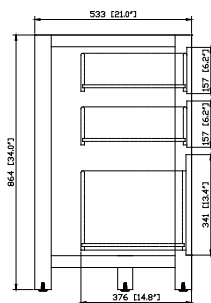

Avanity

MODERO-V60-CG

Features

- Solid poplar frame and birch veneer plywood
- 4 soft-close doors
- 5 soft-close drawers
- Brushed nickel finished hardware
- Vanity accommodates dual undermount sinks
- Adjustable height levelers
- Under counter application

Colors / Finishes

- Chilled Gray

Nominal Dimension

- 60W x 21D x 34H (inches)

Components

Mirror	MODERO-M28-CG	MODERO-MC28-CG	
Vanity Top	SUT61BK	SUT61CW	SUT61GB
	SUT61BK-R	SUT61CW-R	SUT61GB-R
Sink	CUM18WT	CUM18LN	CUM20WT-R
Linen Tower	MODERO-LT24-CG		

Product Diagrams

Side

Top

For customer support please call 866 522 5578 weekdays 9:00 to 6:00 PST