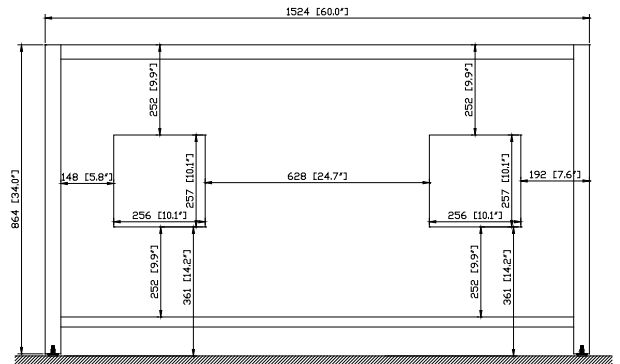

Avanity

MODERO-V60-CG

Features

- Solid poplar frame and birch veneer plywood
- 4 soft-close doors
- 5 soft-close drawers
- Brushed nickel finished hardware
- Vanity accommodates dual undermount sinks
- Adjustable height levelers
- Under counter application

Colors / Finishes

- Chilled Gray

Nominal Dimension

- 60W x 21D x 34H (inches)

Components

Mirror	MODERO-M28-CG	MODERO-MC28-CG	
Vanity Top	SUT61BK	SUT61CW	SUT61GB
	SUT61BK-R	SUT61CW-R	SUT61GB-R
Sink	CUM18WT	CUM18LN	CUM20WT-R
Linen Tower	MODERO-LT24-CG		

Product Diagrams

Back

Side

Top

For customer support please call 866 522 5578 weekdays 9:00 to 6:00 PST