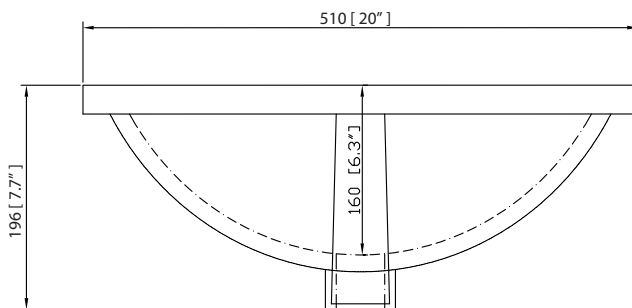

Avanity

CUM20WT-R

Features

- Vitreous China
- Undermount application

Colors / Finishes

- White

Nominal Dimension

- 20W x 15D x 7.7H inches
- 510 x 381 x 196mm

Components

Drain	VC-DRAIN-CP	VC-DRAIN-BN

Product Diagrams

Front

For customer support please call 626 404 7678 weekdays 9:00 to 6:00 PST