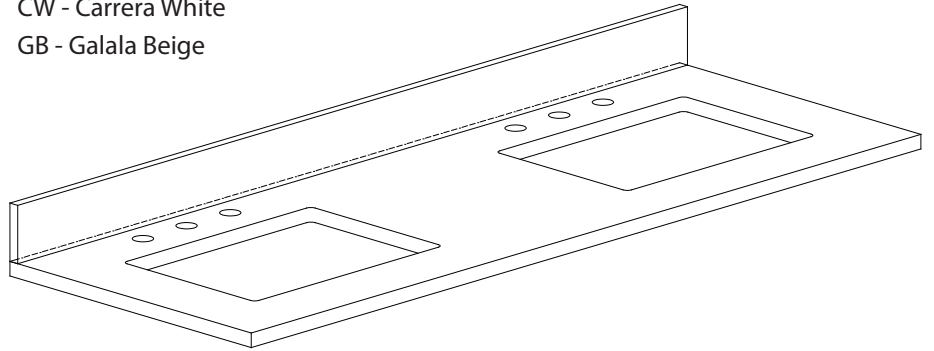

Colors / Finishes

- Chilled Gray

Nominal Dimension

- 60W x 21D x 34H (inches)

Components

Mirror	MODERO-M28-CG	MODERO-MC28-CG	
Vanity Top	SUT61BK	SUT61CW	SUT61GB
	SUT61BK-R	SUT61CW-R	SUT61GB-R
Sink	CUM18WT	CUM18LN	CUM20WT-R
Linen Tower	MODERO-LT24-CG		

- BK - Natural black granite
- CW - Natural Carrera White marble
- GB - Natural Galala Beige marble
- Top cutout for dual undermount sinks
- Top pre-drilled for 8" widespread faucet
- 4" backsplash included

Nominal Dimension

- 61W x 22D x 1H inches
- 1550 x 560 x 25 mm

Colors / Finishes

- BK - Black
- CW - Carrera White
- GB - Galala Beige

Components

Sink	CUM20WT-R	
Vanity	BRENTWOOD-V61-NW	

Product Diagrams

Avanity

CUM20WT-R

Features

- Vitreous China
- Undermount application

Colors / Finishes

- White

Nominal Dimension

- 20W x 15D x 7.7H inches
- 510 x 381 x 196mm

Components