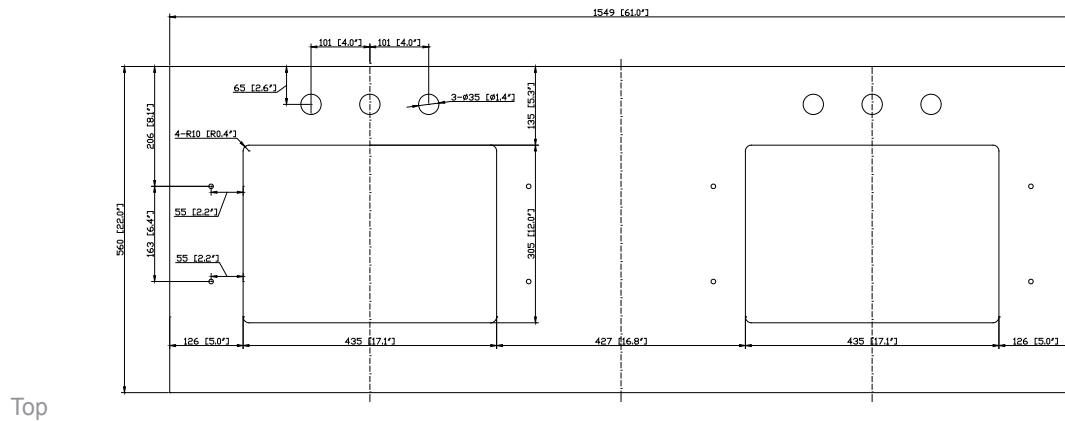

Nominal Dimension

- 61W x 22D x 1H inches
- 1550 x 560 x 25 mm

Colors / Finishes

- BK - Black
- CW - Carrera White
- GB - Galala Beige

Components

Sink	CUM20WT-R	
Vanity	BRENTWOOD-V61-NW	

Product Diagrams

Avanity

CUM20WT-R

Features

- Vitreous China
- Undermount application

Colors / Finishes

- White

Nominal Dimension

- 20W x 15D x 7.7H inches
- 510 x 381 x 196mm

Components