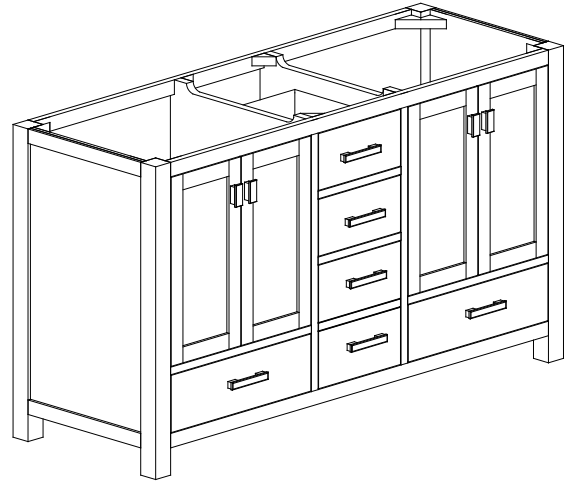

Avanity

MODERO-V60-CG

Features

- Solid poplar frame and birch veneer plywood
- 4 soft-close doors
- 5 soft-close drawers
- Brushed nickel finished hardware
- Vanity accommodates dual undermount sinks
- Adjustable height levelers
- Under counter application

Colors / Finishes

- Chilled Gray

Nominal Dimension

- 60W x 21D x 34H (inches)

Components

Mirror	MODERO-M28-CG	MODERO-MC28-CG	
Vanity Top	SUT61BK	SUT61CW	SUT61GB
	SUT61BK-R	SUT61CW-R	SUT61GB-R
Sink	CUM18WT	CUM18LN	CUM20WT-R
Linen Tower	MODERO-LT24-CG		

CUM20WT-R

Features

- Vitreous China
- Undermount application

Colors / Finishes

- White

Nominal Dimension

- 20W x 15D x 7.7H inches
- 510 x 381 x 196mm

Components