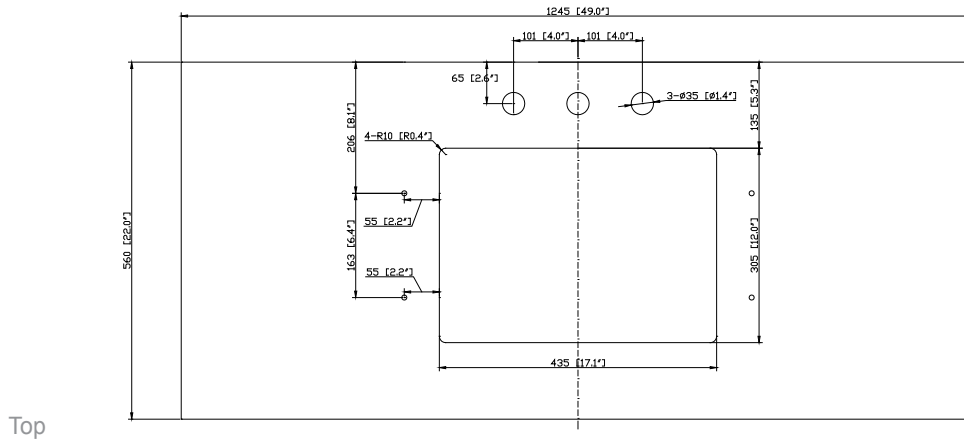

Nominal Dimension

- 49W x 22D x 0.7H inches
- 1244 x 560 x 18 mm

Colors / Finishes

- BK - Black
- CW - Carrera White
- GB - Galala Beige

Components

Sink	CUM20WT-R		
Vanity	BRENTWOOD-V49-NW	LEXINGTON-V48-LE	LOFT-V48-DW
	MADISON-V48-LE	MADISON-V48-TO	MODERO-V48-ES

Product Diagrams

Avanity

CUM20WT-R

Features

- Vitreous China
- Undermount application

Colors / Finishes

- White

Nominal Dimension

- 20W x 15D x 7.7H inches
- 510 x 381 x 196mm

Components

Drain	VC-DRAIN-CP	VC-DRAIN-BN
-------	-------------	-------------

Product Diagrams

Top

Front

Side