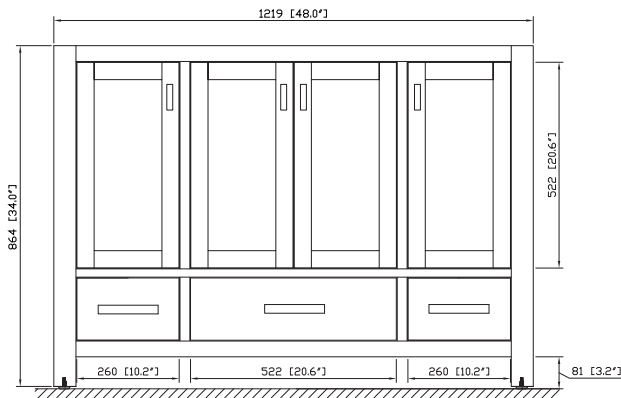

Product Diagrams

Front