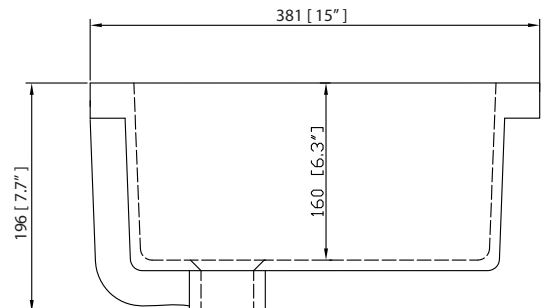

Colors / Finishes

- Chilled Gray

Nominal Dimension

- 48W x 21D x 34H (inches)

Components

Mirror	MODERO-M28-CG	MODERO-MC28-CG	
Vanity Top	SUT49BK	SUT49CW	SUT49GB
	SUT49BK-R	SUT49CW-R	SUT49GB-R
Sink	CUM18WT	CUM18LN	CUM20WT-R
Linen Tower	MODERO-LT24-CG		

Nominal Dimension

- 49W x 22D x 0.7H inches
- 1244 x 560 x 18 mm

Colors / Finishes

- BK - Black
- CW - Carrera White
- GB - Galala Beige

Components

Sink	CUM20WT-R		
Vanity	BRENTWOOD-V49-NW	LEXINGTON-V48-LE	LOFT-V48-DW
	MADISON-V48-LE	MADISON-V48-TO	MODERO-V48-ES

Product Diagrams

Avanity

CUM20WT-R

Features

- Vitreous China
- Undermount application

Colors / Finishes

- White

Nominal Dimension

- 20W x 15D x 7.7H inches
- 510 x 381 x 196mm

Components

Drain	VC-DRAIN-CP	VC-DRAIN-BN
-------	-------------	-------------

Product Diagrams

Top

Front

Side