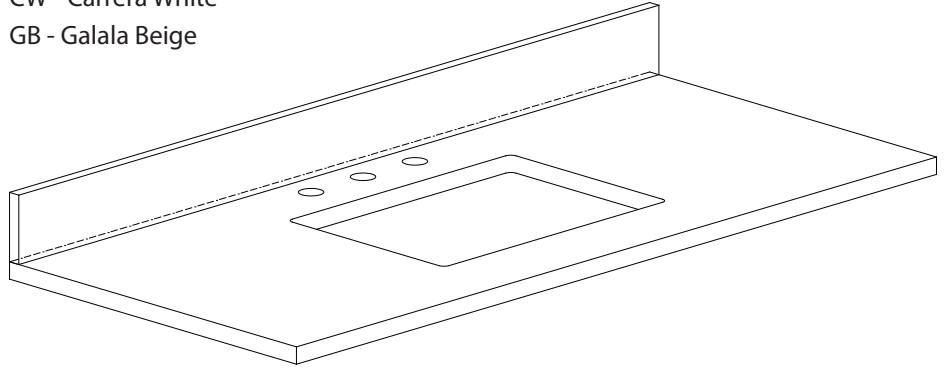

Avanity

MODERO-V48-CG

Features

- Solid poplar frame and birch veneer plywood
- 4 soft-close doors
- 3 soft-close drawers
- Brushed nickel finished hardware
- Adjustable height levelers
- Under counter application

Colors / Finishes

- Chilled Gray

Nominal Dimension

- 48W x 21D x 34H (inches)

Components

Mirror	MODERO-M28-CG	MODERO-MC28-CG	
Vanity Top	SUT49BK	SUT49CW	SUT49GB
	SUT49BK-R	SUT49CW-R	SUT49GB-R
Sink	CUM18WT	CUM18LN	CUM20WT-R
Linen Tower	MODERO-LT24-CG		

- BK - Natural black granite
- CW - Natural Carrera White marble
- GB - Natural Galala Beige marble
- Top cutout for single undermount sink
- Top pre-drilled for 8" widespread faucet
- 4" backsplash included

Nominal Dimension

- 49W x 22D x 0.7H inches
- 1244 x 560 x 18 mm

Colors / Finishes

- BK - Black
- CW - Carrera White
- GB - Galala Beige

Components

Sink	CUM20WT-R		
Vanity	BRENTWOOD-V49-NW	LEXINGTON-V48-LE	LOFT-V48-DW
	MADISON-V48-LE	MADISON-V48-TO	MODERO-V48-ES