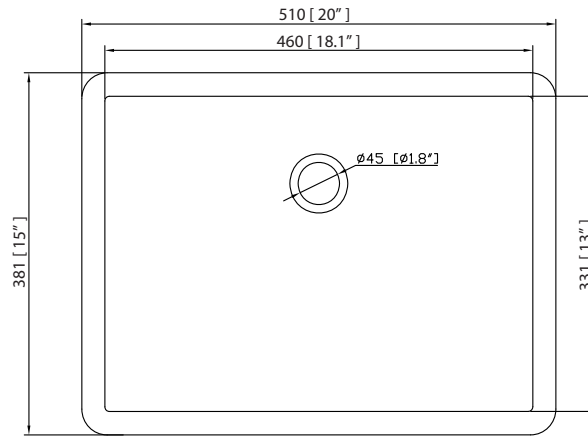

Colors / Finishes

- Chilled Gray

Nominal Dimension

- 48W x 21D x 34H (inches)

Components

Mirror	MODERO-M28-CG	MODERO-MC28-CG	
Vanity Top	SUT49BK	SUT49CW	SUT49GB
	SUT49BK-R	SUT49CW-R	SUT49GB-R
Sink	CUM18WT	CUM18LN	CUM20WT-R
Linen Tower	MODERO-LT24-CG		

Nominal Dimension

- 49W x 22D x 0.7H inches
- 1244 x 560 x 18 mm

Colors / Finishes

- BK - Black
- CW - Carrera White
- GB - Galala Beige

Components

Sink	CUM20WT-R		
Vanity	BRENTWOOD-V49-NW	LEXINGTON-V48-LE	LOFT-V48-DW
	MADISON-V48-LE	MADISON-V48-TO	MODERO-V48-ES

Product Diagrams

Avanity

CUM20WT-R

Features

- Vitreous China
- Undermount application

Colors / Finishes

- White

Nominal Dimension

- 20W x 15D x 7.7H inches
- 510 x 381 x 196mm

Components

Drain	VC-DRAIN-CP	VC-DRAIN-BN
-------	-------------	-------------

Product Diagrams

Top

Front

Side