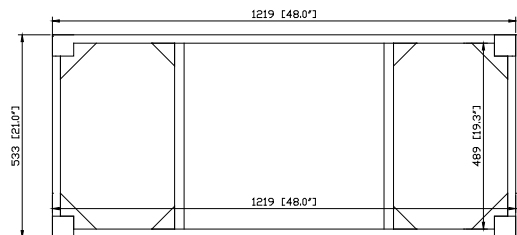

Colors / Finishes

- Chilled Gray

Nominal Dimension

- 48W x 21D x 34H (inches)

Components

Mirror	MODERO-M28-CG	MODERO-MC28-CG	
Vanity Top	SUT49BK	SUT49CW	SUT49GB
	SUT49BK-R	SUT49CW-R	SUT49GB-R
Sink	CUM18WT	CUM18LN	CUM20WT-R
Linen Tower	MODERO-LT24-CG		

Product Diagrams

Front

Back

Side

Top

For customer support please call 866 522 5578 weekdays 9:00 to 6:00 PST

SUT49BK-R / SUT49CW -R / SUT49GB-R

Features

Nominal Dimension

- 49W x 22D x 0.7H inches
- 1244 x 560 x 18 mm

Colors / Finishes

- BK - Black
- CW - Carrera White
- GB - Galala Beige

Components

Sink	CUM20WT-R		
Vanity	BRENTWOOD-V49-NW	LEXINGTON-V48-LE	LOFT-V48-DW
	MADISON-V48-LE	MADISON-V48-TO	MODERO-V48-ES

- 20W x 15D x 7.7H inches
- 510 x 381 x 196mm

Components

Drain	VC-DRAIN-CP	VC-DRAIN-BN
-------	-------------	-------------

Product Diagrams

Top

Front

Side