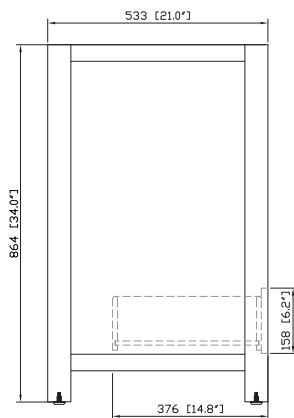

Colors / Finishes

- Chilled Gray

Nominal Dimension

- 48W x 21D x 34H (inches)

Components

Mirror	MODERO-M28-CG	MODERO-MC28-CG	
Vanity Top	SUT49BK	SUT49CW	SUT49GB
	SUT49BK-R	SUT49CW-R	SUT49GB-R
Sink	CUM18WT	CUM18LN	CUM20WT-R
Linen Tower	MODERO-LT24-CG		

Product Diagrams

Front

Back

Side

Top

For customer support please call 866 522 5578 weekdays 9:00 to 6:00 PST

SUT49BK-R / SUT49CW -R / SUT49GB-R

Features

Nominal Dimension

- 49W x 22D x 0.7H inches
- 1244 x 560 x 18 mm

Colors / Finishes

- BK - Black
- CW - Carrera White
- GB - Galala Beige

Components

Sink	CUM20WT-R		
Vanity	BRENTWOOD-V49-NW	LEXINGTON-V48-LE	LOFT-V48-DW
	MADISON-V48-LE	MADISON-V48-TO	MODERO-V48-ES

- 20W x 15D x 7.7H inches
- 510 x 381 x 196mm

Components

Drain	VC-DRAIN-CP	VC-DRAIN-BN
-------	-------------	-------------

Product Diagrams

Top

Front

Side