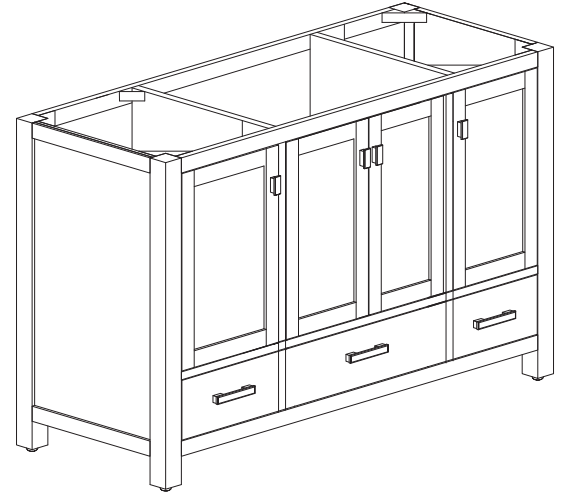

Avanity

MODERO-V48-CG

Features

- Solid poplar frame and birch veneer plywood
- 4 soft-close doors
- 3 soft-close drawers
- Brushed nickel finished hardware
- Adjustable height levelers
- Under counter application

Colors / Finishes

- Chilled Gray

Nominal Dimension

- 48W x 21D x 34H (inches)

Components

Mirror	MODERO-M28-CG	MODERO-MC28-CG	
Vanity Top	SUT49BK	SUT49CW	SUT49GB
	SUT49BK-R	SUT49CW-R	SUT49GB-R
Sink	CUM18WT	CUM18LN	CUM20WT-R
Linen Tower	MODERO-LT24-CG		

Nominal Dimension

- 49W x 22D x 0.7H inches
- 1244 x 560 x 18 mm

Colors / Finishes

- BK - Black
- CW - Carrera White
- GB - Galala Beige

Components

Sink	CUM20WT-R		
Vanity	BRENTWOOD-V49-NW	LEXINGTON-V48-LE	LOFT-V48-DW
	MADISON-V48-LE	MADISON-V48-TO	MODERO-V48-ES