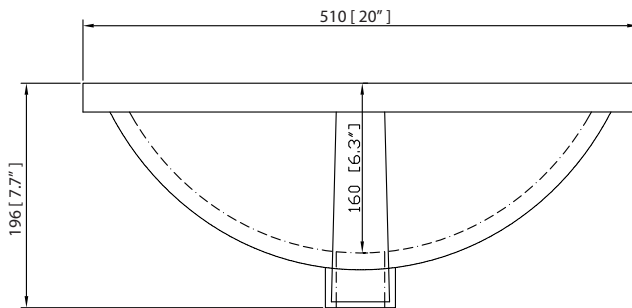

Nominal Dimension

- 49W x 22D x 0.7H inches
- 1244 x 560 x 18 mm

Colors / Finishes

- BK - Black
- CW - Carrera White
- GB - Galala Beige

Components

Sink	CUM20WT-R		
Vanity	BRENTWOOD-V49-NW	LEXINGTON-V48-LE	LOFT-V48-DW
	MADISON-V48-LE	MADISON-V48-TO	MODERO-V48-ES

Product Diagrams

Avanity

CUM20WT-R

Features

- Vitreous China
- Undermount application

Colors / Finishes

- White

Nominal Dimension

- 20W x 15D x 7.7H inches
- 510 x 381 x 196mm

Components

Drain	VC-DRAIN-CP	VC-DRAIN-BN
-------	-------------	-------------

Product Diagrams

Top

Front

Side