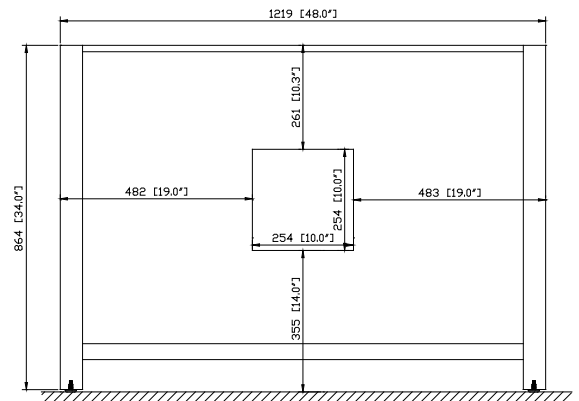

Avanity

MODERO-V48-CG

Features

- Solid poplar frame and birch veneer plywood
- 4 soft-close doors
- 3 soft-close drawers
- Brushed nickel finished hardware
- Adjustable height levelers
- Under counter application

Colors / Finishes

- Chilled Gray

Nominal Dimension

- 48W x 21D x 34H (inches)

Components

Mirror	MODERO-M28-CG	MODERO-MC28-CG	
Vanity Top	SUT49BK	SUT49CW	SUT49GB
	SUT49BK-R	SUT49CW-R	SUT49GB-R
Sink	CUM18WT	CUM18LN	CUM20WT-R
Linen Tower	MODERO-LT24-CG		

Product Diagrams

Back

Side

Top

For customer support please call 866 522 5578 weekdays 9:00 to 6:00 PST