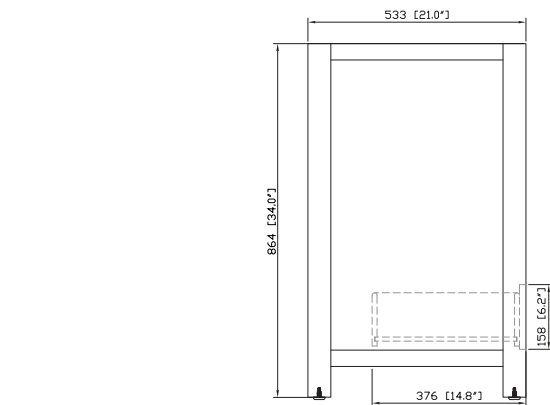

Product Diagrams

For customer support please call 866 522 5578 weekdays 9:00 to 6:00 PST