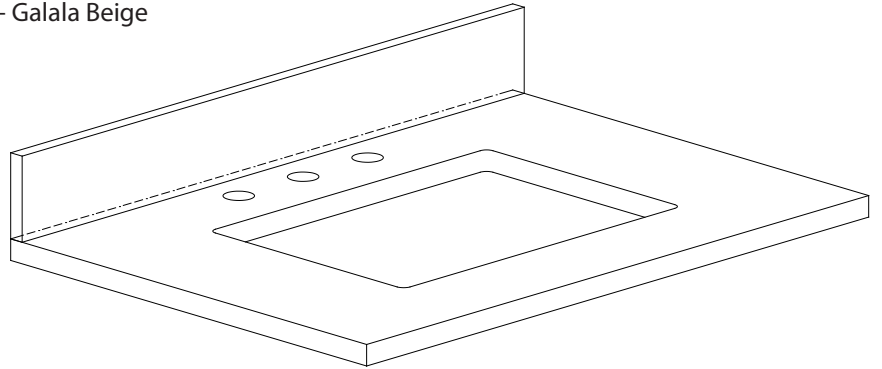

Colors / Finishes

- BK - Black
- CW - Carrera White
- GB - Galala Beige