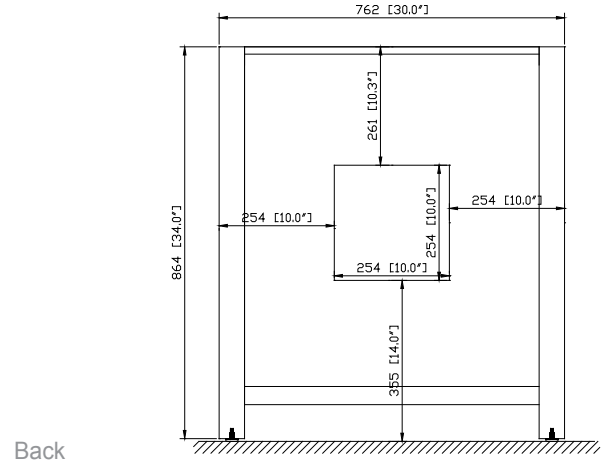

Product Diagrams

For customer support please call 866 522 5578 weekdays 9:00 to 6:00 PST