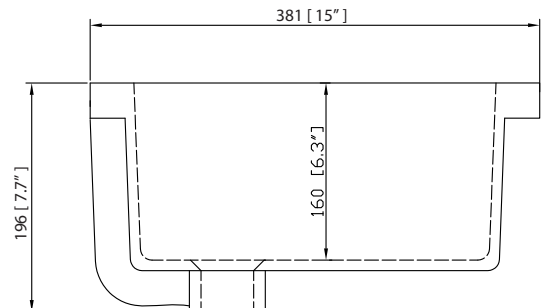

Avanity

CUM20WT-R

Features

- Vitreous China
- Undermount application

Colors / Finishes

- White

Nominal Dimension

- 20W x 15D x 7.7H inches
- 510 x 381 x 196mm

Components

Drain	VC-DRAIN-CP	VC-DRAIN-BN

Product Diagrams

Front