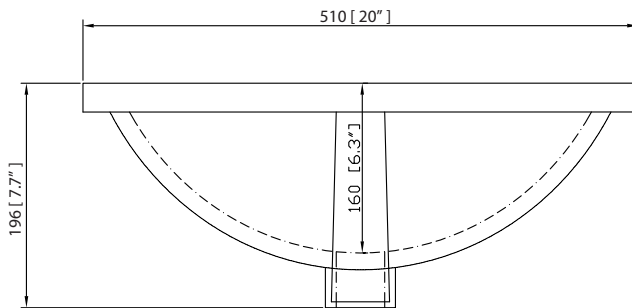

Avanity

CUM20WT-R

Features

- Vitreous China
- Undermount application

Colors / Finishes

- White

Nominal Dimension

- 20W x 15D x 7.7H inches
- 510 x 381 x 196mm

Components

Drain	VC-DRAIN-CP	VC-DRAIN-BN

Product Diagrams

Front