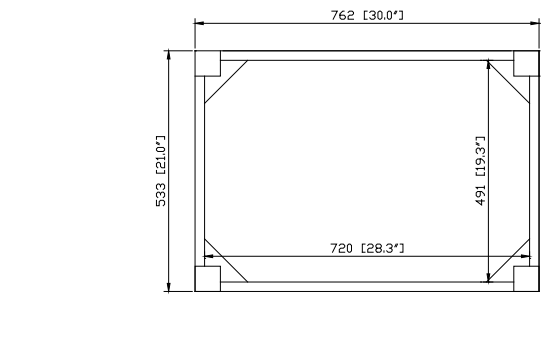

Product Diagrams

For customer support please call 866 522 5578 weekdays 9:00 to 6:00 PST