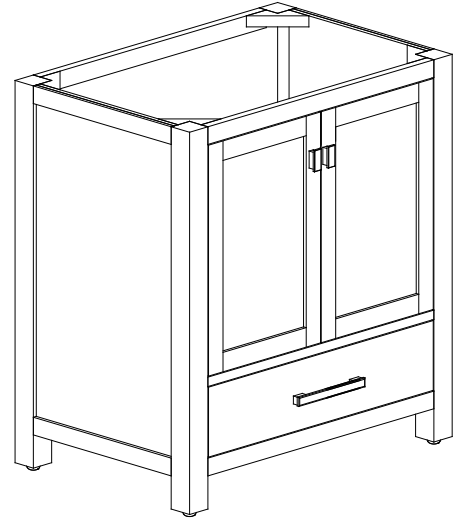

## Features

- Solid poplar frame and birch veneer plywood
- 2 soft-close doors
- 1 soft-close drawer
- Brushed nickel finished hardware
- Adjustable height levelers
- Under counter application

## Nominal Dimension

- 30W x 21D x 34H (inches)

### Nominal Dimension

- 20W x 15D x 7.7H inches
- 510 x 381 x 196mm

### Nominal Dimension

- 31W x 22D x 1H inches
- 787 x 560 x 25 mm