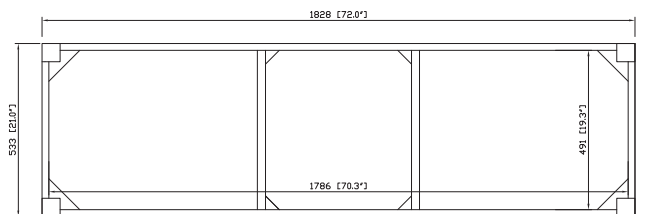

Top

For customer support please call 866 522 5578 weekdays 9:00 to 6:00 PST