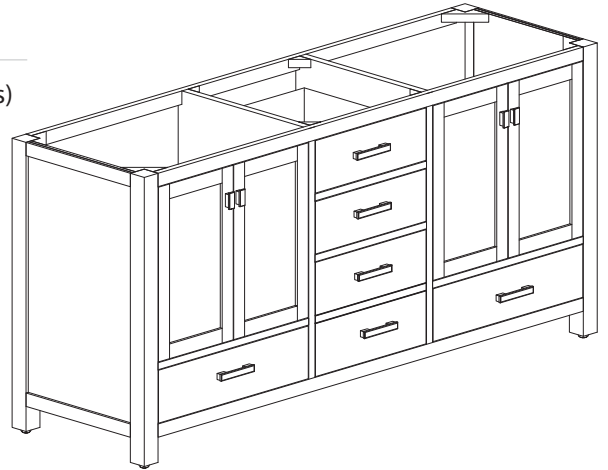

## Features

- Solid poplar frame and birch veneer plywood
- 4 soft-close doors
- 5 soft-close drawers
- Brushed nickel finished hardware
- Vanity accomodates dual undermount sinks
- Adjustable height levelers
- Under counter application

## Nominal Dimension

- 72W x 21D x 34H (inches)