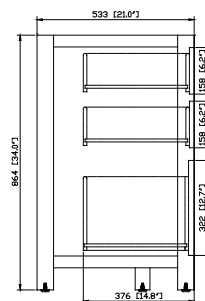

Avanity

MODERO-V72-CG

Features

- Solid poplar frame and birch veneer plywood
- 4 soft-close doors
- 5 soft-close drawers
- Brushed nickel finished hardware
- Vanity accomodates dual undermount sinks
- Adjustable height levelers
- Under counter application

Colors / Finishes

- Chilled Gray

Nominal Dimension

- 72W x 21D x 34H (inches)

Components

Mirror	MODERO-M28-CG	MODERO-MC28-CG	
Vanity Top	SUT73BK	SUT73CW	SUT73GB
	SUT73BK-R	SUT73CW-R	SUT73GB-R
Sink	CUM18WT	CUM18LN	CUM20WT-R
Linen Tower	MODERO-LT24-CG		

Product Diagrams

Side

Top

For customer support please call 866 522 5578 weekdays 9:00 to 6:00 PST