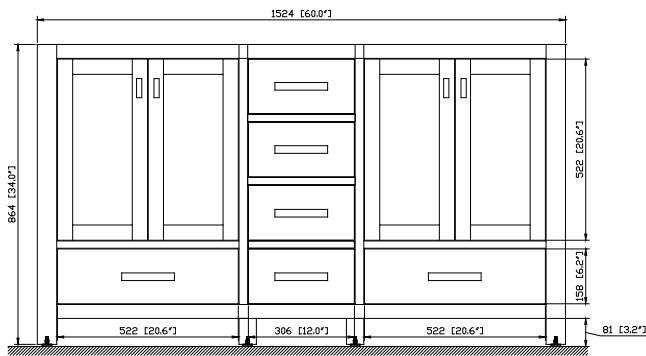

Product Diagrams

Front