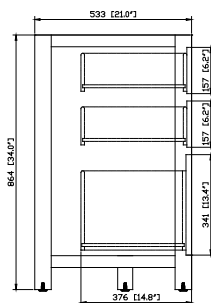

Colors / Finishes

- Chilled Gray

Nominal Dimension

- 60W x 21D x 34H (inches)

Components

Mirror	MODERO-M28-CG	MODERO-MC28-CG	
Vanity Top	SUT61BK	SUT61CW	SUT61GB
	SUT61BK-R	SUT61CW-R	SUT61GB-R
Sink	CUM18WT	CUM18LN	CUM20WT-R
Linen Tower	MODERO-LT24-CG		

Product Diagrams

Front

Back

Side

Top

For customer support please call 866 522 5578 weekdays 9:00 to 6:00 PST