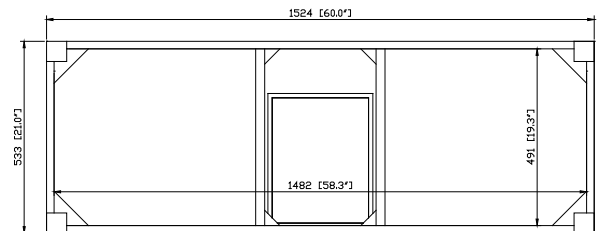

Colors / Finishes

- Chilled Gray

Nominal Dimension

- 60W x 21D x 34H (inches)

Components

Mirror	MODERO-M28-CG	MODERO-MC28-CG	
Vanity Top	SUT61BK	SUT61CW	SUT61GB
	SUT61BK-R	SUT61CW-R	SUT61GB-R
Sink	CUM18WT	CUM18LN	CUM20WT-R
Linen Tower	MODERO-LT24-CG		

Product Diagrams

Front

Back

Side

Top

For customer support please call 866 522 5578 weekdays 9:00 to 6:00 PST