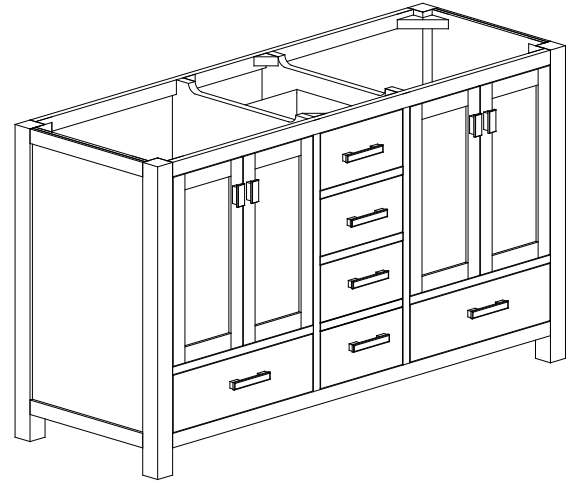

Avanity

MODERO-V60-CG

Features

- Solid poplar frame and birch veneer plywood
- 4 soft-close doors
- 5 soft-close drawers
- Brushed nickel finished hardware
- Vanity accomodates dual undermount sinks
- Adjustable height levelers
- Under counter application

Colors / Finishes

- Chilled Gray

Nominal Dimension

- 60W x 21D x 34H (inches)

Components

Mirror	MODERO-M28-CG	MODERO-MC28-CG	
Vanity Top	SUT61BK	SUT61CW	SUT61GB
	SUT61BK-R	SUT61CW-R	SUT61GB-R
Sink	CUM18WT	CUM18LN	CUM20WT-R
Linen Tower	MODERO-LT24-CG		