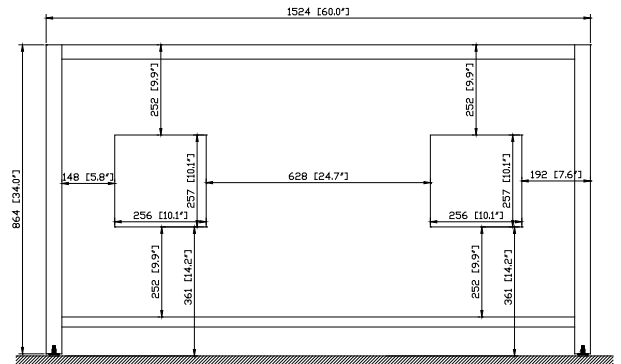

Avanity

MODERO-V60-CG

Features

- Solid poplar frame and birch veneer plywood
- 4 soft-close doors
- 5 soft-close drawers
- Brushed nickel finished hardware
- Vanity accomodates dual undermount sinks
- Adjustable height levelers
- Under counter application

Colors / Finishes

- Chilled Gray

Nominal Dimension

- 60W x 21D x 34H (inches)

Components

Mirror	MODERO-M28-CG	MODERO-MC28-CG	
Vanity Top	SUT61BK	SUT61CW	SUT61GB
	SUT61BK-R	SUT61CW-R	SUT61GB-R
Sink	CUM18WT	CUM18LN	CUM20WT-R
Linen Tower	MODERO-LT24-CG		

Product Diagrams

Back

Side

Top

For customer support please call 866 522 5578 weekdays 9:00 to 6:00 PST