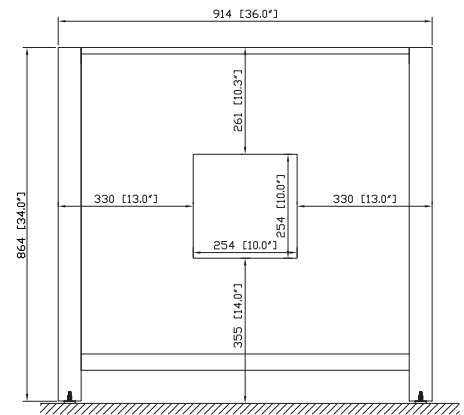

Avanity

MODERO-V36-CG

Features

- Solid poplar frame and birch veneer plywood
- 2 soft-close doors
- 1 soft-close drawer
- Brushed nickel finished hardware
- Adjustable height levelers
- Under counter application

Colors / Finishes

- Chilled Gray

Nominal Dimension

- 36W x 21D x 34H (inches)

Components

Mirror	MODERO-M28-CG	MODERO-MC28-CG	
Vanity Top	SUT37BK	SUT37CW	SUT37GB
	SUT37BK-R	SUT37CW-R	SUT37GB-R
Sink	CUM18WT	CUM18LN	CUM20WT-R
Linen Tower	MODERO-LT24-CG		

Product Diagrams

Front

Back

Side

Top

For customer support please call 866 522 5578 weekdays 9:00 to 6:00 PST