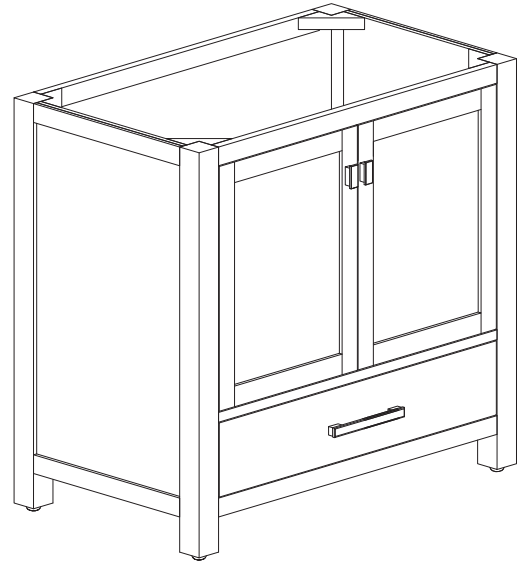

Avanity

MODERO-V36-CG

Features

- Solid poplar frame and birch veneer plywood
- 2 soft-close doors
- 1 soft-close drawer
- Brushed nickel finished hardware
- Adjustable height levelers
- Under counter application

Colors / Finishes

- Chilled Gray

Nominal Dimension

- 36W x 21D x 34H (inches)

Components

| | | | |
|-------------|----------------|----------------|-----------|
| Mirror | MODERO-M28-CG | MODERO-MC28-CG | |
| Vanity Top | SUT37BK | SUT37CW | SUT37GB |
| | SUT37BK-R | SUT37CW-R | SUT37GB-R |
| Sink | CUM18WT | CUM18LN | CUM20WT-R |
| Linen Tower | MODERO-LT24-CG | | |

Nominal Dimension

- 37W x 22D x 1H inches
- 940 x 560 x 25 mm

Colors / Finishes

- BK - Black
- CW - Carrera White
- GB - Galala Beige

Components

| | | | |
|--------|----------------|------------------|---------------|
| Sink | CUM20WT-R | | |
| Vanity | KELLY-V36-GB | LEXINGTON-V36-LE | LOFT-V36-DW |
| | MADISON-V36-LE | MADISON-V36-TO | MODERO-V36-ES |

- White

Nominal Dimension

- 20W x 15D x 7.7H inches
- 510 x 381 x 196mm

Components

| | | |
|-------|-------------|-------------|
| Drain | VC-DRAIN-CP | VC-DRAIN-BN |
|-------|-------------|-------------|