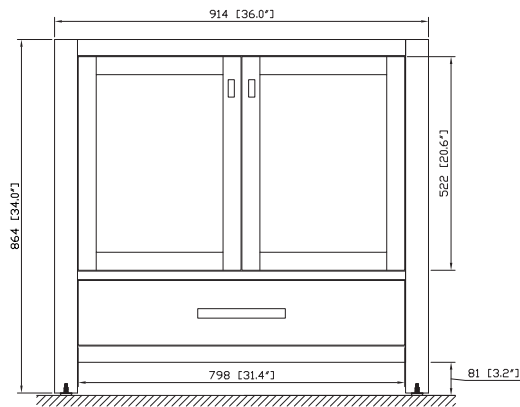

Product Diagrams

Front