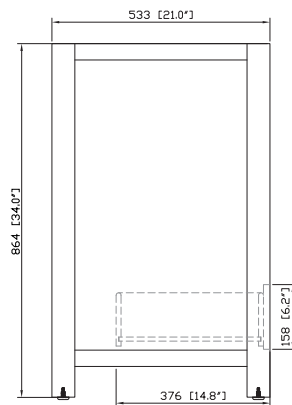

Colors / Finishes

- Chilled Gray

Nominal Dimension

- 36W x 21D x 34H (inches)

Components

| | | | |
|-------------|----------------|----------------|-----------|
| Mirror | MODERO-M28-CG | MODERO-MC28-CG | |
| Vanity Top | SUT37BK | SUT37CW | SUT37GB |
| | SUT37BK-R | SUT37CW-R | SUT37GB-R |
| Sink | CUM18WT | CUM18LN | CUM20WT-R |
| Linen Tower | MODERO-LT24-CG | | |

Product Diagrams

Front

Back

Side

Top

For customer support please call 866 522 5578 weekdays 9:00 to 6:00 PST

SUT37BK-R / SUT37CW -R / SUT37GB-R

Features

Nominal Dimension

- 37W x 22D x 1H inches
- 940 x 560 x 25 mm

Colors / Finishes

- BK - Black
- CW - Carrera White
- GB - Galala Beige

Components

| | | | |
|--------|----------------|------------------|---------------|
| Sink | CUM20WT-R | | |
| Vanity | KELLY-V36-GB | LEXINGTON-V36-LE | LOFT-V36-DW |
| | MADISON-V36-LE | MADISON-V36-TO | MODERO-V36-ES |

- White

Nominal Dimension

- 20W x 15D x 7.7H inches
- 510 x 381 x 196mm

Components

| | | |
|-------|-------------|-------------|
| Drain | VC-DRAIN-CP | VC-DRAIN-BN |
|-------|-------------|-------------|