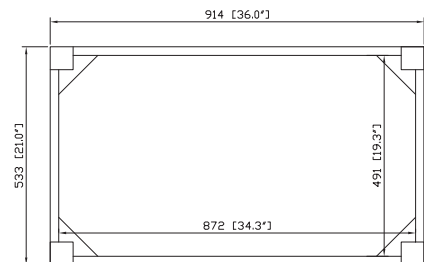

Colors / Finishes

- Chilled Gray

Nominal Dimension

- 36W x 21D x 34H (inches)

Components

| | | | |
|-------------|----------------|----------------|-----------|
| Mirror | MODERO-M28-CG | MODERO-MC28-CG | |
| Vanity Top | SUT37BK | SUT37CW | SUT37GB |
| | SUT37BK-R | SUT37CW-R | SUT37GB-R |
| Sink | CUM18WT | CUM18LN | CUM20WT-R |
| Linen Tower | MODERO-LT24-CG | | |

Product Diagrams

Front

Back

Side

Top

For customer support please call 866 522 5578 weekdays 9:00 to 6:00 PST

SUT37BK-R / SUT37CW -R / SUT37GB-R

Features

Nominal Dimension

- 37W x 22D x 1H inches
- 940 x 560 x 25 mm

Colors / Finishes

- BK - Black
- CW - Carrera White
- GB - Galala Beige

Components

| | | | |
|--------|----------------|------------------|---------------|
| Sink | CUM20WT-R | | |
| Vanity | KELLY-V36-GB | LEXINGTON-V36-LE | LOFT-V36-DW |
| | MADISON-V36-LE | MADISON-V36-TO | MODERO-V36-ES |

- White

Nominal Dimension

- 20W x 15D x 7.7H inches
- 510 x 381 x 196mm

Components

| | | |
|-------|-------------|-------------|
| Drain | VC-DRAIN-CP | VC-DRAIN-BN |
|-------|-------------|-------------|