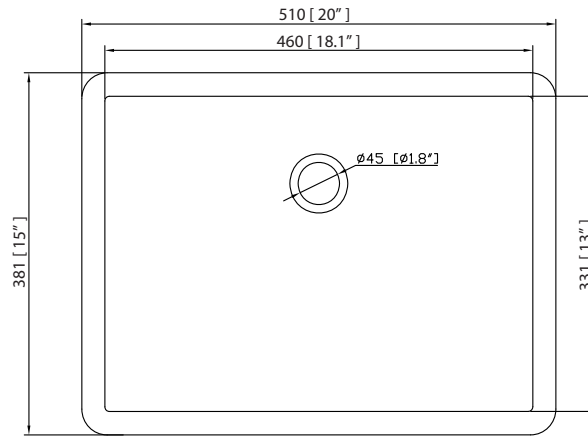

Colors / Finishes

- Chilled Gray

Nominal Dimension

- 36W x 21D x 34H (inches)

Components

| | | | |
|-------------|----------------|----------------|-----------|
| Mirror | MODERO-M28-CG | MODERO-MC28-CG | |
| Vanity Top | SUT37BK | SUT37CW | SUT37GB |
| | SUT37BK-R | SUT37CW-R | SUT37GB-R |
| Sink | CUM18WT | CUM18LN | CUM20WT-R |
| Linen Tower | MODERO-LT24-CG | | |

Nominal Dimension

- 37W x 22D x 1H inches
- 940 x 560 x 25 mm

Colors / Finishes

- BK - Black
- CW - Carrera White
- GB - Galala Beige

Components

| | | | |
|--------|----------------|------------------|---------------|
| Sink | CUM20WT-R | | |
| Vanity | KELLY-V36-GB | LEXINGTON-V36-LE | LOFT-V36-DW |
| | MADISON-V36-LE | MADISON-V36-TO | MODERO-V36-ES |

- White

Nominal Dimension

- 20W x 15D x 7.7H inches
- 510 x 381 x 196mm

Components

| | | |
|-------|-------------|-------------|
| Drain | VC-DRAIN-CP | VC-DRAIN-BN |
|-------|-------------|-------------|

Product Diagrams

Top

Front

Side