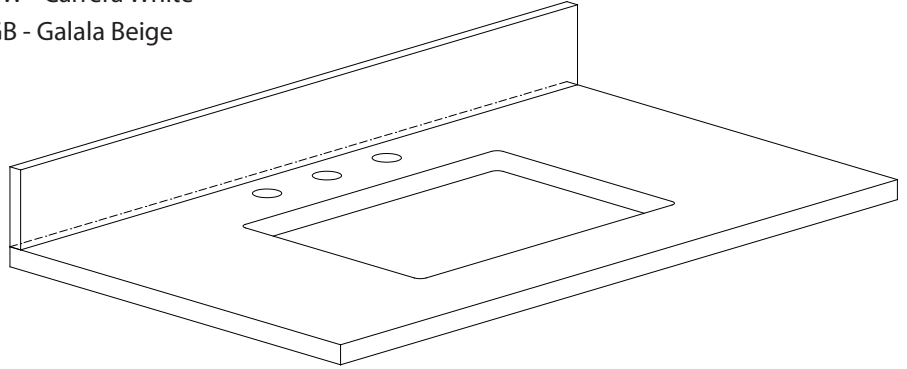

Colors / Finishes

- Chilled Gray

Nominal Dimension

- 36W x 21D x 34H (inches)

Components

| | | | |
|-------------|----------------|----------------|-----------|
| Mirror | MODERO-M28-CG | MODERO-MC28-CG | |
| Vanity Top | SUT37BK | SUT37CW | SUT37GB |
| | SUT37BK-R | SUT37CW-R | SUT37GB-R |
| Sink | CUM18WT | CUM18LN | CUM20WT-R |
| Linen Tower | MODERO-LT24-CG | | |

- BK - Natural black granite
- CW - Natural Carrera White marble
- GB - Natural Galala Beige marble
- Top cutout for single undermount sink
- Top pre-drilled for 8" widespread faucet
- 4" backsplash included

Nominal Dimension

- 37W x 22D x 1H inches
- 940 x 560 x 25 mm

Colors / Finishes

- BK - Black
- CW - Carrera White
- GB - Galala Beige

Components

| | | | |
|--------|----------------|------------------|---------------|
| Sink | CUM20WT-R | | |
| Vanity | KELLY-V36-GB | LEXINGTON-V36-LE | LOFT-V36-DW |
| | MADISON-V36-LE | MADISON-V36-TO | MODERO-V36-ES |

- White

Nominal Dimension

- 20W x 15D x 7.7H inches
- 510 x 381 x 196mm

Components

| | | |
|-------|-------------|-------------|
| Drain | VC-DRAIN-CP | VC-DRAIN-BN |
|-------|-------------|-------------|